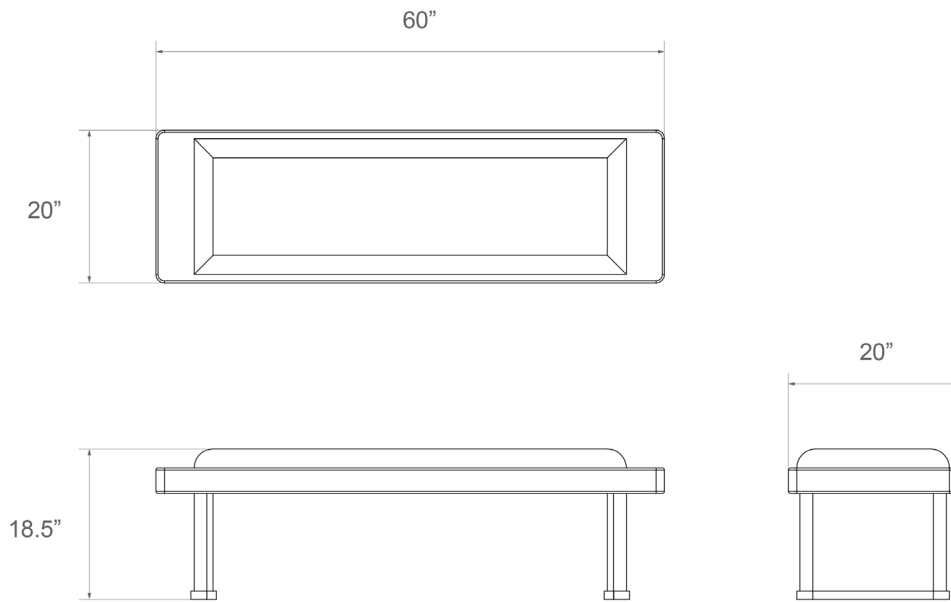

Armor Bench - Small

Dimensions

Small: 60"W x 20"D x 18.5"H

Custom dimensions available

Materials

Wood, stainless steel chainmail and COM/COL

Upholstery

2.5 yards COM/50 sq. ft. COL

Lead time

10-14 weeks

Armor Bench - Large

Dimensions

Large: 80"W x 20"D x 18.5"H

Custom dimensions available

Materials

Wood, stainless steel chainmail and COM/COL