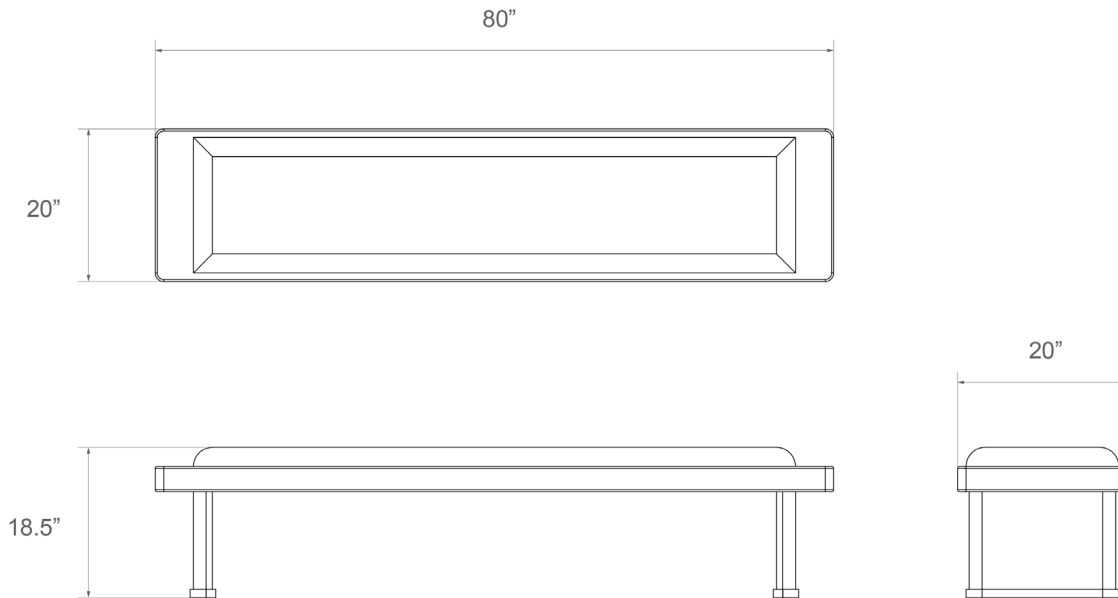

Armor Bench - Large

Dimensions

Large: 80"W x 20"D x 18.5"H

Custom dimensions available

Materials

Wood, stainless steel chainmail and COM/COL

Upholstery

3 yards COM/50 sq. ft. COL

Chainmail finish

Satin brass, antique brass, oil-rubbed bronze, satin black, antique nickel or satin nickel

Bench finish

Black high gloss lacquer, cream high gloss lacquer, blackened ash, natural oak, natural walnut, ebonized walnut or bleached walnut

Lead time

10-14 weeks