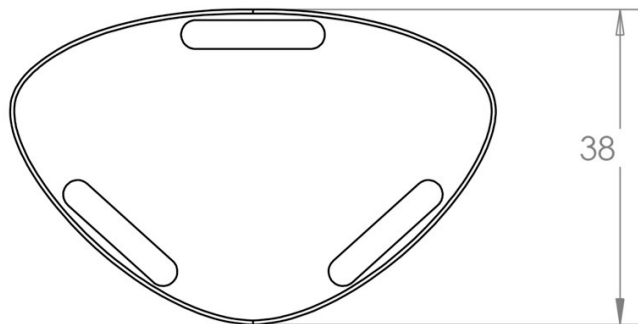

Armor Coffee Table

Dimensions

58"W x 38"D x 17"H

Custom dimensions available

Materials

wood with high polish lacquer and stainless steel chainmail

Lead time

10-12 weeks

Finishes

Table - black, cream or custom color

Chainmail - satin brass, antique brass, oil-rubbed bronze,
satin black, satin nickel or antique nickel