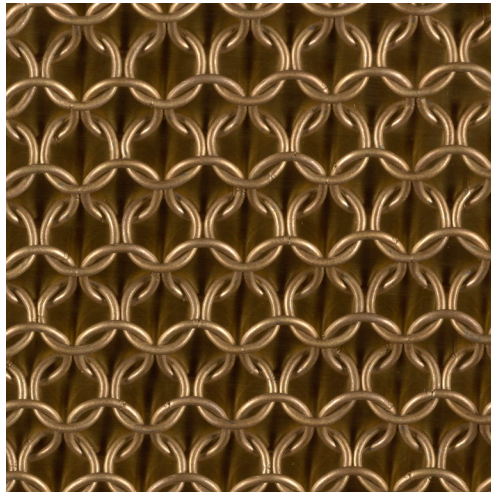

Armor Coffee Table

Available in a variety of wood options or an Italian-made high polish lacquer finish, the Armor Coffee Table features three elliptical legs cloaked in finished chainmail. Pulling from the intricate use of chainmail in Medieval armor, we reinterpret its materiality by creating a balance between the strength that the metal mesh evokes and the elegant curves of the table.

Armor Coffee Table - Round

Dimensions

36"D x 17"H

Custom dimensions available

Materials

Wood and stainless steel chainmail

Table finish

Blackened ash, natural oak, natural walnut, ebonized walnut, bleached walnut, black high gloss lacquer or cream high gloss lacquer

Chainmail finish

Satin brass, antique brass, oil-rubbed bronze, satin black, satin nickel or antique nickel

Lead time

10-14 weeks

Cream High Polish
Lacquer

Black High Polish
Lacquer

Natural Oak

Blackened Ash

Natural Walnut

Bleached Walnut

Ebonized Walnut

Satin Brass

Antique Brass

Oil-Rubbed Bronze

Satin Black

Satin Nickel