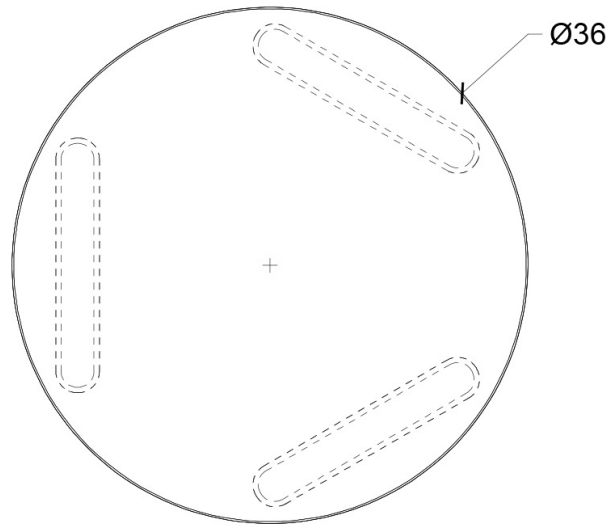

Armor Coffee Table - Round

Dimensions

36"D x 17"H

Custom dimensions available

Materials

Wood and stainless steel chainmail

Table finish

Blackened ash, natural oak, natural walnut, ebonized walnut, bleached walnut, black high gloss lacquer or cream high gloss lacquer

Chainmail finish

Satin brass, antique brass, oil-rubbed bronze, satin black, satin nickel or antique nickel

Lead time

10-14 weeks