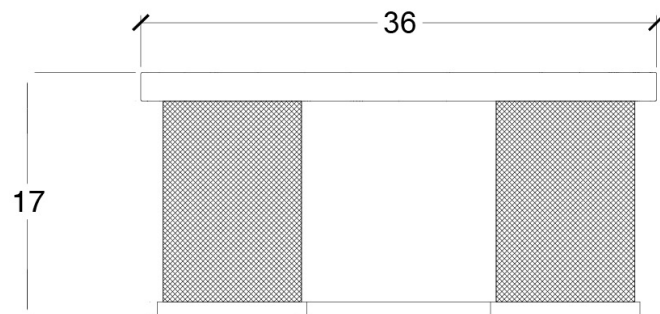

Armor Coffee Table - Round

Dimensions

36"D x 17"H

Custom dimensions available

Materials

Wood and stainless steel chainmail

Table finish

Blackened ash, natural oak, natural walnut, ebonized walnut, bleached walnut, black high gloss lacquer or cream high gloss lacquer

Chainmail finish

Satin brass, antique brass, oil-rubbed bronze, satin black, satin nickel or antique nickel

Lead time

10-14 weeks