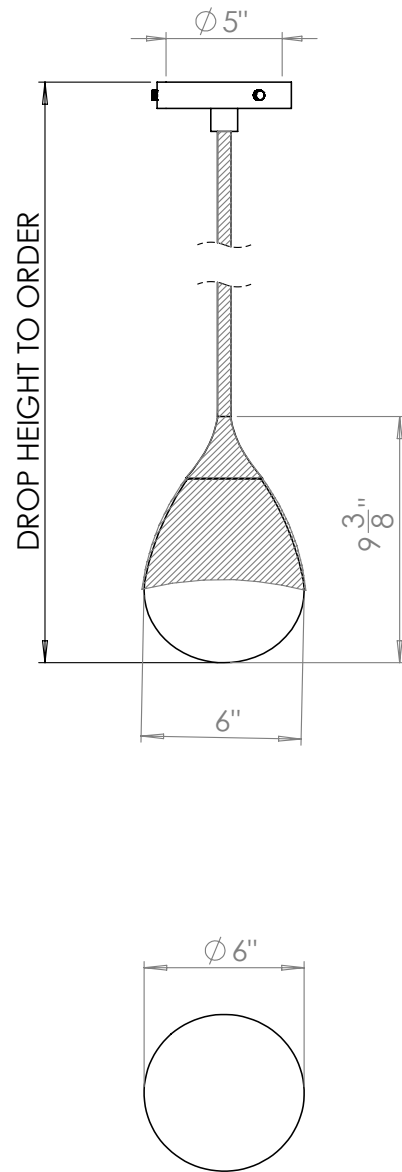

Available in two sizes as a single pendant, a double fixture, or a cluster of three, five or seven pendants. Also available in custom configurations.

### Dimensions

Pendant: 6"W x 9 3/8"H

Canopy: 5"D

*Drop height cut to order. Pricing includes up to 78"H. For longer drop lengths please inquire for custom quote.*

### Dimensions

Pendant dimensions: 9"W x 14 3/4"H

Canopy: 5"D

*Drop height cut to order. Pricing includes up to 78"H. For longer drop lengths please inquire for custom quote.*