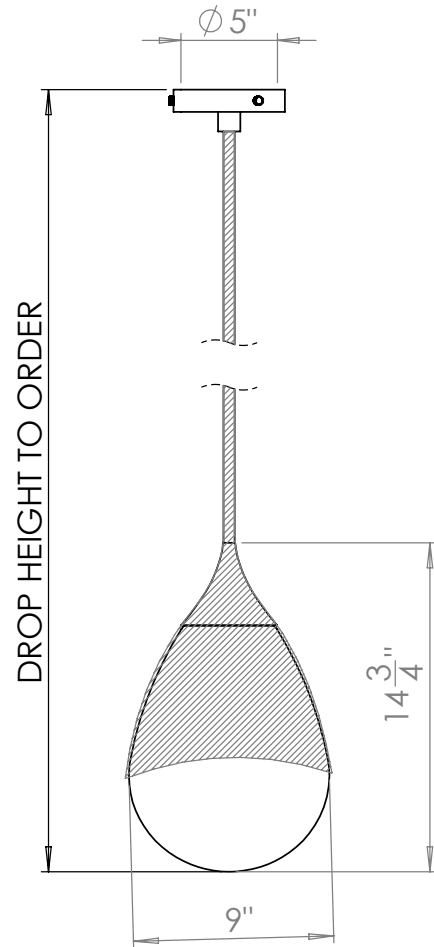

### Dimensions

Pendant: 6"W x 9 3/8"H

Canopy: 5"D

*Drop height cut to order. Pricing includes up to 78"H. For longer drop lengths please inquire for custom quote.*

### Weight

Approx. 4-5 lbs.

### Dimensions

Pendant dimensions: 9"W x 14 3/4"H

Canopy: 5"D

*Drop height cut to order. Pricing includes up to 78"H. For longer drop lengths please inquire for custom quote.*