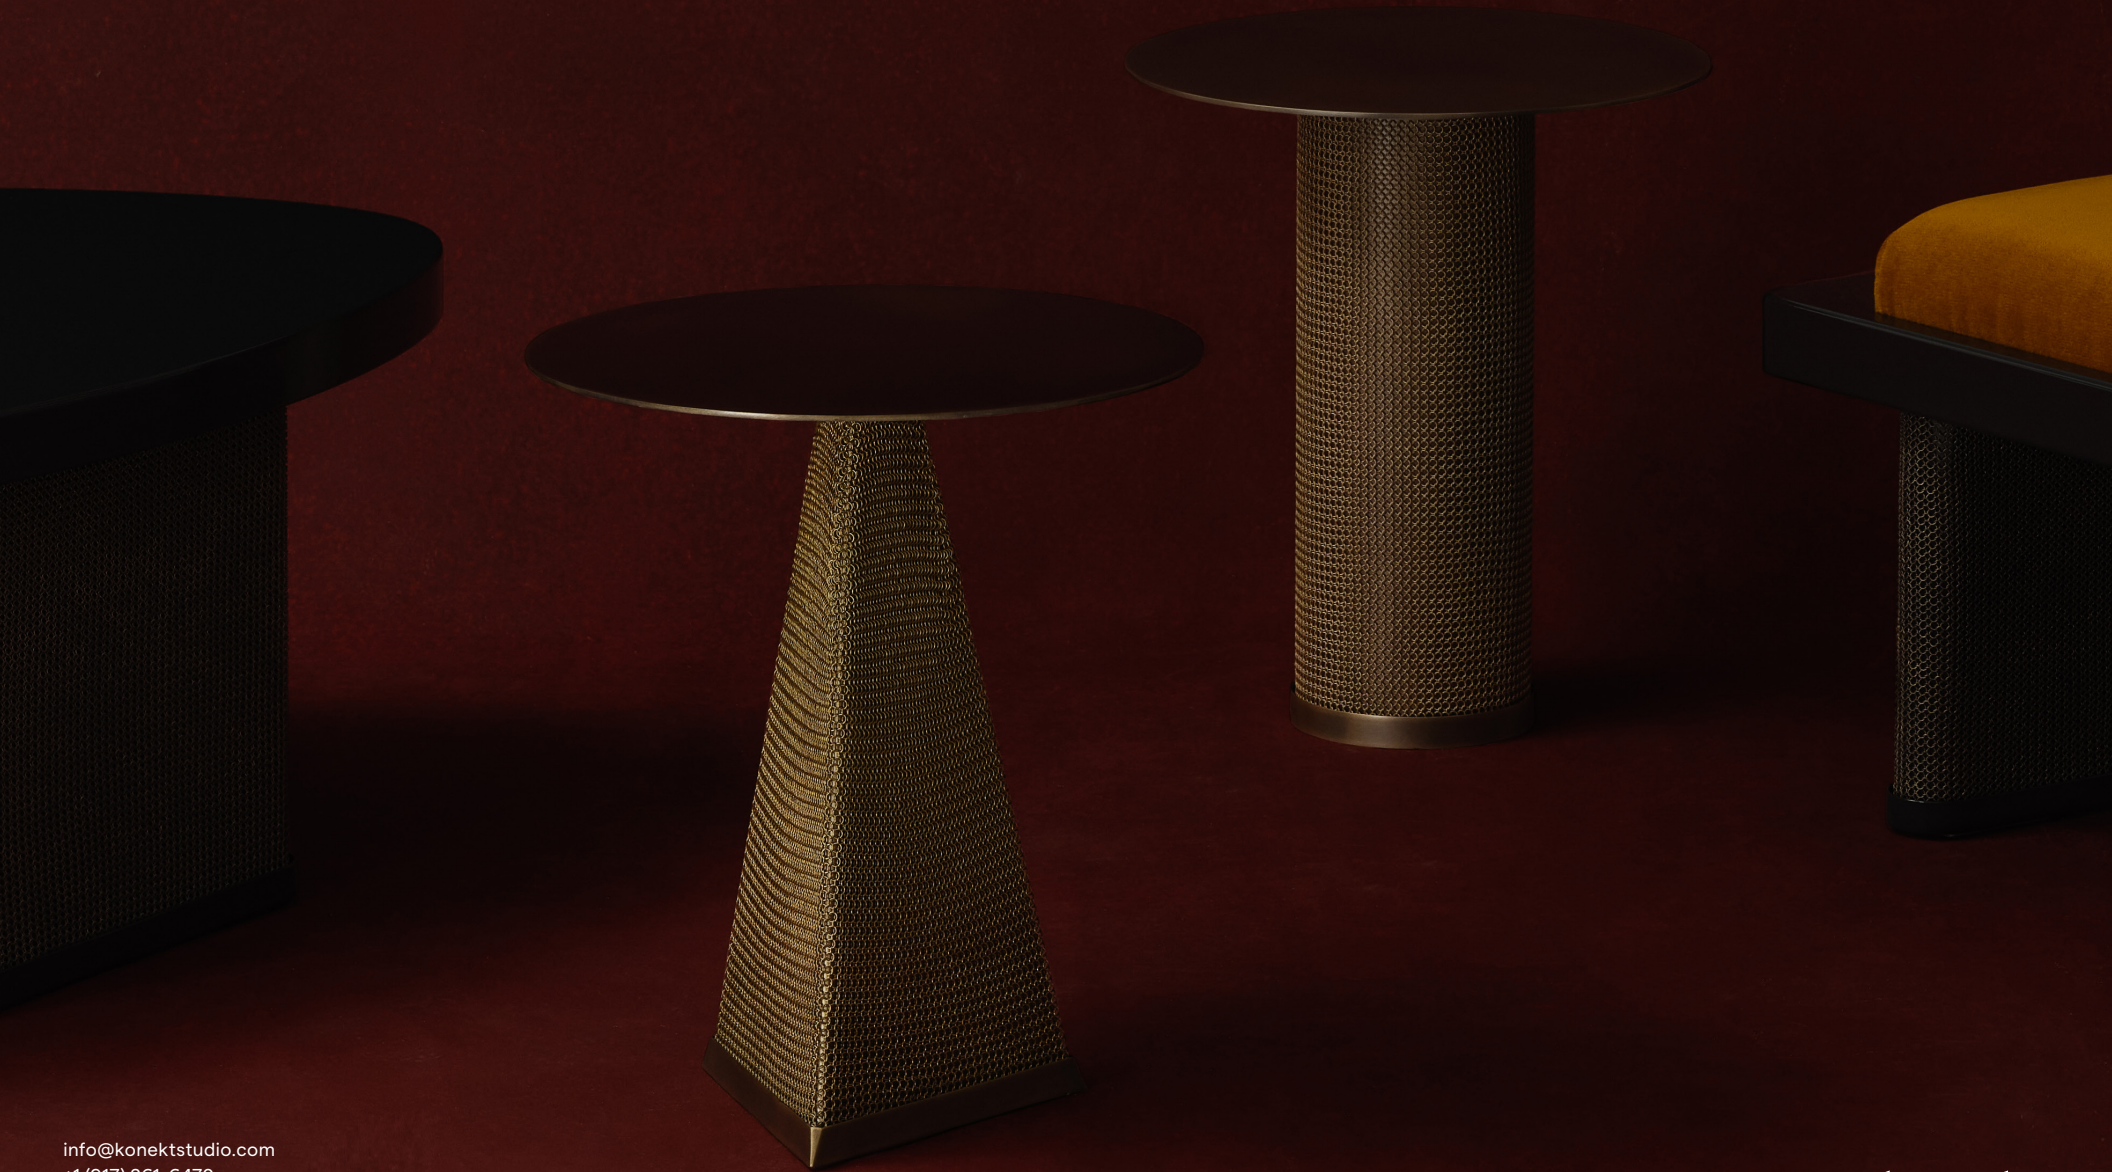

Armor Side Tables

---

info@konektstudio.com  
+1 (917) 261-6470  
@konektstudio.com

konekt

The Armor Side Tables feature a cylindrical or triangular table base cloaked with finished stainless steel chainmail. The table and chainmail can be crafted in contrasting finishes for an intentionally layered look.

## Armor Side Table - Cylinder

---

### Dimensions

Small: 18"D x 20.75"H

Large: 26"D x 22"H

Custom dimensions available

### Table finishes

satin brass, antique brass, oil-rubbed bronze, satin black, satin nickel or antique nickel