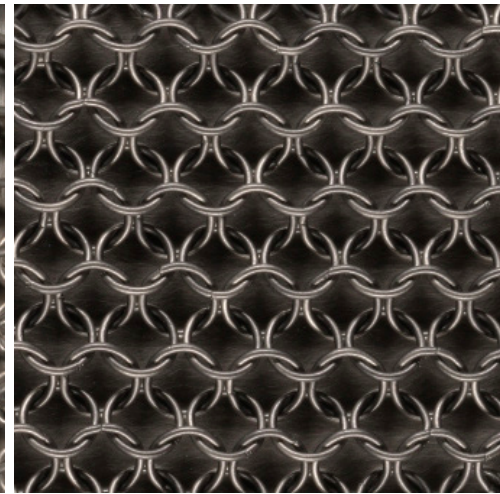

Armor Side Tables

The Armor Side Tables feature a cylindrical or triangular table base cloaked with finished stainless steel chainmail. The table and chainmail can be crafted in contrasting finishes for an intentionally layered look.

satin brass, antique brass, oil-rubbed bronze, satin black, satin nickel or antique nickel

Chainmail finishes

satin brass, oil-rubbed bronze, satin black or satin nickel

Satin Brass

Antique Brass

Oil-Rubbed Bronze

Satin Black

Satin Nickel

Antique Nickel

Satin Brass Chainmail

Antique Brass Chainmail

Oil-Rubbed Bronze Chainmail

Satin Black Chainmail

Satin Nickel Chainmail