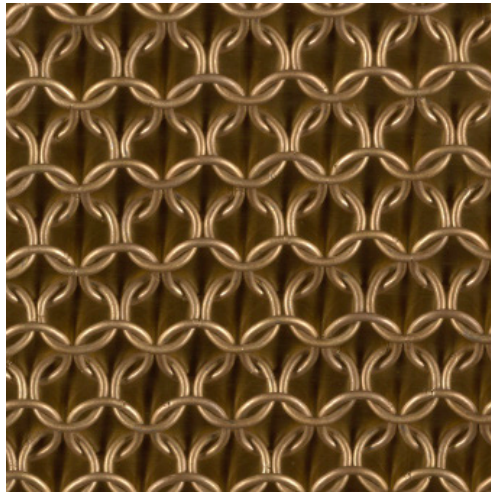

Armor Side Tables

The Armor Side Tables feature a cylindrical or triangular table base cloaked with finished stainless steel chainmail. The table and chainmail can be crafted in contrasting finishes for an intentionally layered look.

Armor Side Table - Triangle

Dimensions

18"D x 20.75"H

Materials

steel and stainless steel chainmail

Lead time

6-10 weeks

Table finishes

satin brass, antique brass, oil-rubbed bronze, satin black, satin nickel or antique nickel

Chainmail finishes

satin brass, oil-rubbed bronze, satin black or satin nickel

Satin Brass

Antique Brass

Oil-Rubbed Bronze

Satin Black

Satin Nickel

Antique Nickel

Satin Brass Chainmail

Antique Brass Chainmail

Oil-Rubbed Bronze Chainmail

Satin Black Chainmail

Satin Nickel Chainmail