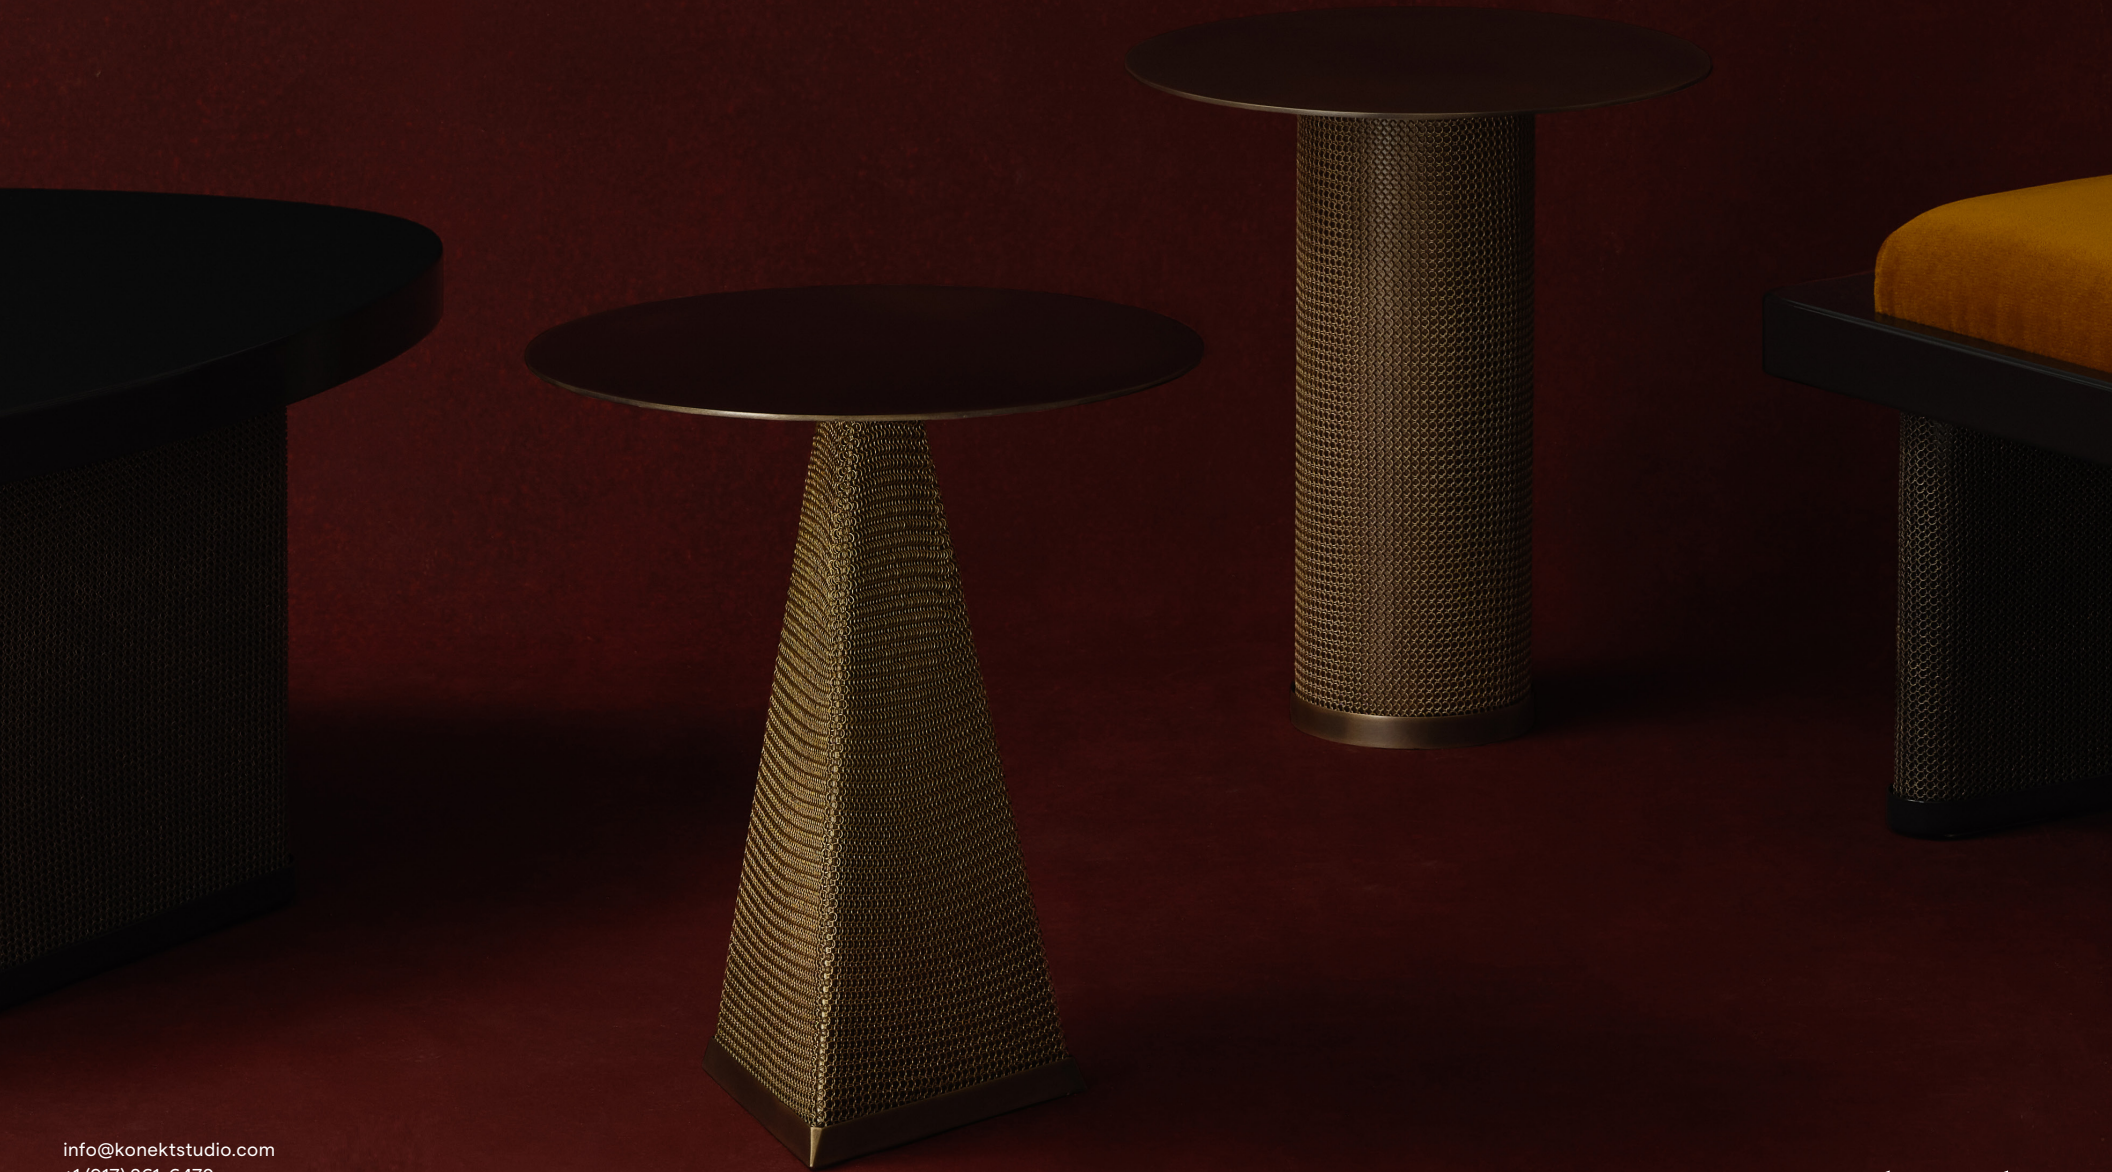

Armor Side Tables

The Armor Side Tables feature a cylindrical or triangular table base cloaked with finished stainless steel chainmail. The table and chainmail can be crafted in contrasting finishes for an intentionally layered look.

Armor Side Table - Triangle

Dimensions

18"D x 20.75"H

Materials

steel and stainless steel chainmail

Lead time

6-10 weeks

Table finishes

Satin Black

Satin Nickel

Antique Nickel

Satin Brass Chainmail

Antique Brass Chainmail

Oil-Rubbed Bronze Chainmail

Satin Black Chainmail

Satin Nickel Chainmail

Antique Nickel Chainmail