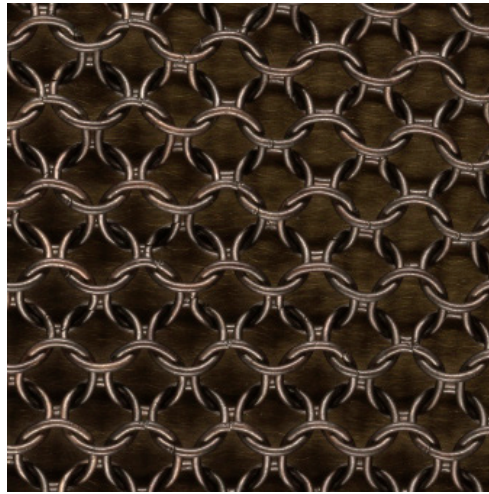

Armor Side Tables

The Armor Side Tables feature a cylindrical or triangular table base cloaked with finished stainless steel chainmail. The table and chainmail can be crafted in contrasting finishes for an intentionally layered look.

Satin Black

Satin Nickel

Antique Nickel

Satin Brass Chainmail

Antique Brass Chainmail

Oil-Rubbed Bronze Chainmail

Satin Black Chainmail

Satin Nickel Chainmail