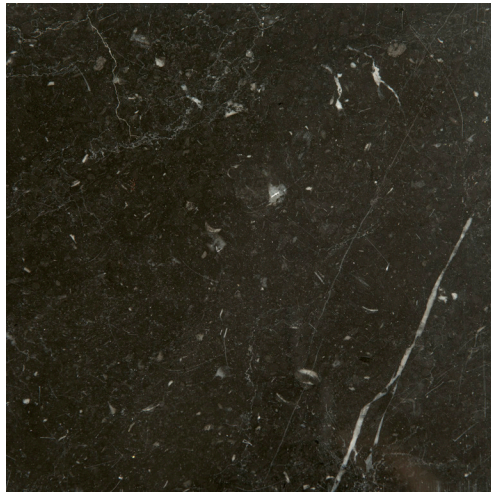

### Marble

nero marquita, sahara noir, carrara, calacutta or statuary

### Lead time

8-12 weeks

\*Polished bronze is left unlacquered as a live finish, in order to allow a rich, natural patina to develop over time.

The Petra table legs are made with the age old technique of sand-casting, which can produce pitting and surface variations in the metal. We see these as beauty marks that highlight the unique and hand-made nature of each piece.