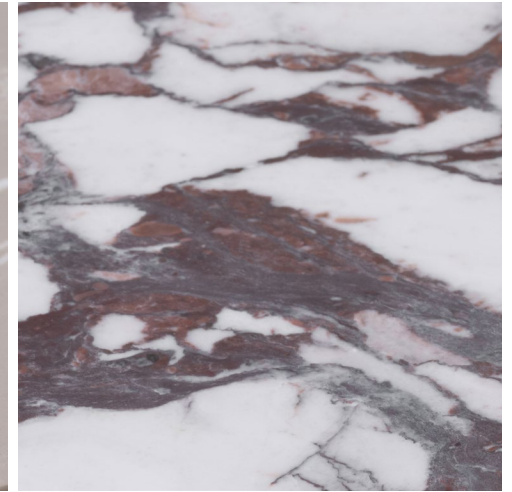

The Petra Coffee Table features an oval marble table top and four solid bronze legs, sand-cast from hand-formed molds. The bulbous, sculptural legs are inspired by the strong and elegant hind legs of a camel.

Marble

nero marquina, carrara, siva cream, sahara noir, patagonia, calacatta viola, or statuary

inquire for custom marble/stone

Lead time

12-16 weeks

The Petra table legs are made with the age old technique of sand-casting, which can produce pitting and surface variations in the metal. These features are inherent to the casting process and highlight the unique and hand-made nature of each piece.

Nero Marquina

Sahara Noir

Patagonia

Statuary

Carrara

Siva Cream

Calacatta Viola

Polished Bronze

Antique Brass

Oil-Rubbed Bronze

Satin Black

Satin Nickel

Antique Nickel

Polished Nickel