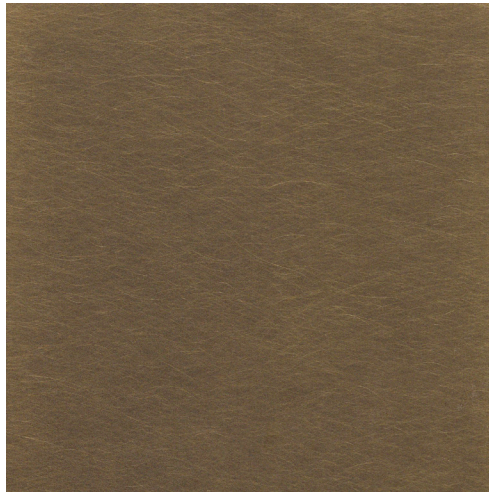

The Petra Coffee Table features an oval marble table top and four solid bronze legs, sand-cast from hand-formed molds. The bulbous, sculptural legs are inspired by the strong and elegant hind legs of a camel.

Nero Marquina

Sahara Noir

Patagonia

Statuary

Carrara

Siva Cream

Calacatta Viola

Polished Bronze