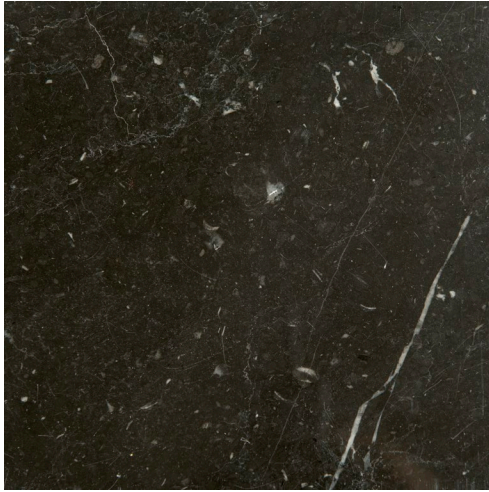

The Petra Coffee Table features an oval marble table top and four solid bronze legs, sand-cast from hand-formed molds. The bulbous, sculptural legs are inspired by the strong and elegant hind legs of a camel.

Petra Coffee Table

Dimensions

overall: 57.5"L x 29.5"W x 19"H

marble top: 54"L x 26"W x 17"H

custom marble dimensions available

Materials

marble and *polished bronze

**polished bronze is left unlacquered as a live finish, in order to allow a rich, natural patina to develop over time.*

Marble

nero marquina, carrara, siva cream, sahara noir, patagonia, calacatta viola, or statuary

inquire for custom marble/stone

Lead time

12-16 weeks

The Petra table legs are made with the age old technique of sand-casting, which can produce pitting and surface variations in the metal. These features are inherent to the casting process and highlight the unique and hand-made nature of each piece.

Nero Marquina

Sahara Noir

Patagonia

Statuary

Carrara

Siva Cream

Calacatta Viola

Polished Bronze