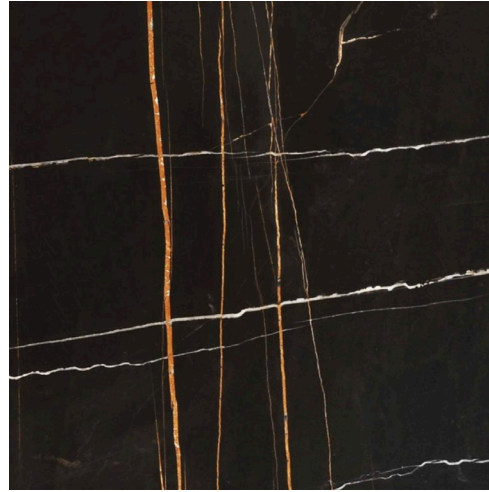

The Petra Coffee Table features an oval marble table top and four solid bronze legs, sand-cast from hand-formed molds. The bulbous, sculptural legs are inspired by the strong and elegant hind legs of a camel.

Petra Coffee Table

Dimensions

overall: 57.5"L x 29.5"W x 19"H

marble top: 54"L x 26"W x 17"H

custom marble dimensions available

Materials

marble and *polished bronze

**polished bronze is left unlacquered as a live finish, in order to allow a rich, natural patina to develop over time.*

Marble

nero marquina, carrara, siva cream, sahara noir, patagonia, calacatta viola, or statuary

inquire for custom marble/stone

Lead time

12-16 weeks

The Petra table legs are made with the age old technique of sand-casting, which can produce pitting and surface variations in the metal. These features are inherent to the casting process and highlight the unique and hand-made nature of each piece.

Nero Marquina

Sahara Noir

Patagonia

Statuary

Carrara

Siva Cream

Calacatta Viola

Polished Bronze