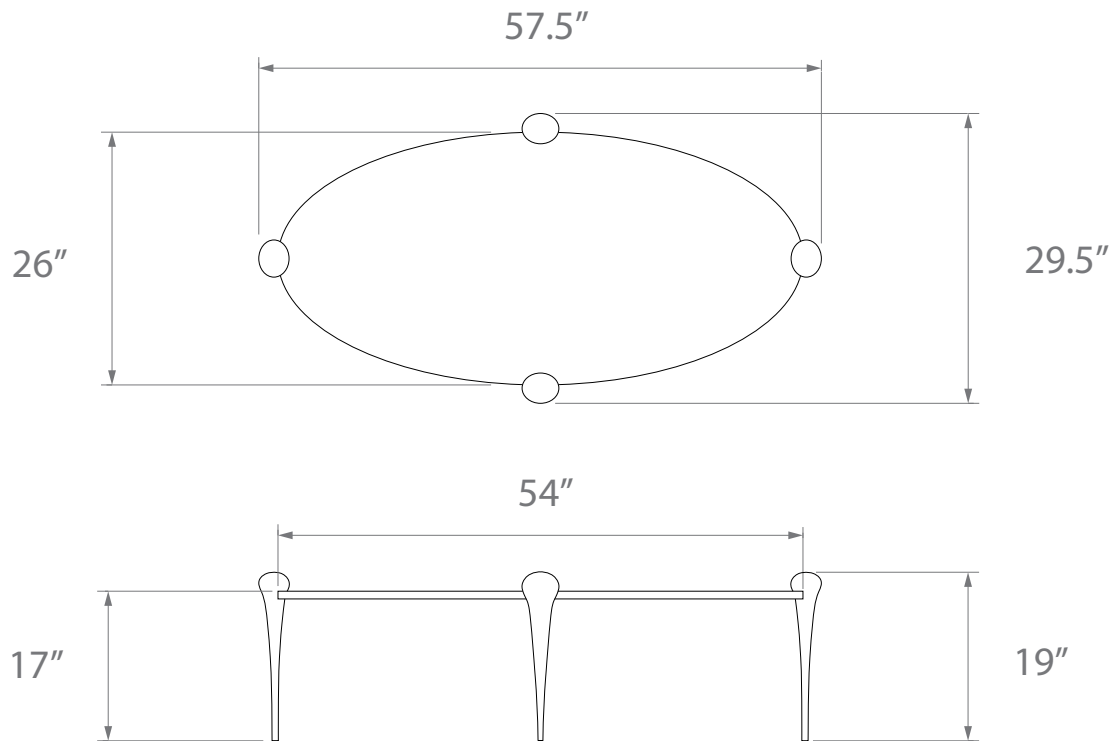

Petra Coffee Table

Dimensions

overall: 57.5"L x 29.5"W x 19"H

marble top: 54"L x 26"W x 17"H

custom marble dimensions available

Materials

marble and *polished bronze

**polished bronze is left unlacquered as a live finish, in order to allow a rich, natural patina to develop over time.*

Marble

nero marquina, carrara, siva cream, sahara noir, patagonia, calacatta viola, or statuary

inquire for custom marble/stone

Lead time

12-16 weeks

The Petra table legs are made with the age old technique of sand-casting, which can produce pitting and surface variations in the metal. These features are inherent to the casting process and highlight the unique and hand-made nature of each piece.