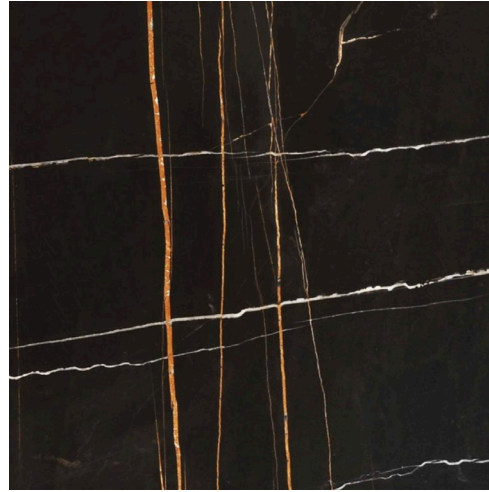

The Petra Coffee Table features an oval marble table top and four solid bronze legs, sand-cast from hand-formed molds. The bulbous, sculptural legs are inspired by the strong and elegant hind legs of a camel.

### Marble

nero marquina, carrara, siva cream, sahara noir, patagonia, calacatta viola, or statuary

*inquire for custom marble/stone*

### Lead time

12-16 weeks

The Petra table legs are made with the age old technique of sand-casting, which can produce pitting and surface variations in the metal. These features are inherent to the casting process and highlight the unique and hand-made nature of each piece.

Nero Marquina

Sahara Noir

Patagonia

Statuary

Carrara

Siva Cream

Calacatta Viola

Polished Bronze