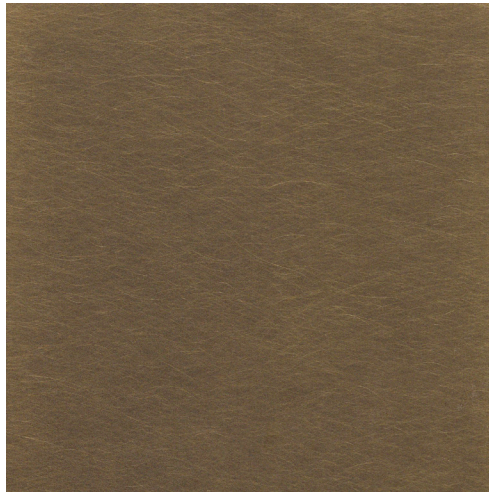

Nero Marquina

Sahara Noir

Patagonia

Statuary

Carrara

Siva Cream

Calacatta Viola

Polished Bronze