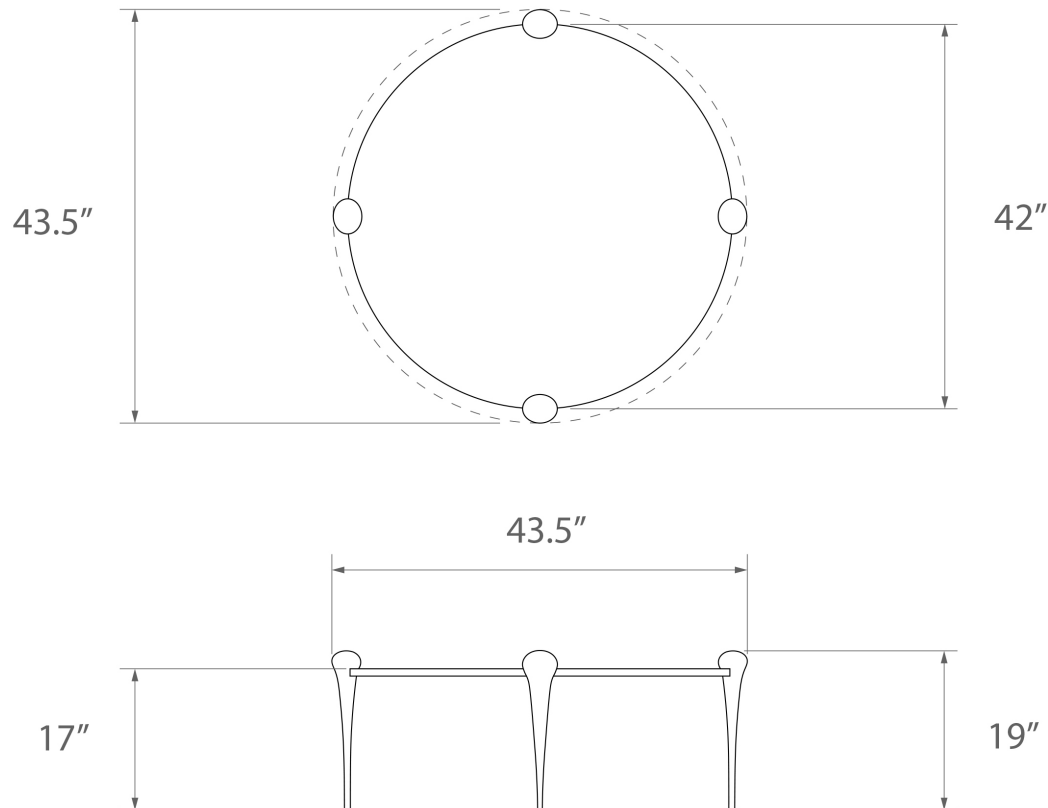

Petra Coffee Table - Round

Dimensions

overall: 43.5"D x 19"H

marble top: 42"D x 17"H

custom marble dimensions available

Materials

marble and *polished bronze

*polished bronze is left unlacquered as a live finish, in order to allow a rich, natural patina to develop over time.

Marble

nero marquina, carrara, siva cream, sahara noir, patagonia, calacatta viola, or statuary

inquire for custom marble/stone

Lead time

12-16 weeks

The Petra table legs are made with the age old technique of sand-casting, which can produce pitting and surface variations in the metal. These features are inherent to the casting process and highlight the unique and hand-made nature of each piece.