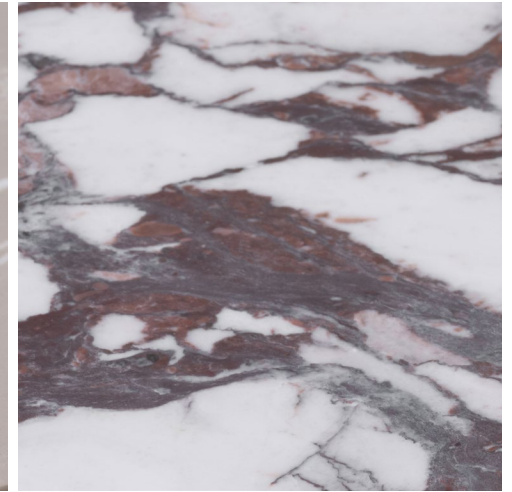

The Petra Coffee Table features an oval marble table top and four solid bronze legs, sand-cast from hand-formed molds. The bulbous, sculptural legs are inspired by the strong and elegant hind legs of a camel.

### Marble

nero marquina, carrara, siva cream, sahara noir, patagonia, calacatta viola, or statuary

*inquire for custom marble/stone*

Nero Marquina

Sahara Noir

Patagonia

Statuary

Carrara

Siva Cream

Calacatta Viola

Polished Bronze

Antique Brass

Oil-Rubbed Bronze

Satin Black

Satin Nickel

Antique Nickel

Polished Nickel