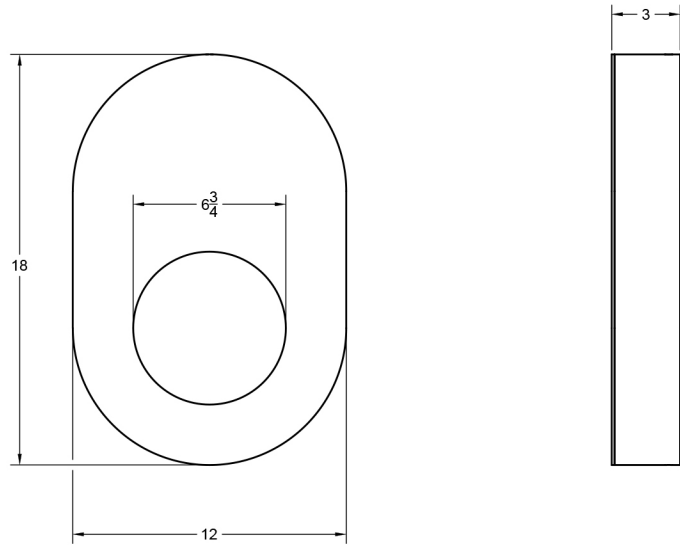

Portal Sconce - Oval

Dimensions

18"H x 12"W x 3"D

Materials

brass and frosted glass

Finish

antique brass or *polished brass

*polished bronze is left unlacquered as a live finish, in order to allow a rich, natural patina to develop over time.

Lead time

6-10 weeks

Lamping

E26 | 120V | 60W

4W dimmable LED bulb included

110-120V; 320 lumens; 2200k color temperature

UL listed