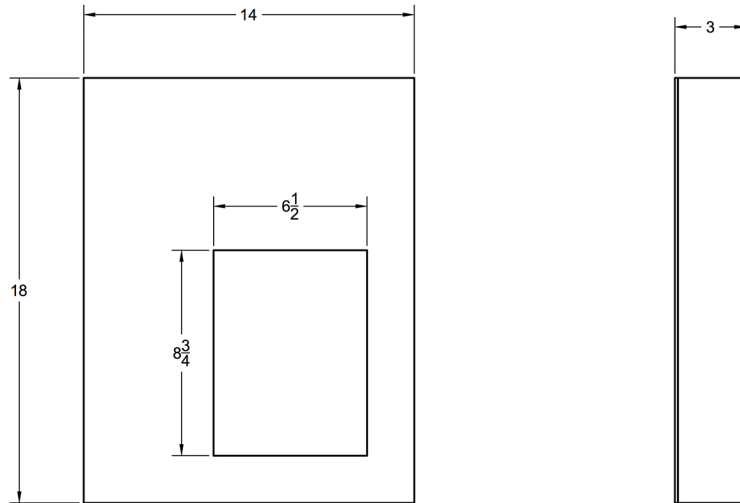

Inspired by the designs of Mexican modernist works in silver, particularly geometric perfume bottles, the Portal Sconces feature a chunky oval or rectangular brass body. Light is diffused through inset frosted glass, creating a warm and welcoming glow.

Portal Sconce - Rectangle

Dimensions

18"H x 14"W x 3"D

Materials

brass and frosted glass

Finish

antique brass or *polished brass

*polished bronze is left unlacquered as a live finish, in order to allow a rich, natural patina to develop over time.