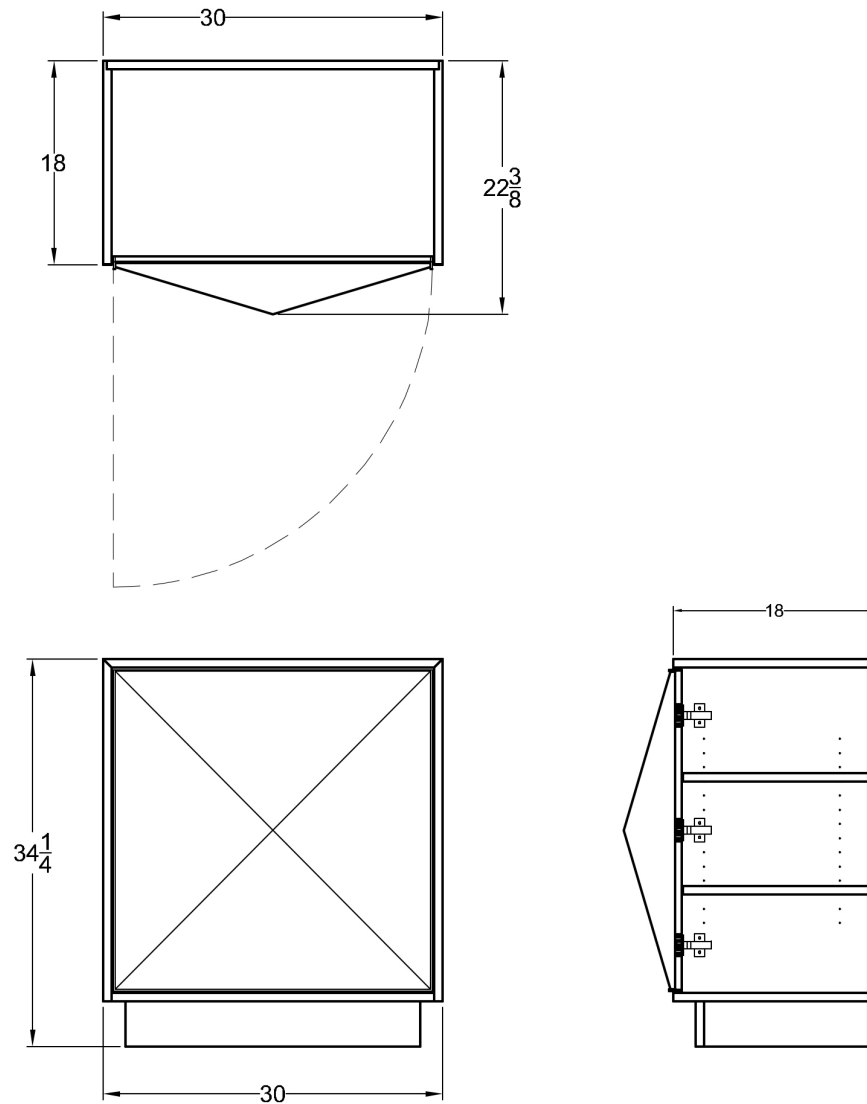

Pyramid Cabinet - 1 Door

Dimensions

30"L x 22 ³/₈"D x 34 ¹/₄" H

Materials

Wood, brass and natural goatskin parchment

Door options

Natural goatskin parchment or matching wood

Wood

Natural oak, natural walnut, ebonized walnut, bleached walnut, or custom wood

Metal finish options

Satin brass, antique brass, oil-rubbed bronze, satin black, satin nickel, antique nickel, or polished nickel

Lead time

10-14 weeks

Note: cabinet must be bolted to wall or floor, unless base is weighted upon request