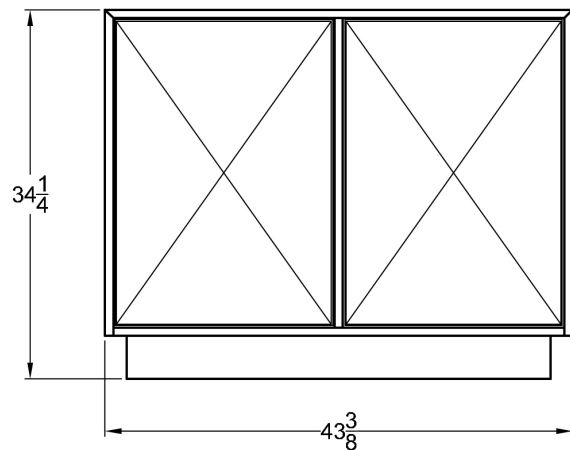

Pyramid Cabinet - 2 Door

Dimensions

43 $\frac{3}{8}$ " L x 21 $\frac{3}{16}$ " D 34 $\frac{1}{4}$ " H

Materials

Wood, brass and natural goatskin parchment

Door options

Natural goatskin parchment or matching wood

Wood

Natural oak, natural walnut, ebonized walnut, bleached walnut, or custom wood

Metal finish options

Satin brass, antique brass, oil-rubbed bronze, satin black, satin nickel, antique nickel, or polished nickel

Lead time

10-14 weeks

Note: cabinet must be bolted to wall or floor, unless base is weighted upon request