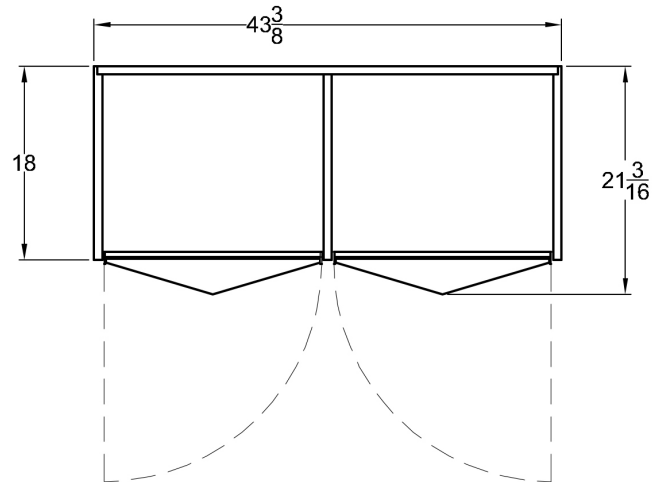

Pyramid Cabinet - 2 Door

Dimensions

43 $\frac{3}{8}$ " L x 21 $\frac{3}{16}$ " D 34 $\frac{1}{4}$ " H

Materials

Wood, brass and natural goatskin parchment

Door options

Natural goatskin parchment or matching wood

Wood

Natural oak, natural walnut, ebonized walnut, bleached walnut, or custom wood

Metal finish options

Satin brass, antique brass, oil-rubbed bronze, satin black, satin nickel, antique nickel, or polished nickel

Lead time

10-14 weeks

Note: cabinet must be bolted to wall or floor, unless base is weighted upon request