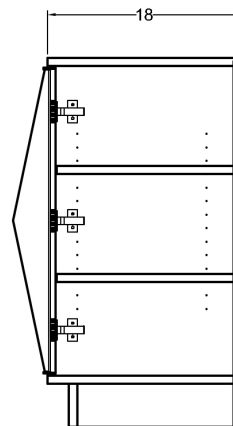

Pyramid Cabinet - 2 Door

Dimensions

43 $\frac{3}{8}$ " L x 21 $\frac{3}{16}$ " D 34 $\frac{1}{4}$ " H

Materials

Wood, brass and natural goatskin parchment

Door options

Natural goatskin parchment or matching wood

Wood

Natural oak, natural walnut, ebonized walnut, bleached walnut, or custom wood

Metal finish options

Satin brass, antique brass, oil-rubbed bronze, satin black, satin nickel, antique nickel, or polished nickel

Lead time

10-14 weeks

Note: cabinet must be bolted to wall or floor, unless base is weighted upon request