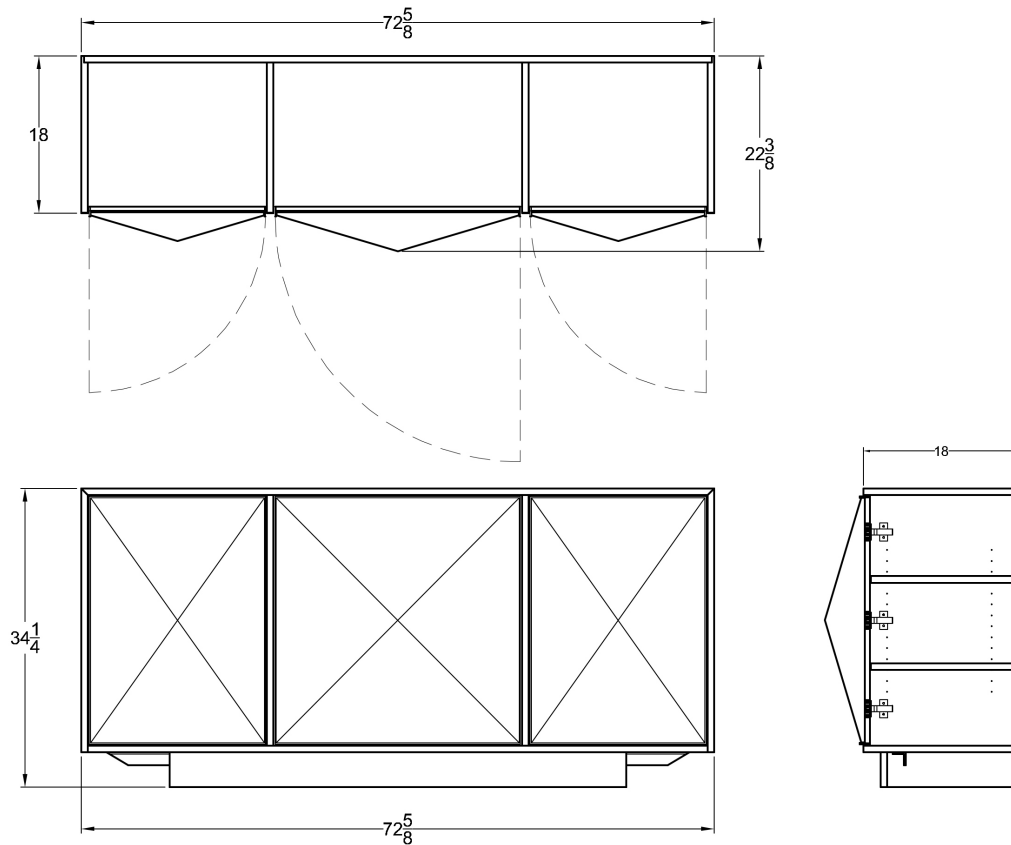

Pyramid Sideboard

Displaying an exquisite blend of natural materials and textures, the Pyramid Sideboard showcases three-dimensional doors hand-wrapped in goatskin parchment and subtly framed in brass. A recessed base gives the piece an ethereal appearance, as if it were floating. *Made by master cabinetmakers in Pennsylvania, the sideboards feature touch latch doors and solid wood shelves.*

Pyramid Sideboard 3-Door - Medium

Dimensions

72 $\frac{5}{8}$ "W x 22 $\frac{3}{8}$ "D x 34 $\frac{1}{4}$ "H

Materials

Wood, satin brass and natural goatskin parchment

Door options

Natural goatskin parchment or matching wood doors

Lead time

10-14 weeks

Customization available

TV lift options available

Note: sideboard must be bolted to wall or floor, unless base is weighted upon request

Natural Goatskin Parchment

Natural Oak

Natural Walnut