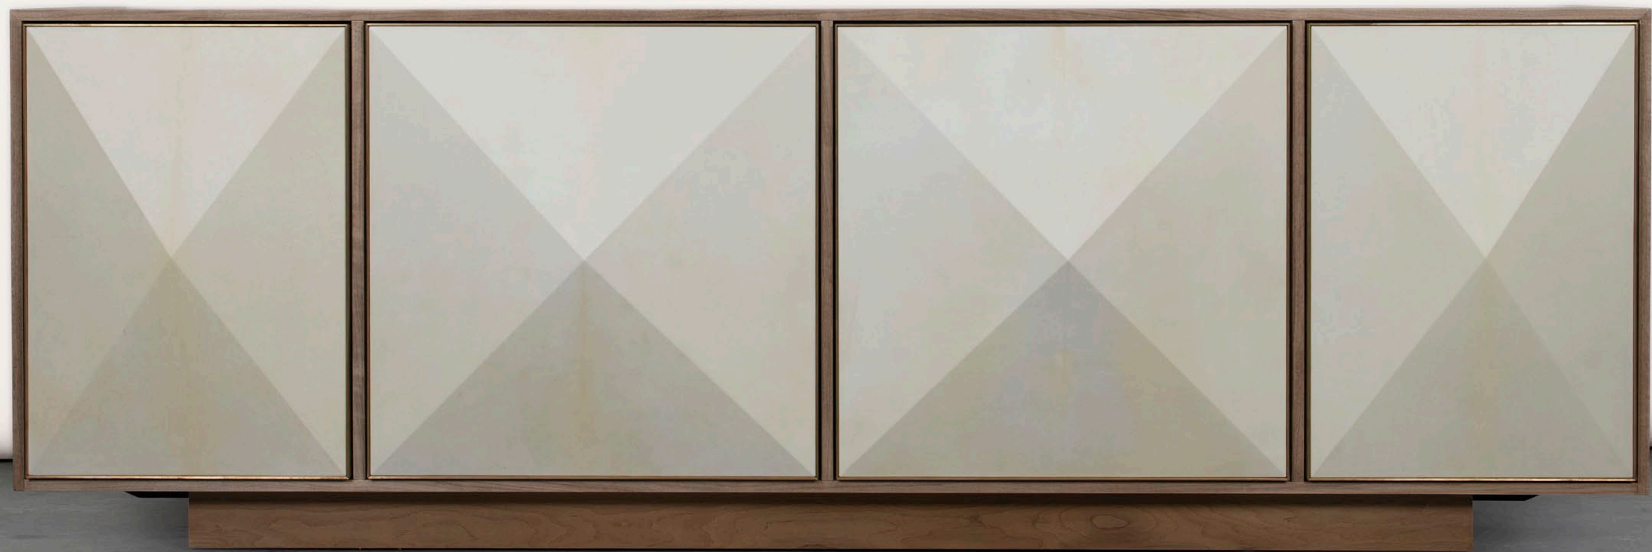

Pyramid Sideboard

---

Displaying an exquisite blend of natural materials and textures, the Pyramid Sideboard showcases three-dimensional doors hand-wrapped in goatskin parchment and subtly framed in brass. A recessed base gives the piece an ethereal appearance, as if it were floating. *Made by master cabinetmakers in Pennsylvania, the sideboards feature touch latch doors and solid wood shelves.*

## Pyramid Sideboard 4-Door - Large

### Dimensions

101  $\frac{7}{8}$ "W x 22  $\frac{3}{8}$ "D x 34  $\frac{1}{4}$ "H