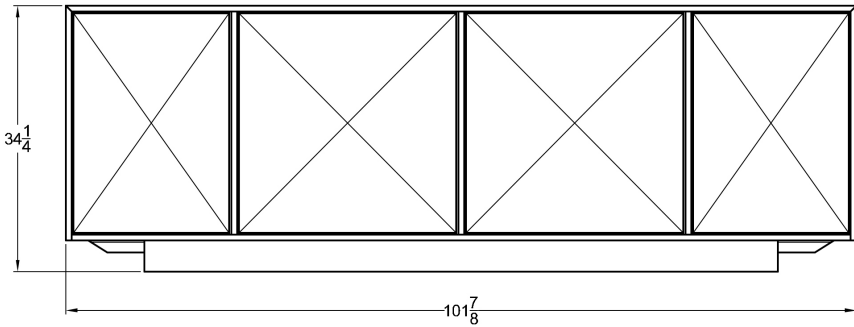

### Lead time

10-14 weeks

Customization available

TV lift options available

Note: sideboard must be bolted to wall or floor, unless base is weighted upon request

Natural Goatskin Parchment

Natural Oak

Natural Walnut