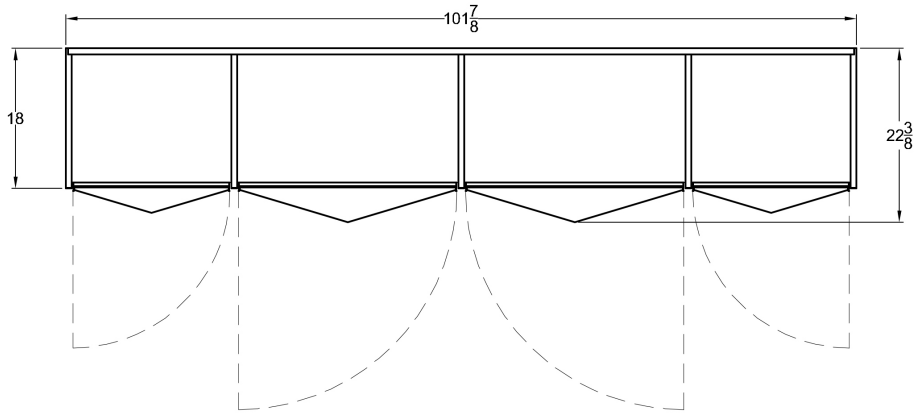

### Lead time

10-14 weeks

Customization available

TV lift options available

Note: sideboard must be bolted to wall or floor, unless base is weighted upon request

Natural Goatskin Parchment

Natural Oak

Natural Walnut