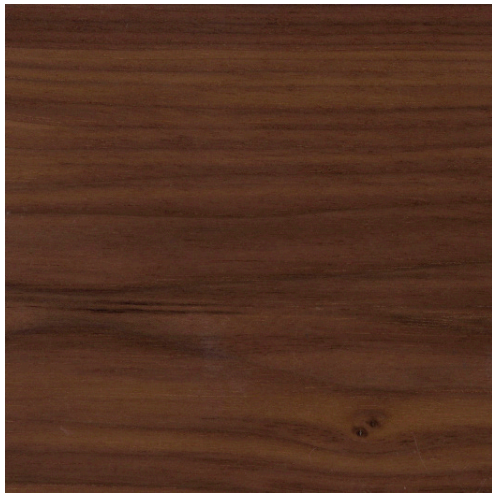

Pyramid Sideboard

---

Displaying an exquisite blend of natural materials and textures, the Pyramid Sideboard showcases three-dimensional doors hand-wrapped in goatskin parchment and subtly framed in brass. A recessed base gives the piece an ethereal appearance, as if it were floating. *Made by master cabinetmakers in Pennsylvania, the sideboards feature touch latch doors and solid wood shelves.*

### Metal finish options

Satin brass, antique brass, oil-rubbed bronze, satin black, satin nickel, antique nickel, or polished nickel

### Lead time

10-14 weeks

Customization available

TV lift options available

Note: sideboard must be bolted to wall or floor, unless base is weighted upon request

Natural Goatskin Parchment

Natural Oak

Natural Walnut