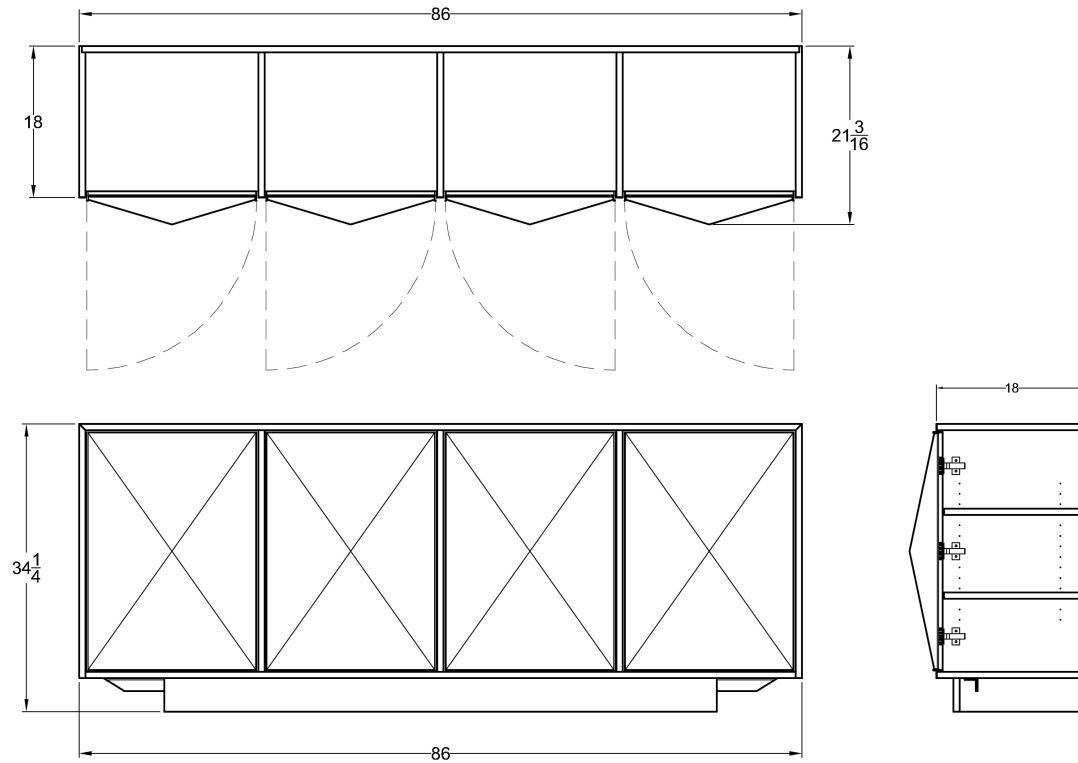

Pyramid Sideboard 4-Door - Small

Dimensions

86"W x 21 3/16"D x 34 1/4"H

Materials

Wood, satin brass and natural goatskin parchment

Door options

Natural goatskin parchment or matching wood doors

Wood

Lead time

10-14 weeks

Customization available

TV lift options available

Note: sideboard must be bolted to wall or floor

Natural Goatskin Parchment

Natural Oak

Natural Walnut