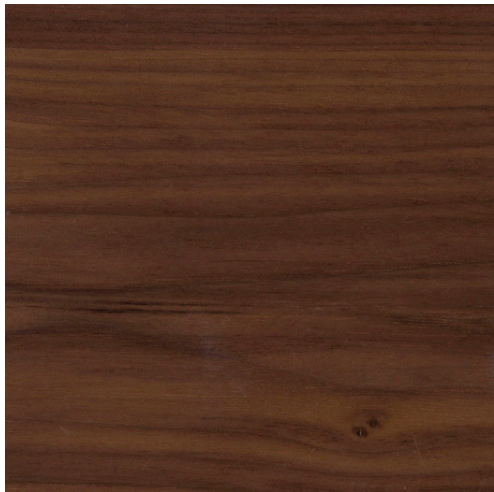

Displaying an exquisite blend of natural materials and textures, the Pyramid Sideboard showcases three-dimensional doors hand-wrapped in goatskin parchment and subtly framed in brass. A recessed base gives the piece an ethereal appearance, as if it were floating. *Made by master cabinetmakers in Pennsylvania, the sideboards feature touch latch doors and solid wood shelves.*

Pyramid Sideboard 4-Door - Small

Dimensions

86"W x 21 3/16"D x 34 1/4"H

Materials

Wood, satin brass and natural goatskin parchment

Door options

Natural goatskin parchment or matching wood doors

Wood

Natural oak, natural walnut, ebonized walnut, bleached walnut, or custom wood

Metal finish options

Satin brass, antique brass, oil-rubbed bronze, satin black, satin nickel, antique nickel, or polished nickel

Lead time

10-14 weeks

Customization available

TV lift options available

Note: sideboard must be bolted to wall or floor

Natural Goatskin Parchment

Natural Oak

Natural Walnut