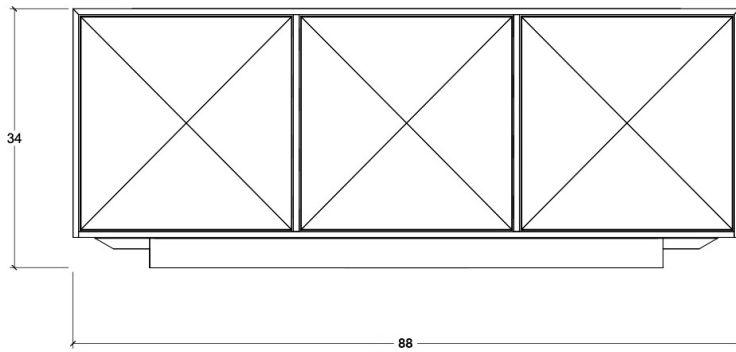

Displaying an exquisite blend of natural materials and textures, the Pyramid Sideboard showcases three-dimensional doors hand-wrapped in goatskin parchment and subtly framed in brass. A recessed base gives the piece an ethereal appearance, as if it were floating. *Made by master cabinetmakers in Pennsylvania, the sideboards feature touch latch doors and solid wood shelves.*

Pyramid Sideboard - Large Three Door 88"W

Dimensions

88"W x 22.5"D x 34"H

Materials

wood, natural goatskin parchment and satin brass

Wood

quarter-sawn white oak, walnut, ebonized walnut or bleached walnut

Lead time

10-14 weeks

Customization available

TV lift options available

Note: sideboard must be bolted to wall or floor

Natural Goatskin Parchment

Satin Brass

Quarter Sawn White Oak

Walnut