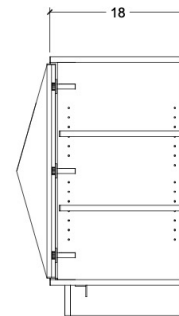

Pyramid Sideboard - Large Three Door 88"W

Dimensions

88"W x 22.5"D x 34"H

Materials

wood, natural goatskin parchment and satin brass

Wood

quarter-sawn white oak, walnut, ebonized walnut or bleached walnut

Lead time

10-14 weeks

Customization available

TV lift options available

Note: sideboard must be bolted to wall or floor

Natural Goatskin Parchment

Satin Brass

Quarter Sawn White Oak

Walnut