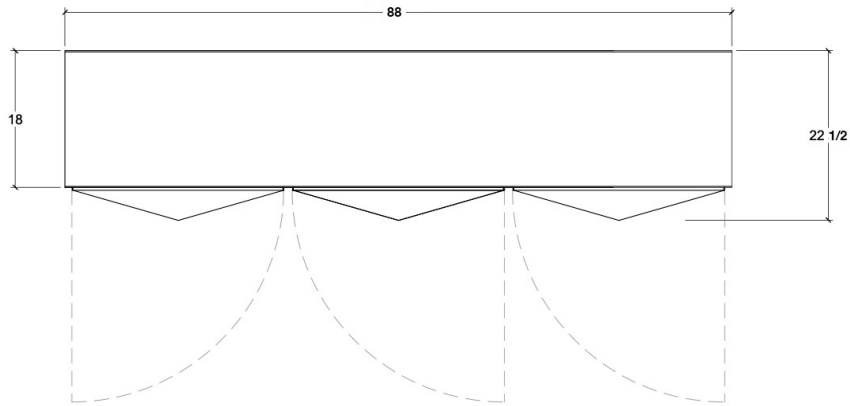

Displaying an exquisite blend of natural materials and textures, the Pyramid Sideboard showcases three-dimensional doors hand-wrapped in goatskin parchment and subtly framed in brass. A recessed base gives the piece an ethereal appearance, as if it were floating. *Made by master cabinetmakers in Pennsylvania, the sideboards feature touch latch doors and solid wood shelves.*

Pyramid Sideboard - Large Three Door 88"W

Dimensions

88"W x 22.5"D x 34"H

Materials

wood, natural goatskin parchment and satin brass

Wood

quarter-sawn white oak, walnut, ebonized walnut or bleached walnut

Lead time

10-14 weeks

Customization available

TV lift options available

Note: sideboard must be bolted to wall or floor

Natural Goatskin Parchment

Satin Brass

Quarter Sawn White Oak

Walnut