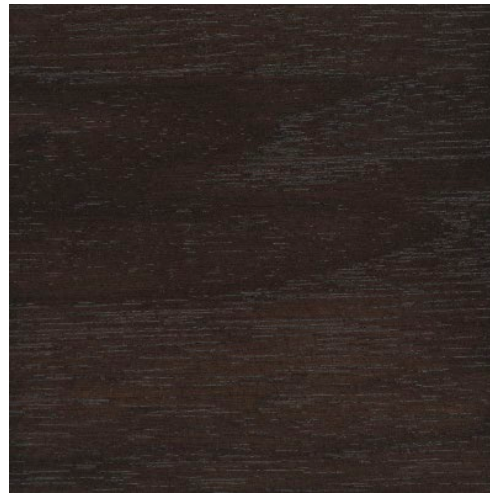

Displaying an exquisite blend of natural materials and textures, the Pyramid Sideboard showcases three-dimensional doors hand-wrapped in goatskin parchment and subtly framed in brass. A recessed base gives the piece an ethereal appearance, as if it were floating. *Made by master cabinetmakers in Pennsylvania, the sideboards feature touch latch doors and solid wood shelves.*

Pyramid Sideboard - Large Three Door 88"W

Dimensions

88"W x 22.5"D x 34"H

Materials

wood, natural goatskin parchment and satin brass

Wood

quarter-sawn white oak, walnut, ebonized walnut or bleached walnut

Lead time

10-14 weeks

Customization available

TV lift options available

Note: sideboard must be bolted to wall or floor

Natural Goatskin Parchment

Satin Brass

Quarter Sawn White Oak

Walnut