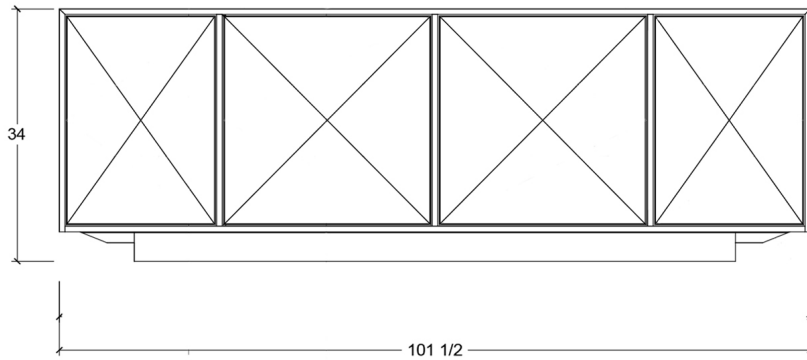

Pyramid Sideboard

Displaying an exquisite blend of natural materials and textures, the Pyramid Sideboard showcases three-dimensional doors hand-wrapped in goatskin parchment and subtly framed in brass. A recessed base gives the piece an ethereal appearance, as if it were floating. *Made by master cabinetmakers in Pennsylvania, the sideboards feature touch latch doors and solid wood shelves.*

Pyramid Sideboard - Large Four Door 101.5"W

Dimensions

101.5"W x 22.5"D x 34"H

Materials

wood, natural goatskin parchment and satin brass

Wood

quarter-sawn white oak, walnut, ebonized walnut or bleached walnut

Lead time

10-14 weeks

Customization available

TV lift options available

Note: sideboard must be bolted to wall or floor, unless base is weighted upon request

Natural Goatskin Parchment

Satin Brass

Quarter Sawn White Oak