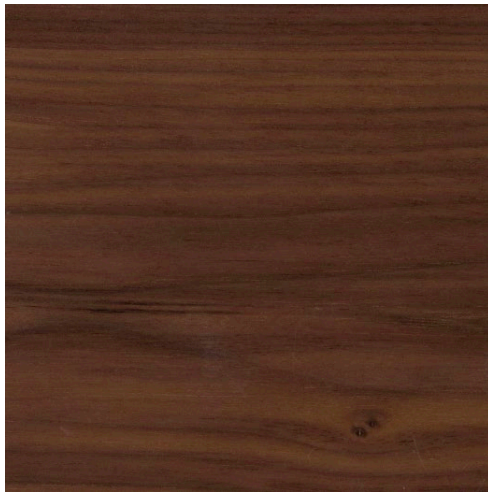

Pyramid Sideboard

Displaying an exquisite blend of natural materials and textures, the Pyramid Sideboard showcases three-dimensional doors hand-wrapped in goatskin parchment and subtly framed in brass. A recessed base gives the piece an ethereal appearance, as if it were floating. *Made by master cabinetmakers in Pennsylvania, the sideboards feature touch latch doors and solid wood shelves.*

Pyramid Sideboard - Large Four Door 101.5"W

Dimensions

101.5"W x 22.5"D x 34"H

Materials

wood, natural goatskin parchment and satin brass

Wood

quarter-sawn white oak, walnut, ebonized walnut or bleached walnut

Lead time

10-14 weeks

Customization available

TV lift options available

Note: sideboard must be bolted to wall or floor, unless base is weighted upon request

Natural Goatskin Parchment

Satin Brass

Quarter Sawn White Oak