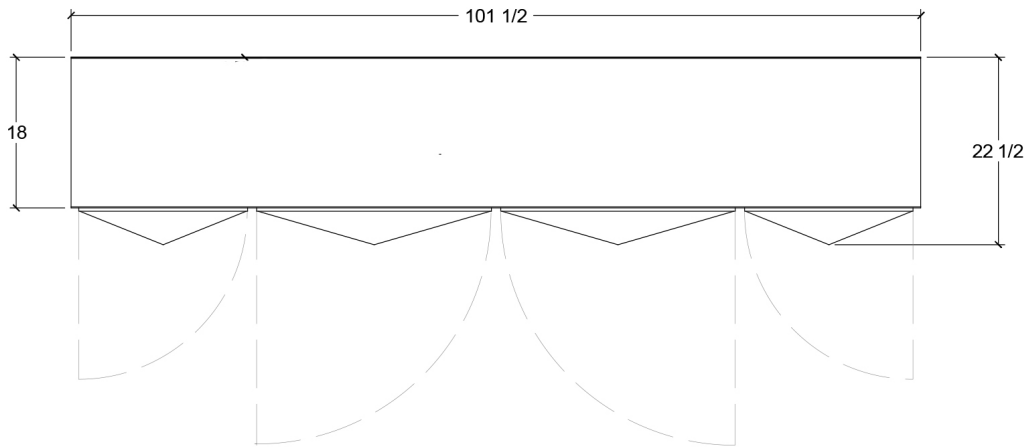

Pyramid Sideboard

Displaying an exquisite blend of natural materials and textures, the Pyramid Sideboard showcases three-dimensional doors hand-wrapped in goatskin parchment and subtly framed in brass. A recessed base gives the piece an ethereal appearance, as if it were floating. *Made by master cabinetmakers in Pennsylvania, the sideboards feature touch latch doors and solid wood shelves.*

Pyramid Sideboard - Large Four Door 101.5"W

Dimensions

101.5"W x 22.5"D x 34"H

Materials

wood, natural goatskin parchment and satin brass

Wood

quarter-sawn white oak, walnut, ebonized walnut or bleached walnut

Lead time

10-14 weeks

Customization available

TV lift options available

Note: sideboard must be bolted to wall or floor, unless base is weighted upon request

Natural Goatskin Parchment

Satin Brass

Quarter Sawn White Oak