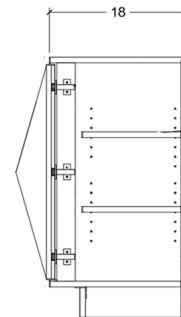

Pyramid Sideboard - Large Four Door 101.5"W

Dimensions

101.5"W x 22.5"D x 34"H

Materials

wood, natural goatskin parchment and satin brass

Wood

quarter-sawn white oak, walnut, ebonized walnut or bleached walnut

Lead time

10-14 weeks

Customization available

TV lift options available

Note: sideboard must be bolted to wall or floor, unless base is weighted upon request

Natural Goatskin Parchment

Satin Brass

Quarter Sawn White Oak