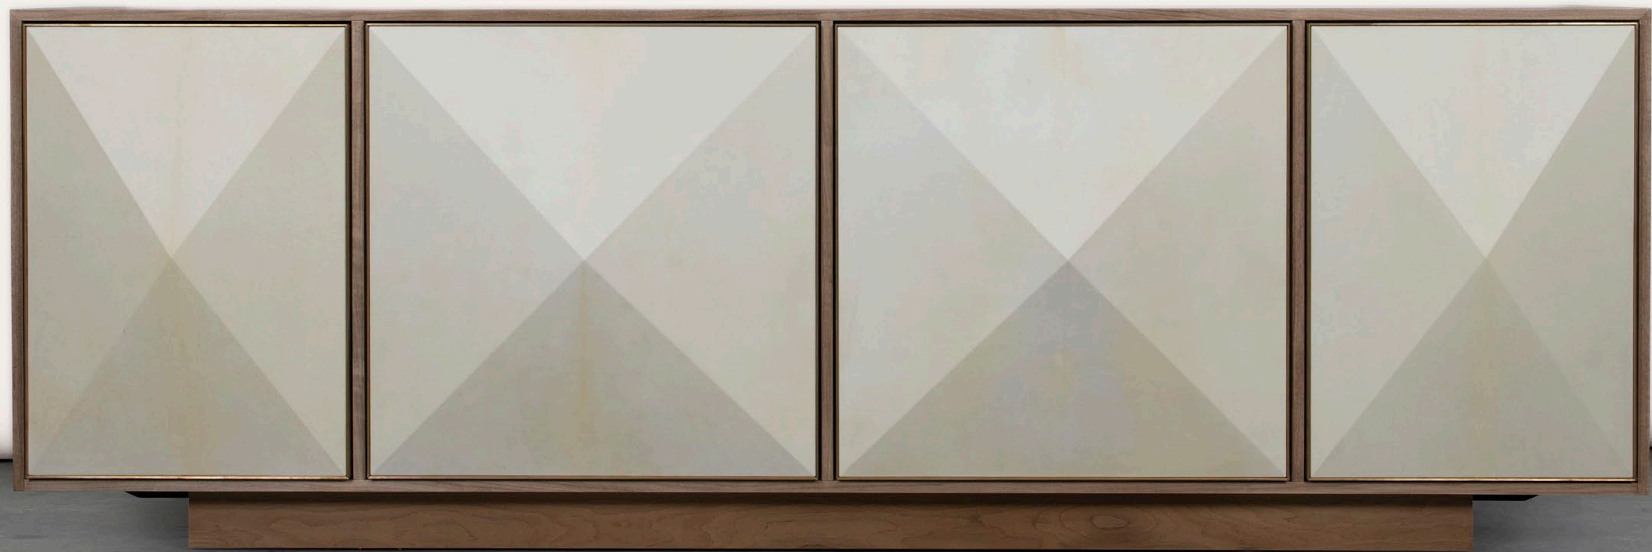

Pyramid Sideboard

Displaying an exquisite blend of natural materials and textures, the Pyramid Sideboard showcases three-dimensional doors hand-wrapped in goatskin parchment and subtly framed in brass. A recessed base gives the piece an ethereal appearance, as if it were floating. *Made by master cabinetmakers in Pennsylvania, the sideboards feature touch latch doors and solid wood shelves.*

Pyramid Sideboard - Large Four Door 101.5"W

Dimensions

101.5"W x 22.5"D x 34"H

Materials

wood, natural goatskin parchment and satin brass

Wood

quarter-sawn white oak, walnut, ebonized walnut or bleached walnut

Lead time

10-14 weeks

Customization available

TV lift options available

Note: sideboard must be bolted to wall or floor, unless base is weighted upon request

Natural Goatskin Parchment

Satin Brass

Quarter Sawn White Oak