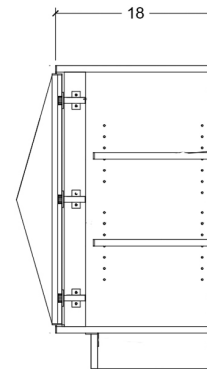

Pyramid Sideboard - Medium Three Door 72"W

Dimensions

72"W x 22.5"D x 34"H

Materials

wood, natural goatskin parchment and satin brass

Wood

quarter-sawn white oak, walnut, ebonized walnut or bleached walnut

Lead time

10-14 weeks

Customization available

TV lift options available

Note: sideboard must be bolted to wall or floor, unless base is weighted upon request

Natural Goatskin Parchment

Satin Brass

Quarter Sawn White Oak