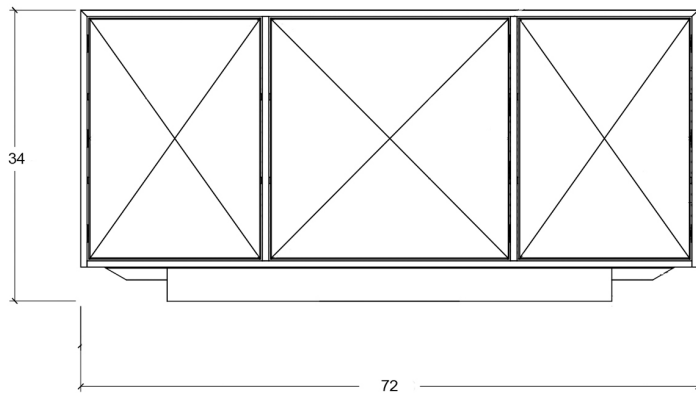

Pyramid Sideboard

Displaying an exquisite blend of natural materials and textures, the Pyramid Sideboard showcases three-dimensional doors hand-wrapped in goatskin parchment and subtly framed in brass. A recessed base gives the piece an ethereal appearance, as if it were floating. *Made by master cabinetmakers in Pennsylvania, the sideboards feature touch latch doors and solid wood shelves.*

Pyramid Sideboard - Medium Three Door 72"W

Dimensions

72"W x 22.5"D x 34"H

Materials

wood, natural goatskin parchment and satin brass

Wood

quarter-sawn white oak, walnut, ebonized walnut or bleached walnut

Lead time

10-14 weeks

Customization available

TV lift options available

Note: sideboard must be bolted to wall or floor, unless base is weighted upon request

Natural Goatskin Parchment

Satin Brass

Quarter Sawn White Oak