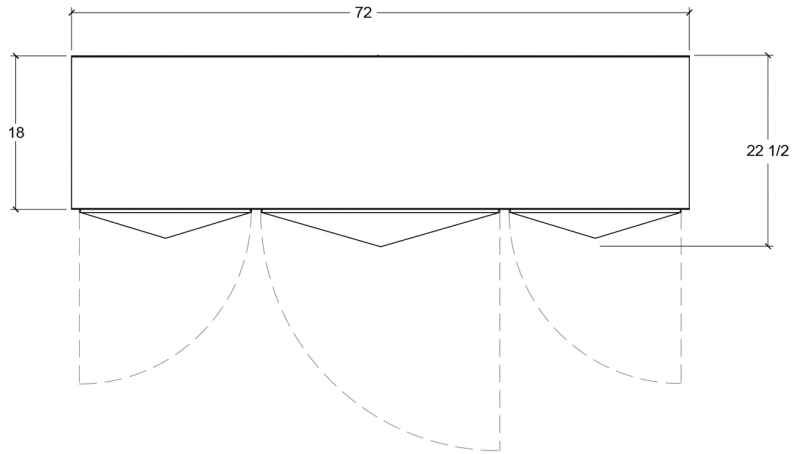

Pyramid Sideboard

Displaying an exquisite blend of natural materials and textures, the Pyramid Sideboard showcases three-dimensional doors hand-wrapped in goatskin parchment and subtly framed in brass. A recessed base gives the piece an ethereal appearance, as if it were floating. *Made by master cabinetmakers in Pennsylvania, the sideboards feature touch latch doors and solid wood shelves.*

Pyramid Sideboard - Medium Three Door 72"W

Dimensions

72"W x 22.5"D x 34"H

Materials

wood, natural goatskin parchment and satin brass

Wood

quarter-sawn white oak, walnut, ebonized walnut or bleached walnut

Lead time

10-14 weeks

Customization available

TV lift options available

Note: sideboard must be bolted to wall or floor, unless base is weighted upon request

Natural Goatskin Parchment

Satin Brass

Quarter Sawn White Oak