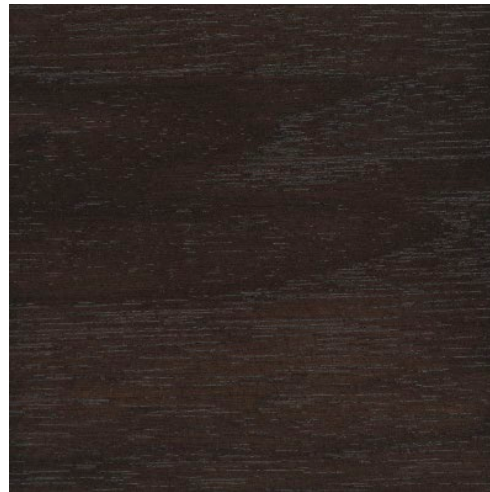

Ebonized Walnut