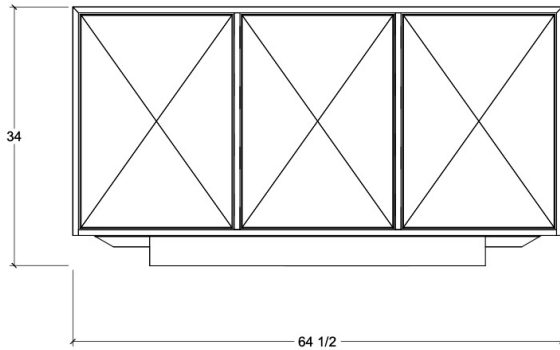

Displaying an exquisite blend of natural materials and textures, the Pyramid Sideboard showcases three-dimensional doors hand-wrapped in goatskin parchment and subtly framed in brass. A recessed base gives the piece an ethereal appearance, as if it were floating. *Made by master cabinetmakers in Pennsylvania, the sideboards feature touch latch doors and solid wood shelves.*

Pyramid Sideboard - Small Three Door 64.5"W

Dimensions

64 1/2"W x 21 3/8"D x 34"H

Materials

wood, natural goatskin parchment and satin brass

Wood

quarter-sawn white oak, walnut, ebonized walnut or bleached walnut

Lead time

10-14 weeks

Customization available

TV lift options available

Note: sideboard must be bolted to wall or floor

Natural Goatskin Parchment

Satin Brass

Quarter Sawn White Oak