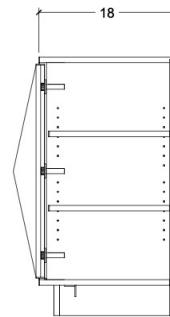

Pyramid Sideboard - Small Three Door 64.5"W

Dimensions

64 1/2"W x 21 3/8"D x 34"H

Materials

wood, natural goatskin parchment and satin brass

Wood

quarter-sawn white oak, walnut, ebonized walnut or bleached walnut

Lead time

10-14 weeks

Customization available

TV lift options available

Note: sideboard must be bolted to wall or floor

Natural Goatskin Parchment

Satin Brass

Quarter Sawn White Oak