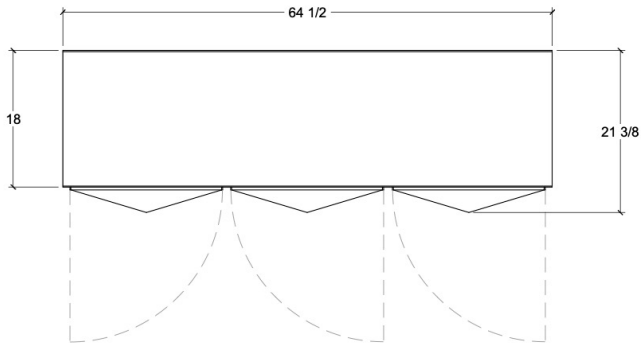

Displaying an exquisite blend of natural materials and textures, the Pyramid Sideboard showcases three-dimensional doors hand-wrapped in goatskin parchment and subtly framed in brass. A recessed base gives the piece an ethereal appearance, as if it were floating. *Made by master cabinetmakers in Pennsylvania, the sideboards feature touch latch doors and solid wood shelves.*

Pyramid Sideboard - Small Three Door 64.5"W

Dimensions

64 1/2"W x 21 3/8"D x 34"H

Materials

wood, natural goatskin parchment and satin brass

Wood

quarter-sawn white oak, walnut, ebonized walnut or bleached walnut

Lead time

10-14 weeks

Customization available

TV lift options available

Note: sideboard must be bolted to wall or floor

Natural Goatskin Parchment

Satin Brass

Quarter Sawn White Oak