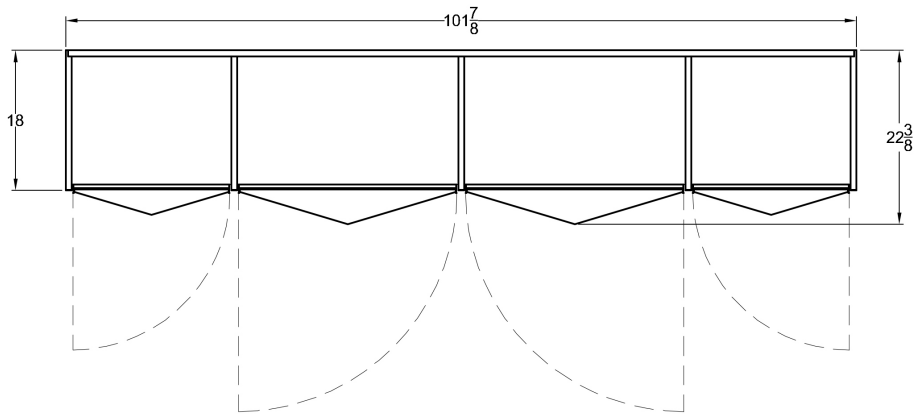

Pyramid Sideboard 4-Door - Large

Dimensions

101 $\frac{7}{8}$ "W x 22 $\frac{3}{8}$ "D x 34 $\frac{1}{4}$ "H

Custom dimensions available

Materials

Wood, brass, natural goatskin parchment
or cream lacquer doors

Wood

White oak, natural walnut, ebonized walnut, bleached walnut

Metal finish

Satin brass, antique brass, oil-rubbed bronze, satin black,
satin nickel, antique nickel, polished nickel

Interior

Solid wood adjustable shelves; inquire for drawer
or TV lift options

Note

Cabinet must be bolted to wall or floor

Inquire for custom wood finish or lacquer color