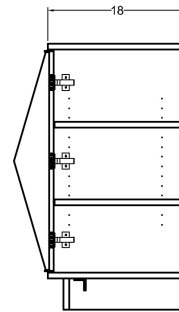

Pyramid Sideboard 4-Door - Large

Dimensions

101 $\frac{7}{8}$ "W x 22 $\frac{3}{8}$ "D x 34 $\frac{1}{4}$ "H

Custom dimensions available

Materials

Wood, brass, natural goatskin parchment
or cream lacquer doors

Wood

White oak, natural walnut, ebonized walnut, bleached walnut

Metal finish

Satin brass, antique brass, oil-rubbed bronze, satin black,
satin nickel, antique nickel, polished nickel

Interior

Solid wood adjustable shelves; inquire for drawer
or TV lift options

Note

Cabinet must be bolted to wall or floor

Inquire for custom wood finish or lacquer color