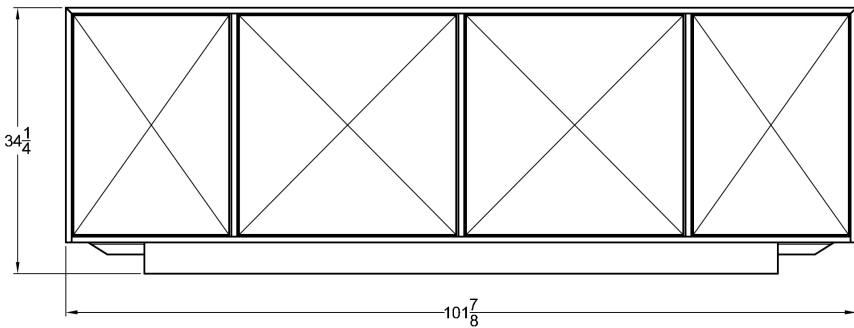

Pyramid Sideboard 4-Door - Large

Dimensions

101 $\frac{7}{8}$ "W x 22 $\frac{3}{8}$ "D x 34 $\frac{1}{4}$ "H

Custom dimensions available

Materials

Wood, brass, natural goatskin parchment
or cream lacquer doors

Wood

White oak, natural walnut, ebonized walnut, bleached walnut

Metal finish

Satin brass, antique brass, oil-rubbed bronze, satin black,
satin nickel, antique nickel, polished nickel

Interior

Solid wood adjustable shelves; inquire for drawer
or TV lift options

Note

Cabinet must be bolted to wall or floor

Inquire for custom wood finish or lacquer color