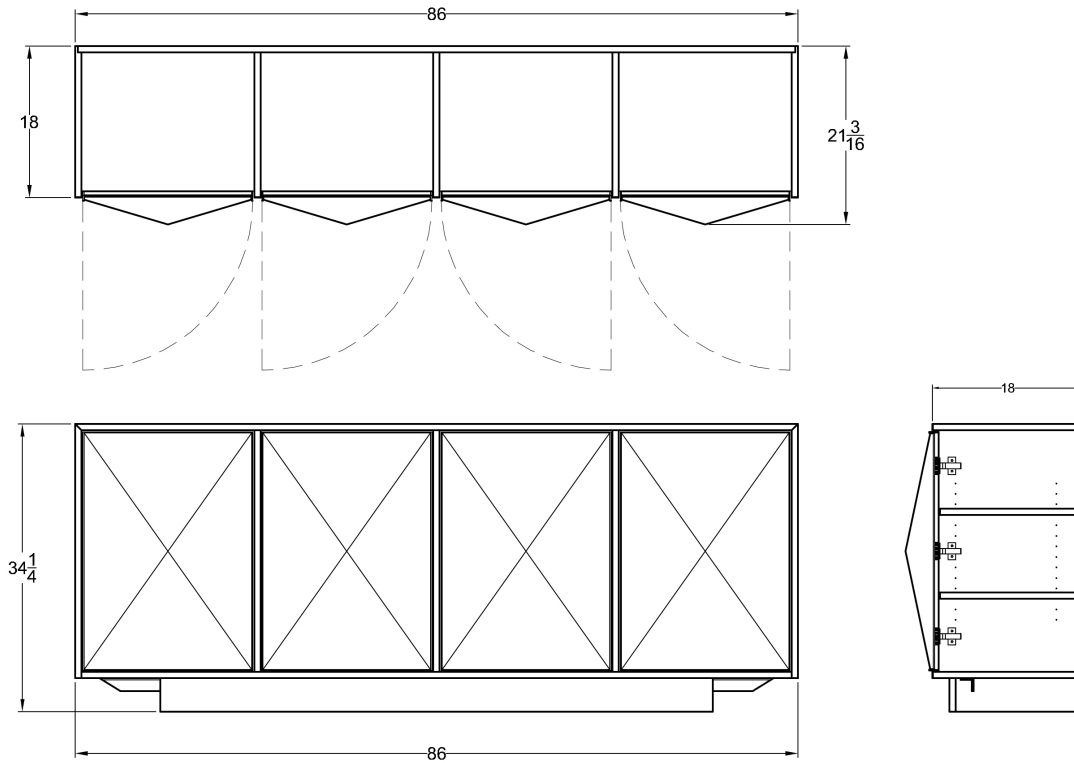

Pyramid Sideboard

Displaying an exquisite blend of natural materials and textures, the Pyramid Sideboard showcases three-dimensional doors hand-wrapped in goatskin parchment and subtly framed in brass. A recessed base gives the piece an ethereal appearance, as if it were floating. *Made by master cabinetmakers in Pennsylvania, the sideboards feature touch latch doors and solid wood shelves.*

Pyramid Sideboard 4-Door - Small

Dimensions

86"W x 21 3/16"D x 34 1/4"H

Custom dimensions available

Materials

Wood, brass, natural goatskin parchment
or cream lacquer doors

Wood

White oak, natural walnut, ebonized walnut, bleached walnut

Inquire for custom wood finish or lacquer color

Pyramid Sideboard 4-Door - Large

Dimensions

101 $\frac{7}{8}$ "W x 22 $\frac{3}{8}$ "D x 34 $\frac{1}{4}$ "H

Custom dimensions available

Materials

Wood, brass, natural goatskin parchment
or cream lacquer doors