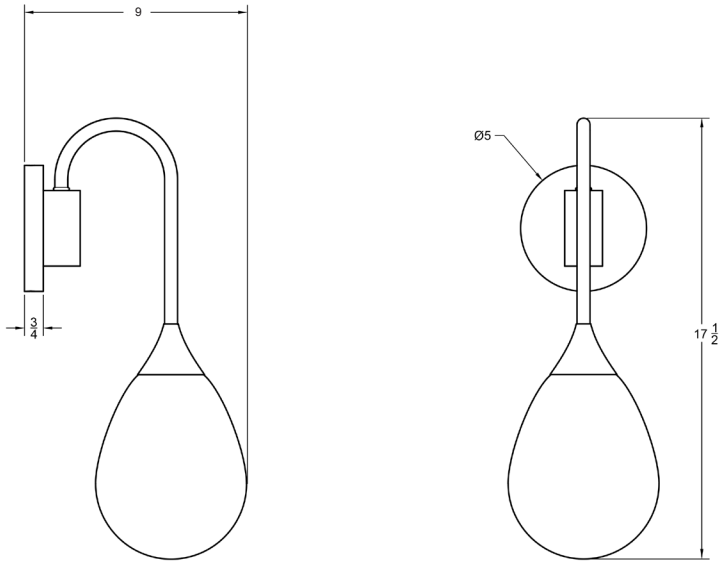

Teardrop Sconce

A carefully crafted, hand-blown glass pendant hangs from a spun brass cone for an elongated and elegant teardrop shape.

9"D x 17 1/2"H

Teardrop Sconce

Dimensions

9"L x 6"W x 17 1/2"H

or

12 1/8"L x 6"W x 18"H