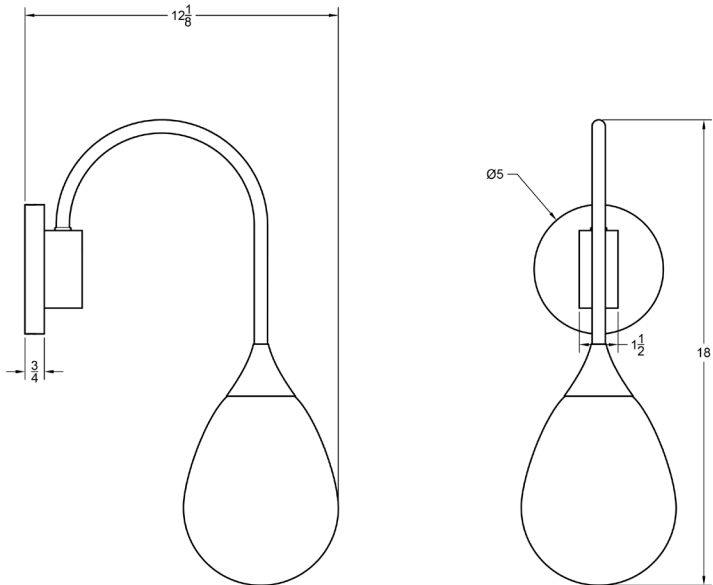

Teardrop Sconce

A carefully crafted, hand-blown glass pendant hangs from a spun brass cone for an elongated and elegant teardrop shape.

9"D x 17 1/2"H

Teardrop Sconce

Dimensions

9"L x 6"W x 17 1/2"H

or

12 1/8"L x 6"W x 18"H

Lamping

E12 | 120V | 60W

9.5W dimmable LED bulb included

120V; 950 lumens; 2700k color temperature

UL listed

12 1/8"D x 18"H

info@konektstudio.com

+1 (917) 261-6470