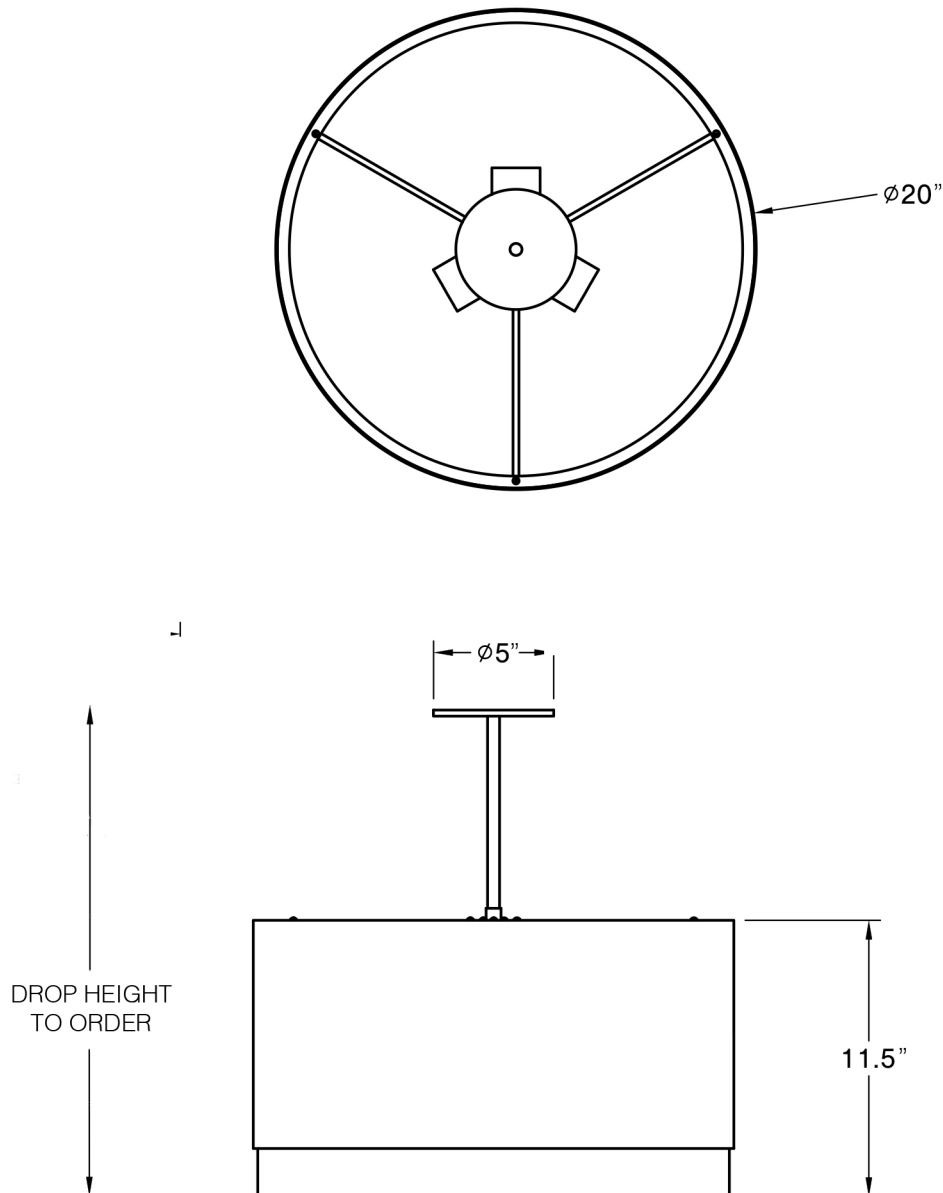

Equus Drum Pendant

Dimensions

20"D x 11.5"H

Overall drop length cut to order. Pricing includes up to 78"H.

For longer drop lengths please inquire for custom quote.

Materials

Brass and horse hair

Lead time

12-16 weeks

Metal finish:

Satin brass, antique brass, oil-rubbed bronze, satin black, satin nickel, antique nickel, or polished nickel

Horse hair:

Light silver, medium silver, flaxen sorrel, dark flaxen sorrel, palomino or jet black

Lamping

E26 | 120V | 60W

(3x) 10W dimmable LED bulbs included

120V; 800 lumens; 2700k color temperature

UL listed

info@konektfurniture.com

+1 (917) 261-6470

@konektfurniture.com

konekt