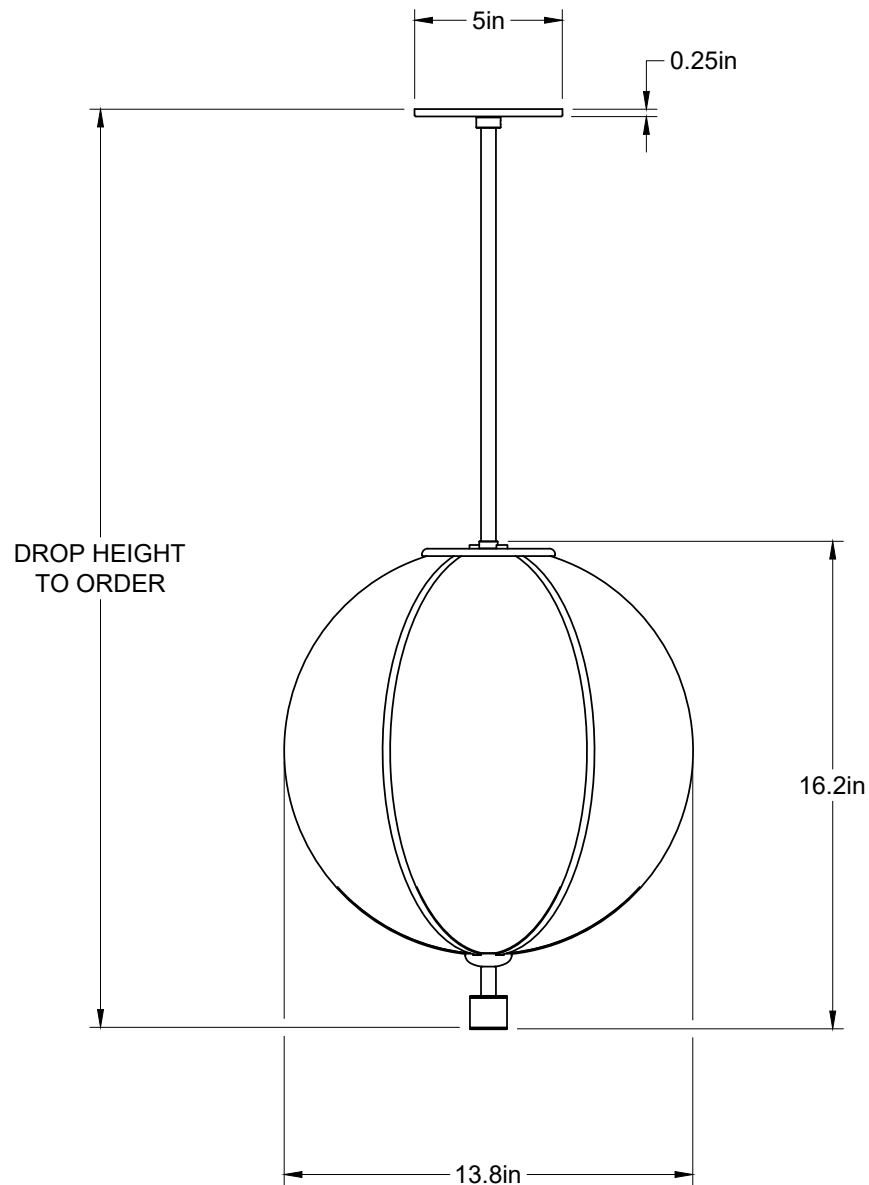

Dimensions

10 ¼"W x 7 ½"H

Overall drop length

Cut to order. Pricing includes up to 78"H. For longer drop lengths inquire for custom quote

Materials

Glass, brass and optional hand-wrapped leather or suede
**Can be made without leather/suede upon request*

Approx. 4-5 lbs

UL listed

Rib Pendant - Large Ellipse

Pendant dimensions

15 ¼"W x 11"H

Overall drop length

Cut to order. Pricing includes up to 78"H. For longer drop lengths inquire for custom quote

Materials

13 ¾"W x 16 ¼"H

Overall drop length

Cut to order. Pricing includes up to 78"H. For longer drop lengths inquire for custom quote

Materials

Glass, brass and optional hand-wrapped leather or suede*

**Can be made without leather/suede upon request*

Approx. 10-12 lbs

UL listed

Rib Pendant - Capsule

Pendant dimensions

9 ½"W x 19 ½"H

Overall drop length

Cut to order. Pricing includes up to 78"H. For longer drop lengths inquire for custom quote

Materials