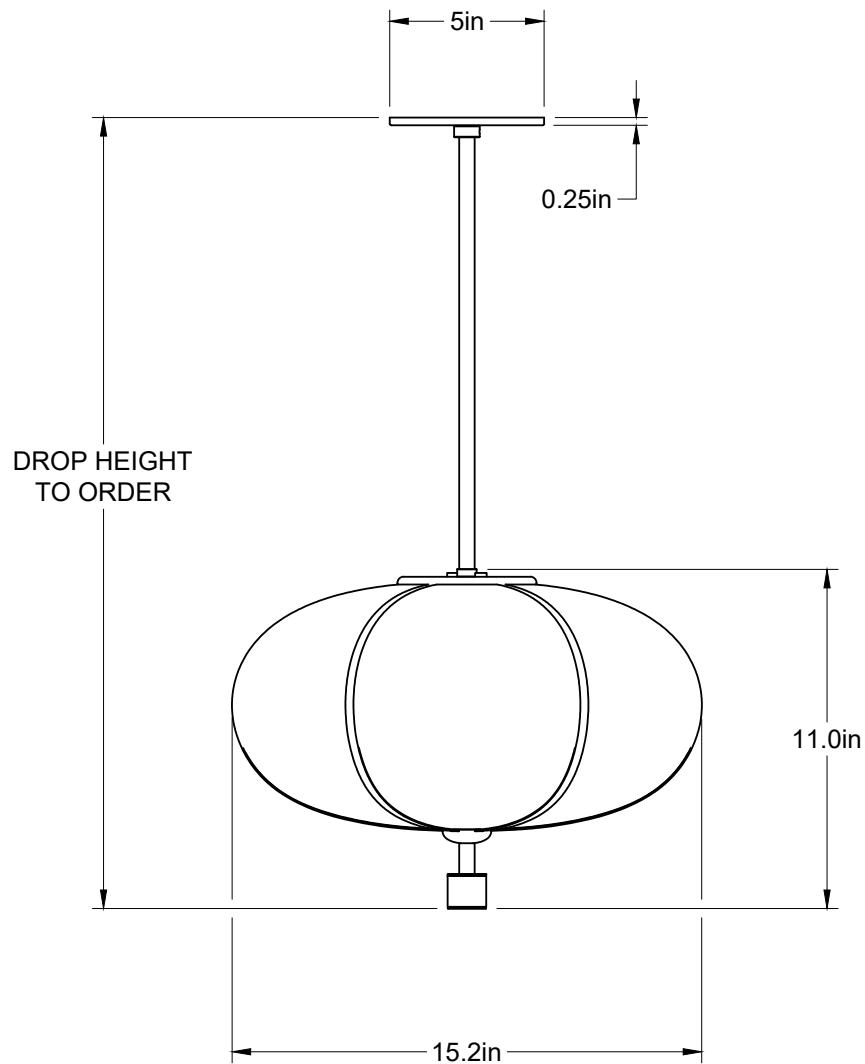

Rib Pendant - Large Ellipse

Pendant dimensions

15 ¼"W x 11"H

Overall drop length

Cut to order. Pricing includes up to 78"H. For longer drop lengths inquire for custom quote

Materials

Glass, brass and optional hand-wrapped leather or suede*

*Can be made without leather/suede upon request

Finishes

Satin brass, antique brass, polished brass, oil-rubbed bronze, satin black, satin nickel, antique nickel or polished nickel

Leather color options

Maroon, tan, cream, fumo, mocha, or dark olive

Suede color options

Walnut, beige, or pearl

Lead time

8-12 weeks

Lamping

E26 | 120V | 60W

9W dimmable LED bulb included

120V; 950 lumens; 2700k color temperature

Weight

Approx. 8-10 lbs

UL listed

info@konektstudio.com

+1 (917) 261-6470

@konektstudio.com

konekt