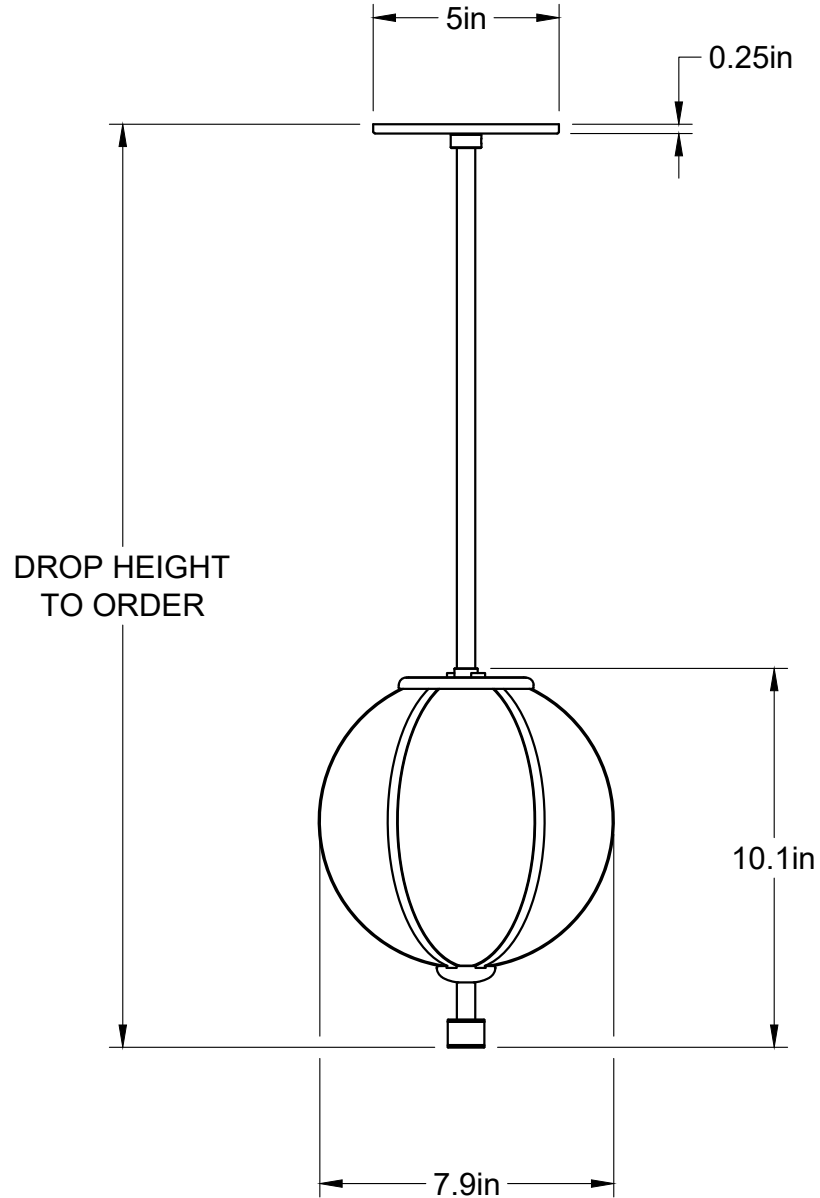

Dimensions

10 ¼"W x 7 ½"H

Overall drop length

Cut to order. Pricing includes up to 78"H. For longer drop lengths inquire for custom quote

Materials

Glass, brass and optional hand-wrapped leather or suede
**Can be made without leather/suede upon request*

Approx. 4-5 lbs

UL listed

Rib Pendant - Large Ellipse

Pendant dimensions

15 ¼"W x 11"H

Overall drop length

Cut to order. Pricing includes up to 78"H. For longer drop lengths inquire for custom quote

Materials

konekt

Rib Pendant - Small Sphere

Dimensions

8"W x 10"H

Overall drop length

Cut to order. Pricing includes up to 78"H. For longer drop lengths inquire for custom quote

Materials

Glass, brass and optional hand-wrapped leather or suede
**Can be made without leather/suede upon request*