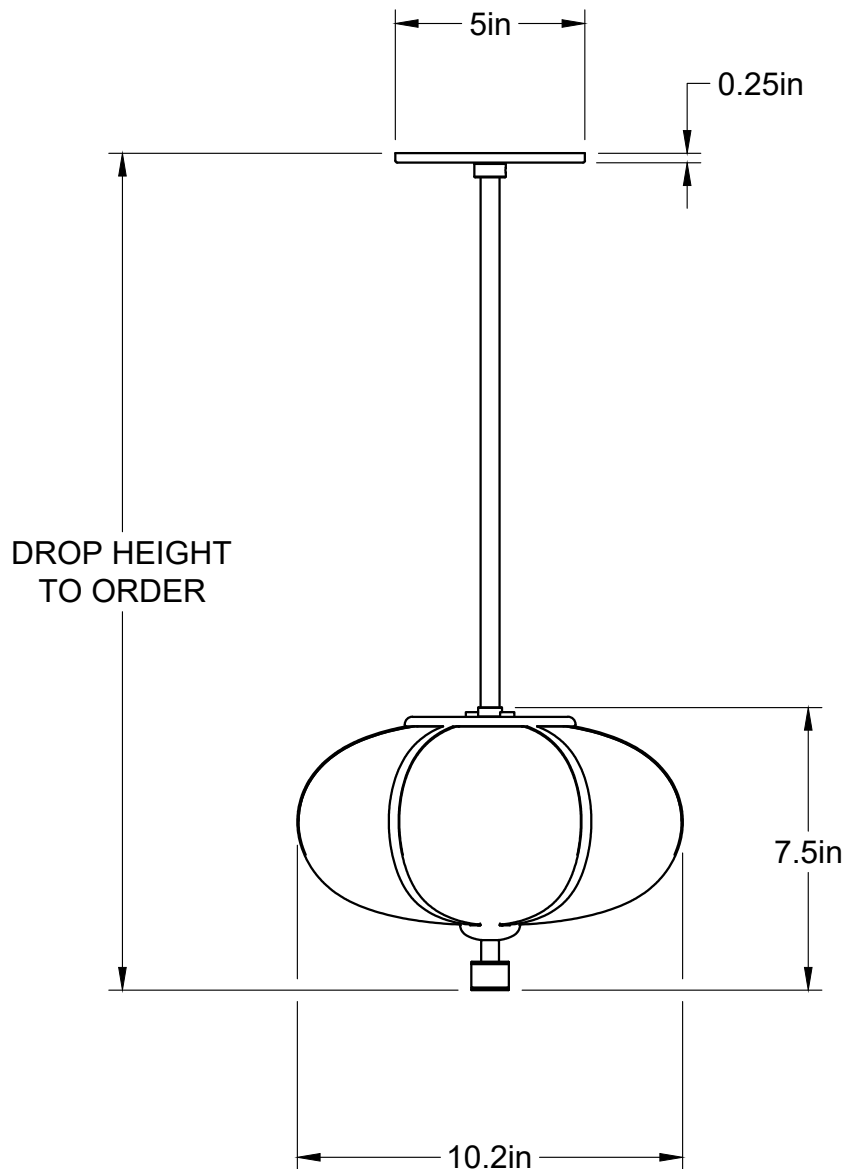

Dimensions

10 ¼"W x 7 ½"H

Overall drop length

Cut to order. Pricing includes up to 78"H. For longer drop lengths inquire for custom quote

Materials

Glass, brass and optional hand-wrapped leather or suede
**Can be made without leather/suede upon request*

Approx. 4-5 lbs

UL listed

Rib Pendant - Large Ellipse

Pendant dimensions

15 ¼"W x 11"H

Overall drop length

Cut to order. Pricing includes up to 78"H. For longer drop lengths inquire for custom quote

Materials