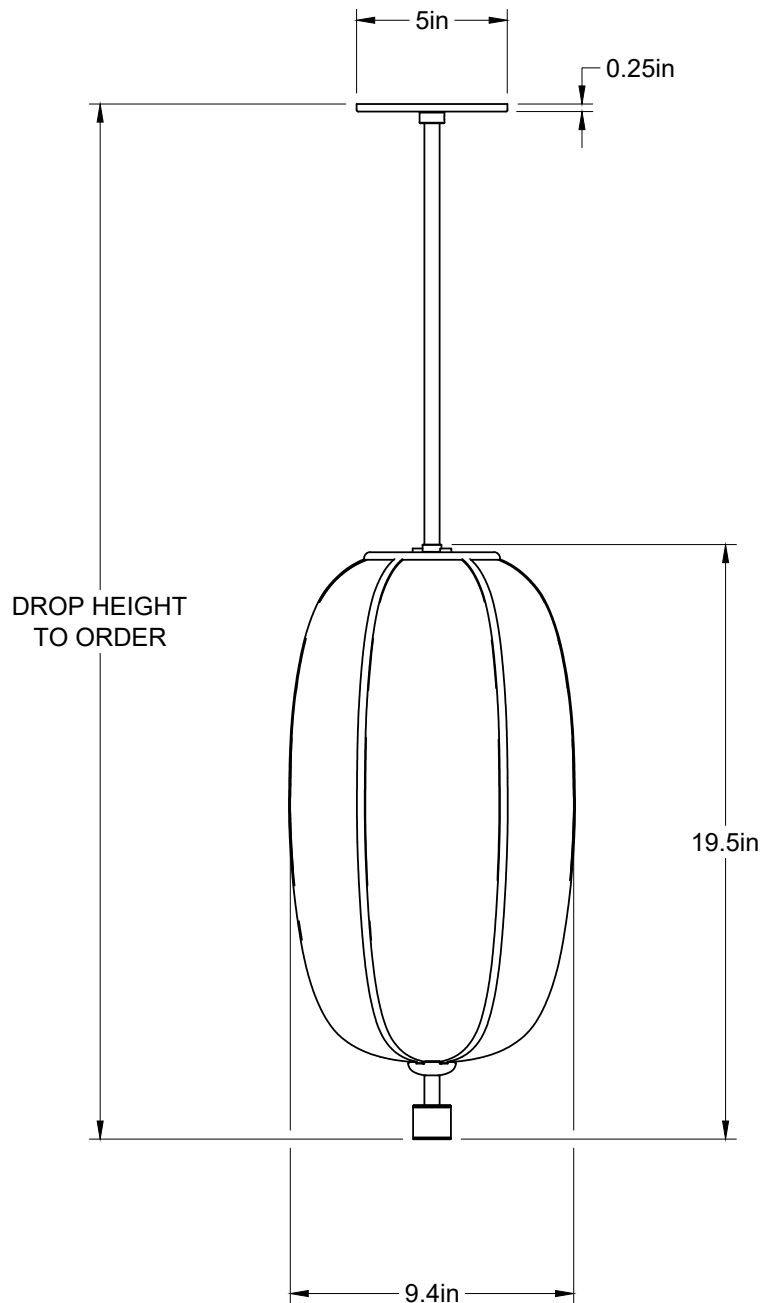

Dimensions

10 ¼"W x 7 ½"H

Overall drop length

Cut to order. Pricing includes up to 78"H. For longer drop lengths inquire for custom quote

Materials

Glass, brass and optional hand-wrapped leather or suede
**Can be made without leather/suede upon request*

Approx. 4-5 lbs

UL listed

Rib Pendant - Large Ellipse

Pendant dimensions

15 ¼"W x 11"H

Overall drop length

Cut to order. Pricing includes up to 78"H. For longer drop lengths inquire for custom quote

Materials

13 ¾"W x 16 ¼"H

Overall drop length

Cut to order. Pricing includes up to 78"H. For longer drop lengths inquire for custom quote

Materials

Glass, brass and optional hand-wrapped leather or suede*

**Can be made without leather/suede upon request*

Approx. 10-12 lbs

UL listed

Rib Pendant - Capsule

Pendant dimensions

9 ½"W x 19 ½"H

Overall drop length

Cut to order. Pricing includes up to 78"H. For longer drop lengths inquire for custom quote

Materials