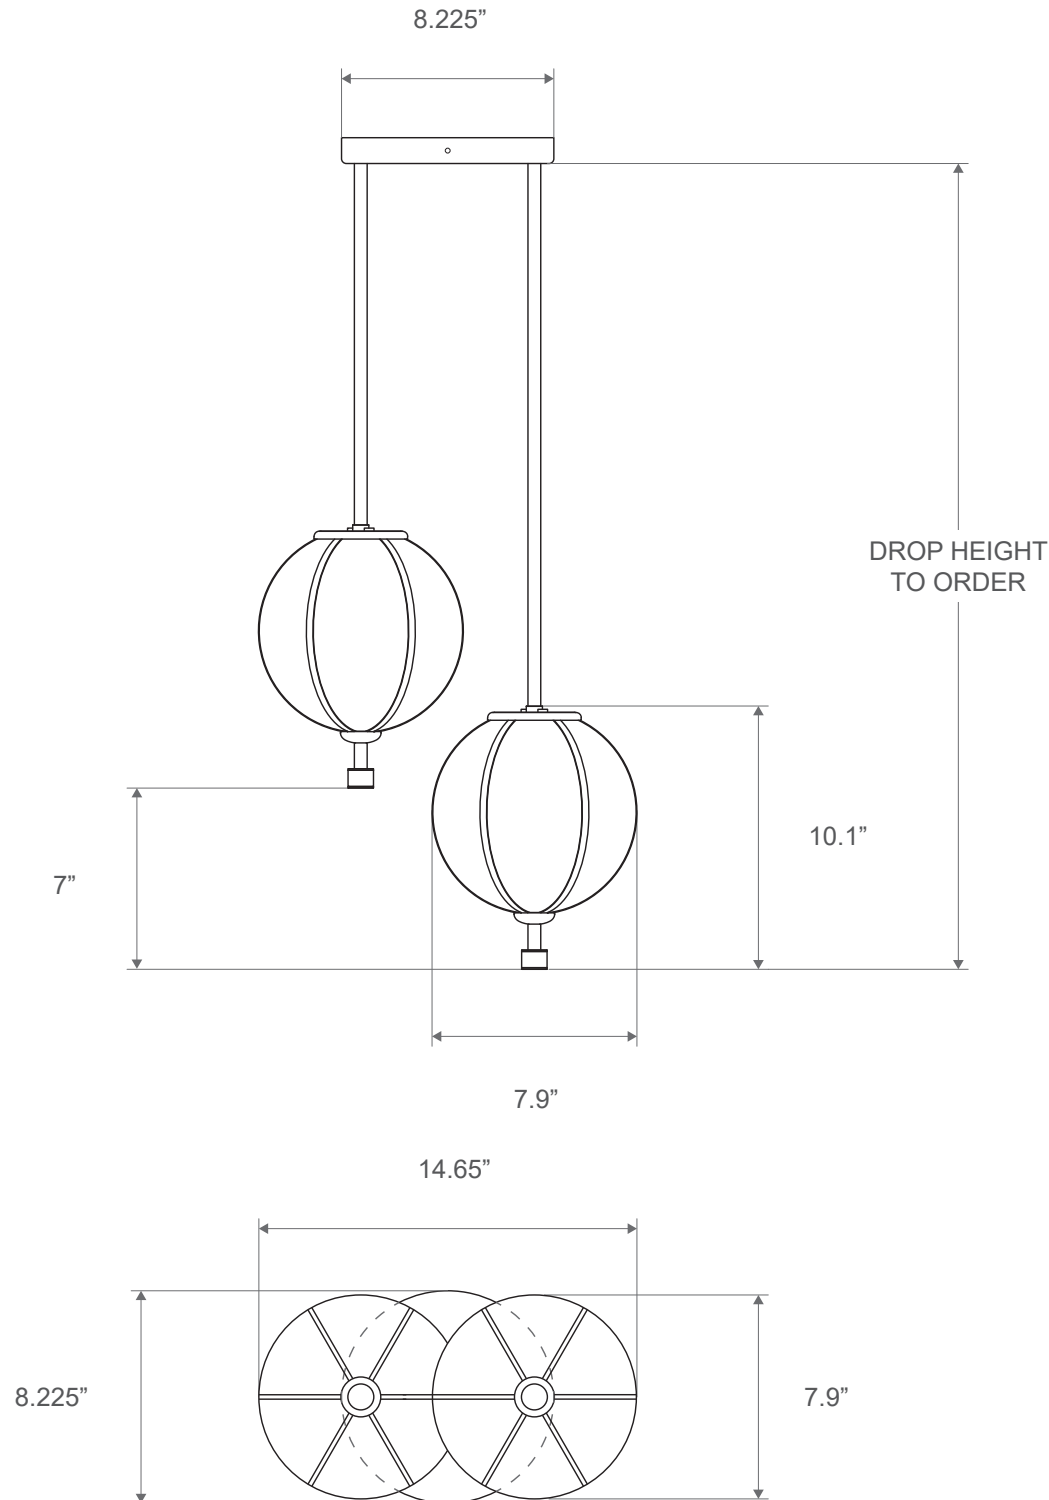

Rib Pendant - Small Sphere Double

Overall dimensions

14 5/8" L x 8"W

Pendant dimensions

8"W x 10"H

Overall drop length

Cut to order. Pricing includes up to 78"H. For longer drop lengths inquire for custom quote

Materials

Glass, brass and optional hand-wrapped leather or suede

Finishes

Satin brass, antique brass, polished brass, oil-rubbed bronze, satin black, satin nickel, antique nickel or polished nickel

Leather color options

Maroon, tan, cream, fumo, mocha, or dark olive

Suede color options

Walnut, beige, or pearl

Lead time

8-12 weeks

Lamping

E12 | 120V | 60W

(2x) 7W dimmable LED bulb included

120V; 700 lumens; 2700k color temperature

UL listed

info@konektstudio.com
+1 (917) 261-6470
@konektstudio.com

konekt