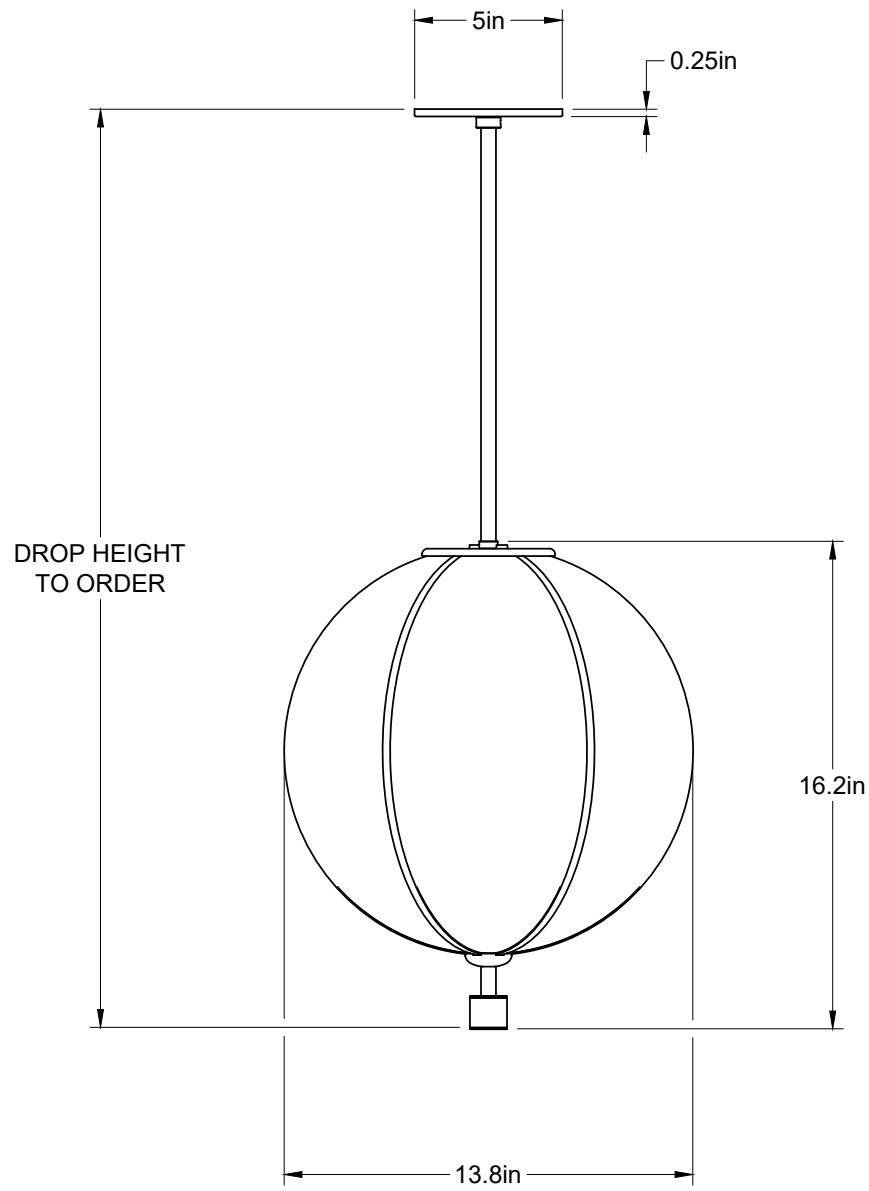

Rib Pendant - Large Sphere

Pendant dimensions

13 ¾"W x 16 ¼"H

Overall drop length

Cut to order. Pricing includes up to 78"H. For longer drop lengths inquire for custom quote

Materials

Glass, brass and optional hand-wrapped leather or suede

Finishes

Satin brass, antique brass, oil-rubbed bronze, satin black, satin nickel, antique nickel or polished nickel

Leather color options

Maroon, tan, cream, fumo, mocha, or dark olive

Suede color options

Walnut, beige, or pearl

Lead time

8-12 weeks

Lamping

E26 | 120V | 60W

3W dimmable LED bulb included

120V; 210 lumens; 2200k color temperature

UL listed

Slope ceiling options available