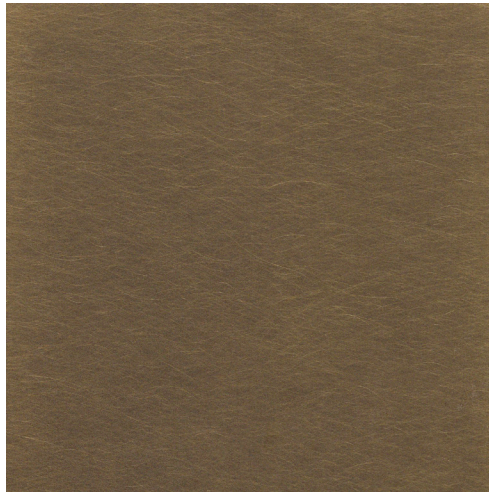

Materials

Glass, brass and optional hand-wrapped leather or suede

Finishes

Satin brass, antique brass, oil-rubbed bronze, satin black, satin nickel, antique nickel or polished nickel

Leather color options

Maroon, tan, cream, fumo, mocha, or dark olive

Suede color options

Walnut, beige, or pearl

Lead time

8-12 weeks

Lamping

E26 | 120V | 60W

3W dimmable LED bulb included

120V; 210 lumens; 2200k color temperature

UL listed

Slope ceiling options available

Satin Brass

Antique Brass

Oil-Rubbed Bronze

Satin Black

Satin Nickel