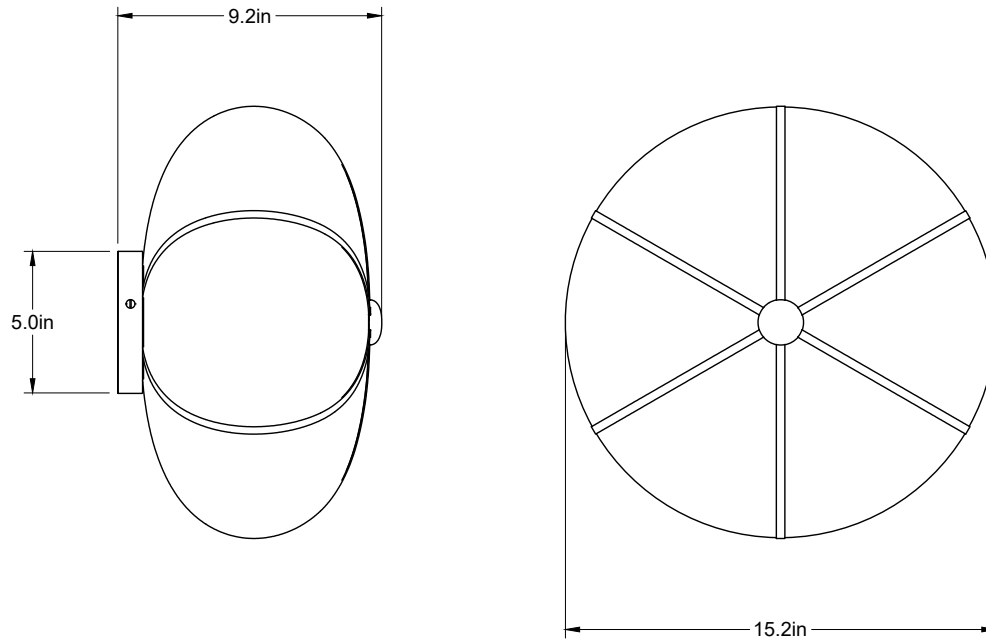

Rib Sconce - Large Ellipse

Dimensions

15 ½"L x 15 ½"W x 9 ½"D

Materials

Glass and brass

Finishes

Satin brass, antique brass, oil-rubbed bronze, satin black, satin nickel, antique nickel or polished nickel

Lead time

8-12 weeks

Lamping

E26 | 120V | 60W

3W dimmable LED bulb included

120V; 210 lumens; 2200k color temperature

UL listed

Can also be used as ceiling flush mount