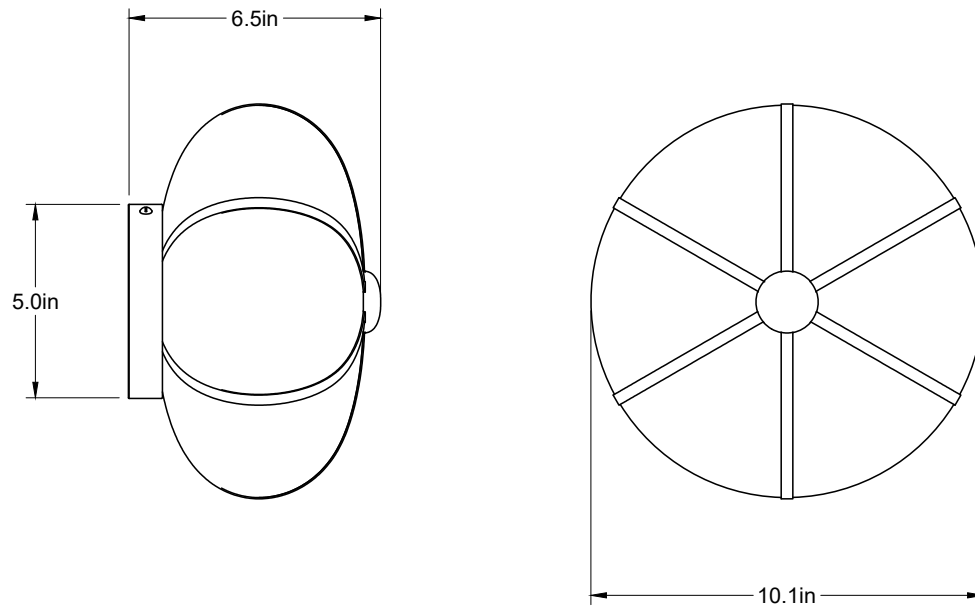

Rib Sconce - Small Ellipse

Dimensions

10 ¼" L x 10 ¼" W x 6 ½" D

Materials

Glass and brass

Finishes

Satin brass, antique brass, oil-rubbed bronze, satin black, satin nickel, antique nickel or polished nickel

Lead time

8-12 weeks

Lamping

E12 | 120V | 60W

3W dimmable LED bulb included

120V; 180 lumens; 2700k color temperature

UL listed

Can also be used as ceiling flush mount