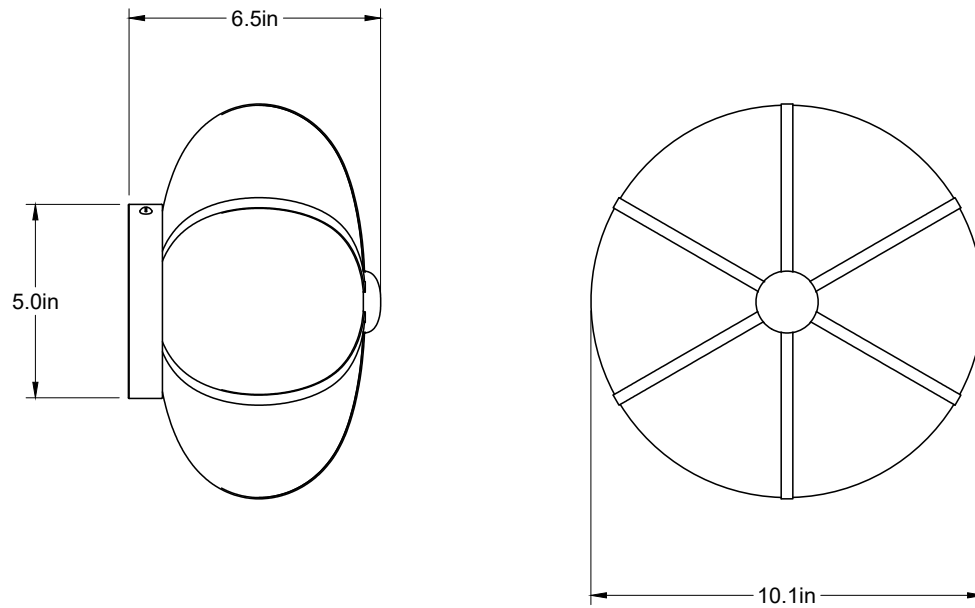

Rib Sconce - Small Ellipse

Dimensions

10 ¼" L x 10 ¼" W x 6 ½" D

Materials

Glass and brass

Finishes

Satin brass, antique brass, polished brass, oil-rubbed bronze, satin black, satin nickel, antique nickel or polished nickel

Lead time

8-12 weeks

Lamping

E12 | 120V | 60W

7W dimmable LED bulb included

120V; 700 lumens; 2700k color temperature

Weight

Approx. 4-5 lbs

UL listed

Can also be used as ceiling flush mount