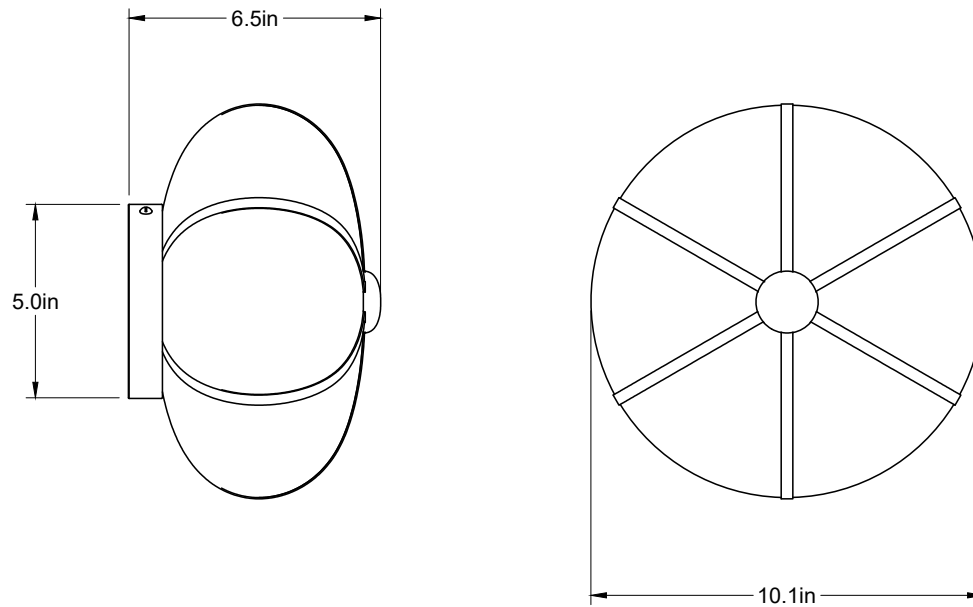

Rib Sconce - Small Ellipse

Dimensions

10 ¼"D x 6 ½"W

Materials

Glass, brass

Finishes

Satin brass, polished brass, antique brass, oil-rubbed bronze, satin black, antique nickel, satin nickel, polished nickel

Lamping

120V | E12 screw base | max 40W

240V available, please inquire

UL listed

Bulb included

120V: 7W dimmable LED bulb; 700 lumens; 2700k

Weight

Approx. 4-5 lbs

Can also be used as ceiling flush mount