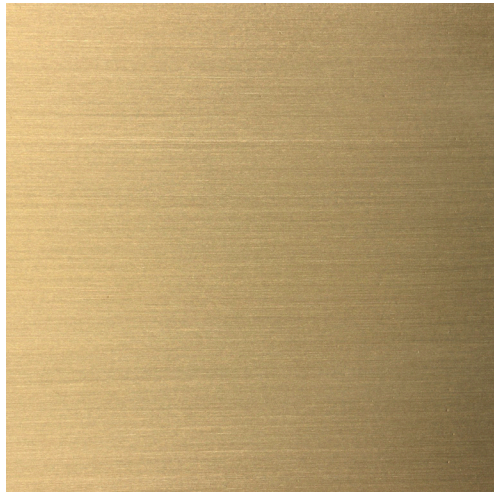

Satin Brass