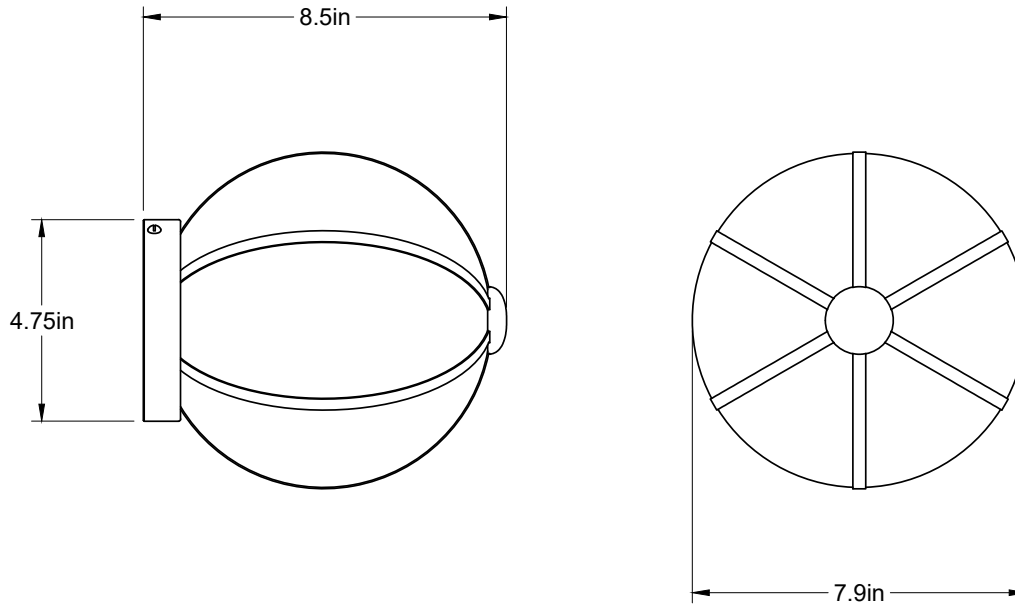

Rib Sconce - Small Sphere

Dimensions

8"L x 8"W x 8 1/2"D

Materials

Glass, brass

Finishes

Satin brass, polished brass, antique brass, oil-rubbed bronze, satin black, antique nickel, satin nickel, polished nickel

Lamping

120V | E12 screw base | max 40W

240V available, please inquire

UL listed

Bulb included

120V: 7W dimmable LED bulb; 700 lumens; 2700k

Weight

Approx. 4-5 lbs

Can also be used as ceiling flush mount