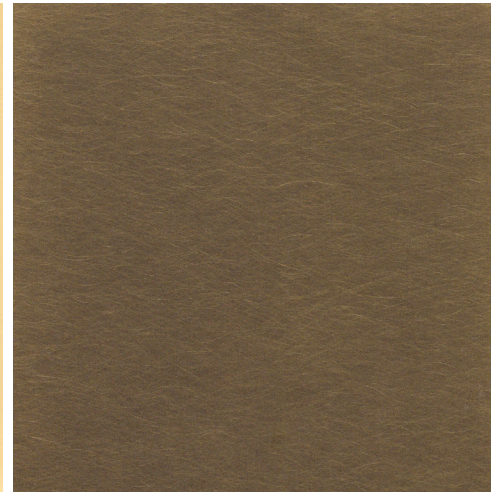

Rib Sconce - Small Sphere

Dimensions

8"L x 8"W x 8 1/2"D

Materials

Glass, brass

Finishes

Satin brass, polished brass, antique brass, oil-rubbed bronze, satin black, antique nickel, satin nickel, polished nickel

Can also be used as ceiling flush mount

Satin Brass

Polished Brass

Antique Brass

Oil-Rubbed Bronze

Satin Black

Satin Nickel

Antique Nickel