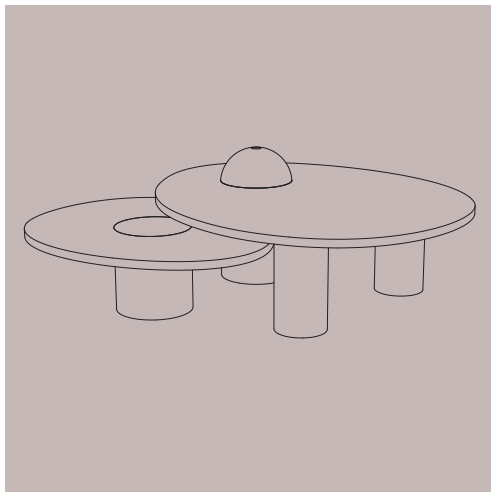

Silo Coffee Tables - Small & Medium

*Mix and match sizes for various nesting formations

Inspired by the form and function of grain silos, the Silo Coffee Tables strike a balance between utilitarian purpose and aestheticism. These sculptural tables feature solid wood and hand-finished brass or stainless steel wrapped legs.

Available with an optional hollow brass dome that sits atop the table to continue the shape of the cylindrical leg, transforming it with a striking and elegant presence. The magnetized domes are removable, revealing inlay brass and a playful location to store small objects from coasters to matches.

A variety of table sizes and height options allow endless opportunities for nesting. *Made by hand in Pennsylvania.*

Silo Coffee Table - Small

Dimensions

36" L x 30" W x 13 ¼" H or 16 ½" H

Custom dimensions available

without dome

with dome

Silo Coffee Table - Medium

Dimensions

42"L x 36"W x 13 ¼"H or 16 ½"H

Custom dimensions available

Materials

Wood and brass or stainless steel