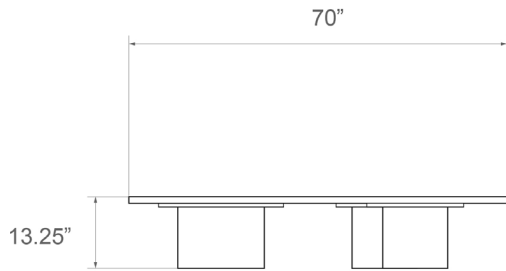

Silo Coffee Table - XL

Dimensions

Table: 70"L x 57"W x 13.25"H or 16.5"H

Custom dimensions available

Materials

Wood and brass or stainless steel

Metal finish options

Burnished brass, antique brass, oil-rubbed bronze, blackened brass or polished stainless steel

Wood finish options

Blackened oak, white oak, natural walnut, ebonized walnut or bleached walnut

Dome

Removable dome available with upcharge

Legs

Option of all metal legs, or 2 wood legs + 1 metal leg

Lead time

12-16 weeks

*burnished brass, antique brass, oil-rubbed bronze and blackened brass finishes are waxed and unlacquered as a live finish to allow a rich, natural patina to develop over time

without dome

with dome