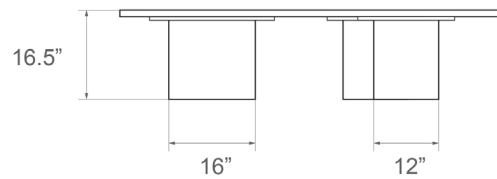

Silo Coffee Table - XL

Dimensions

Table: 70"L x 57"W x 13.25"H or 16.5"H

Custom dimensions available

Materials

Wood and brass or stainless steel

Metal finish options

Burnished brass, antique brass, oil-rubbed bronze, blackened brass or polished stainless steel

Wood finish options

Blackened oak, white oak, natural walnut, ebonized walnut or bleached walnut

Dome

Removable dome available with upcharge

Legs

Option of all metal legs, or 2 wood legs + 1 metal leg

Lead time

12-16 weeks

*burnished brass, antique brass, oil-rubbed bronze and blackened brass finishes are waxed and unlacquered as a live finish to allow a rich, natural patina to develop over time

without dome