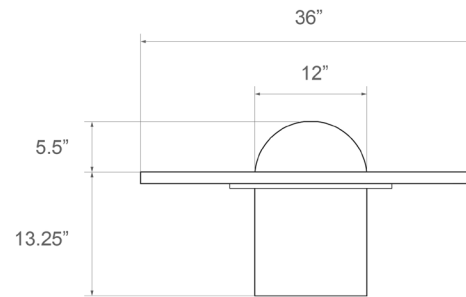

A variety of table sizes and height options allow endless opportunities for nesting. *Made by hand in Pennsylvania.*

Silo Coffee Table - Small

Dimensions

36" L x 30" W x 13 ¼" H or 16 ½" H

Custom dimensions available

without dome

with dome

Silo Coffee Table - Medium

Dimensions

42"L x 36"W x 13 ¼"H or 16 ½"H

Custom dimensions available

Materials

Wood and brass or stainless steel

Silo Coffee Table - XL

Dimensions

Table: 70"L x 57"W x 13.25"H or 16.5"H

Custom dimensions available

Materials

Wood and brass or stainless steel

Metal finish options

Burnished brass, antique brass, oil-rubbed bronze, blackened brass or polished stainless steel