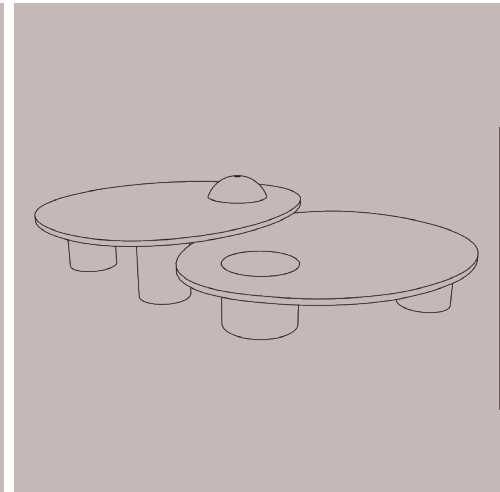

Silo Coffee Tables - Small & Medium

*Mix and match sizes for various nesting formations

Inspired by the form and function of grain silos, the Silo Coffee Tables strike a balance between utilitarian purpose and aestheticism. These sculptural tables feature solid wood and hand-finished brass or stainless steel wrapped legs.

Available with an optional hollow brass dome that sits atop the table to continue the shape of the cylindrical leg, transforming it with a striking and elegant presence. The magnetized domes are removable, revealing inlay brass and a playful location to store small objects from coasters to matches.

A variety of table sizes and height options allow endless opportunities for nesting. *Made by hand in Pennsylvania.*

Silo Coffee Table - Small

Dimensions

36" L x 30" W x 13 ¼" H or 16 ½" H

Custom dimensions available

without dome

with dome

Silo Coffee Table - Medium

Dimensions

42"L x 36"W x 13 ¼"H or 16 ½"H

Custom dimensions available

Materials

Wood and brass or stainless steel