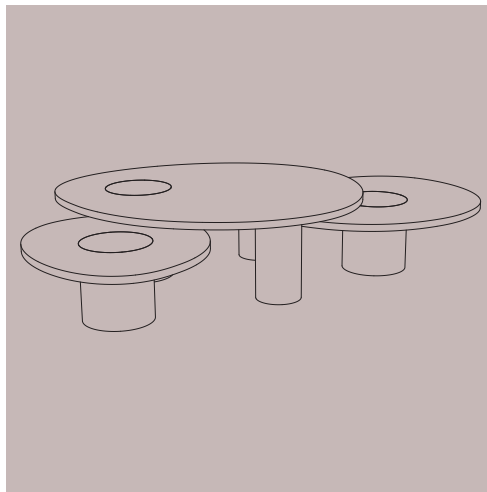

Silo Coffee Tables - Small & Medium

*Mix and match sizes for various nesting formations

Inspired by the form and function of grain silos, the Silo Coffee Tables strike a balance between utilitarian purpose and aestheticism. These sculptural tables feature solid wood and hand-finished brass or stainless steel wrapped legs.

Available with an optional hollow brass dome that sits atop the table to continue the shape of the cylindrical leg, transforming it with a striking and elegant presence. The magnetized domes are removable, revealing inlay brass and a playful location to store small objects from coasters to matches.

A variety of table sizes and height options allow endless opportunities for nesting. *Made by hand in Pennsylvania.*

Silo Coffee Table - Small

Dimensions

36" L x 30" W x 13 ¼" H or 16 ½" H

Custom dimensions available

without dome

with dome

Silo Coffee Table - Medium

Dimensions

42"L x 36"W x 13 ¼"H or 16 ½"H

Custom dimensions available

Materials

Wood and brass or stainless steel