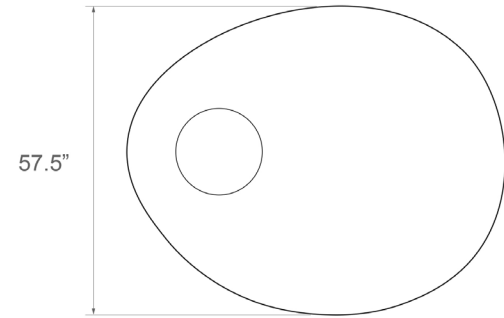

Silo Coffee Table - XL

Dimensions

Table: 70"L x 57"W x 13.25"H or 16.5"H

Custom dimensions available

Materials

Wood and brass or stainless steel

Metal finish options

Burnished brass, antique brass, oil-rubbed bronze, blackened brass or polished stainless steel

Wood finish options

Blackened oak, white oak, natural walnut, ebonized walnut or bleached walnut

Dome

Removable dome available with upcharge

Legs

Option of all metal legs, or 2 wood legs + 1 metal leg

Lead time

12-16 weeks

*burnished brass, antique brass, oil-rubbed bronze and blackened brass finishes are waxed and unlacquered as a live finish to allow a rich, natural patina to develop over time

without dome

with dome