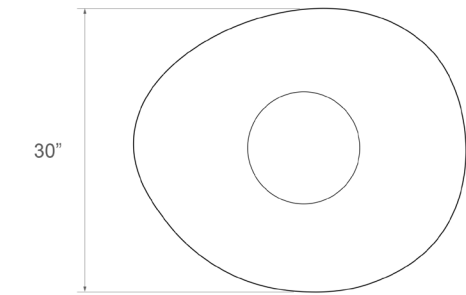

A variety of table sizes and height options allow endless opportunities for nesting. *Made by hand in Pennsylvania.*

Silo Coffee Table - Small

Dimensions

36" L x 30" W x 13 ¼" H or 16 ½" H

Custom dimensions available

without dome

with dome

Silo Coffee Table - Medium

Dimensions

42"L x 36"W x 13 ¼"H or 16 ½"H

Custom dimensions available

Materials

Wood and brass or stainless steel