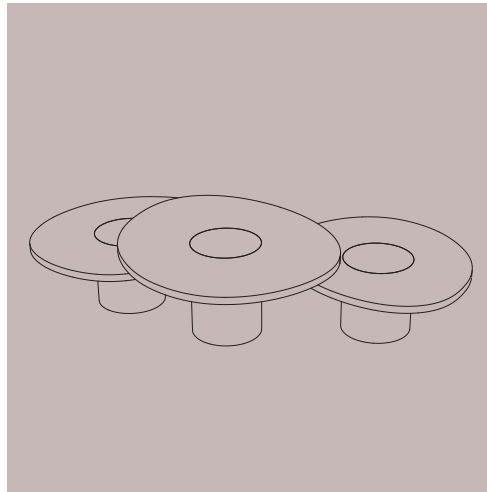

Silo Coffee Tables - Small & Medium

*Mix and match sizes for various nesting formations

Inspired by the form and function of grain silos, the Silo Coffee Tables strike a balance between utilitarian purpose and aestheticism. These sculptural tables feature solid wood and hand-finished brass or stainless steel wrapped legs.

Available with an optional hollow brass dome that sits atop the table to continue the shape of the cylindrical leg, transforming it with a striking and elegant presence. The magnetized domes are removable, revealing inlay brass and a playful location to store small objects from coasters to matches.

A variety of table sizes and height options allow endless opportunities for nesting. *Made by hand in Pennsylvania.*

Silo Coffee Table - Small

Dimensions

36" L x 30" W x 13 ¼" H or 16 ½" H

Custom dimensions available

without dome

with dome

Silo Coffee Table - Medium

Dimensions

42"L x 36"W x 13 ¼"H or 16 ½"H

Custom dimensions available

Materials

Wood and brass or stainless steel