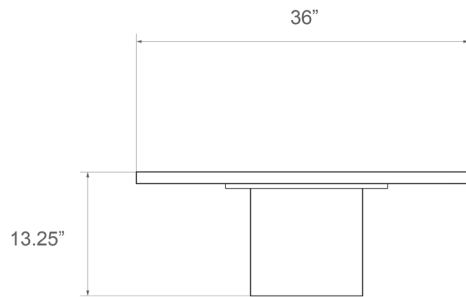

A variety of table sizes and height options allow endless opportunities for nesting. *Made by hand in Pennsylvania.*

Silo Coffee Table - Small

Dimensions

36" L x 30" W x 13 ¼" H or 16 ½" H

Custom dimensions available

without dome

with dome

Silo Coffee Table - Medium

Dimensions

42"L x 36"W x 13 ¼"H or 16 ½"H

Custom dimensions available

Materials

Wood and brass or stainless steel

Silo Coffee Table - XL

Dimensions

Table: 70"L x 57"W x 13.25"H or 16.5"H

Custom dimensions available

Materials

Wood and brass or stainless steel

Metal finish options

Burnished brass, antique brass, oil-rubbed bronze, blackened brass or polished stainless steel