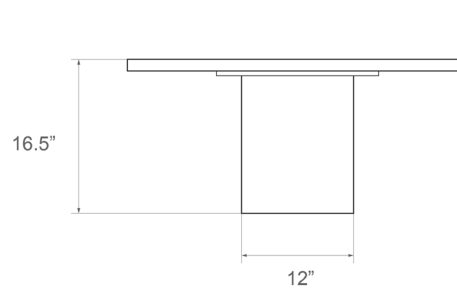

A variety of table sizes and height options allow endless opportunities for nesting. *Made by hand in Pennsylvania.*

Silo Coffee Table - Small

Dimensions

36" L x 30" W x 13 ¼" H or 16 ½" H

Custom dimensions available

without dome

with dome

Silo Coffee Table - Medium

Dimensions

42"L x 36"W x 13 ¼"H or 16 ½"H

Custom dimensions available

Materials

Wood and brass or stainless steel

Silo Coffee Table - XL

Dimensions

Table: 70"L x 57"W x 13.25"H or 16.5"H

Custom dimensions available

Materials

Wood and brass or stainless steel

Metal finish options

Burnished brass, antique brass, oil-rubbed bronze, blackened brass or polished stainless steel