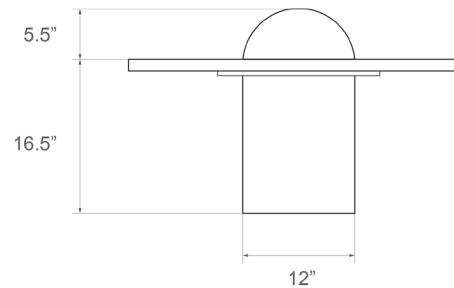

A variety of table sizes and height options allow endless opportunities for nesting. *Made by hand in Pennsylvania.*

Silo Coffee Table - Small

Dimensions

36" L x 30" W x 13 ¼" H or 16 ½" H

Custom dimensions available

without dome

with dome

Silo Coffee Table - Medium

Dimensions

42"L x 36"W x 13 ¼"H or 16 ½"H

Custom dimensions available

Materials

Wood and brass or stainless steel

Silo Coffee Table - XL

Dimensions

Table: 70"L x 57"W x 13.25"H or 16.5"H

Custom dimensions available

Materials

Wood and brass or stainless steel

Metal finish options

Burnished brass, antique brass, oil-rubbed bronze, blackened brass or polished stainless steel