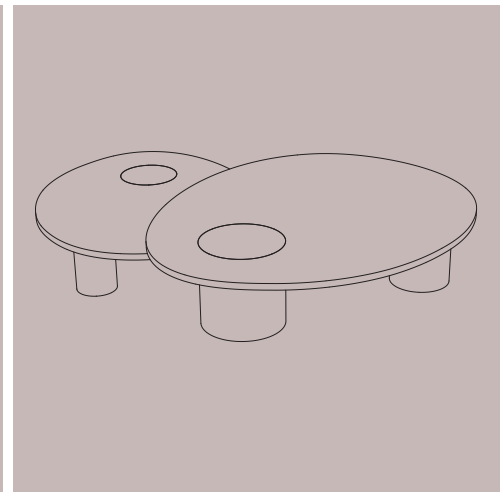

Silo Coffee Tables - Small & Medium

*Mix and match sizes for various nesting formations

Inspired by the form and function of grain silos, the Silo Coffee Tables strike a balance between utilitarian purpose and aestheticism. These sculptural tables feature solid wood and hand-finished brass or stainless steel wrapped legs.

Available with an optional hollow brass dome that sits atop the table to continue the shape of the cylindrical leg, transforming it with a striking and elegant presence. The magnetized domes are removable, revealing inlay brass and a playful location to store small objects from coasters to matches.

A variety of table sizes and height options allow endless opportunities for nesting. *Made by hand in Pennsylvania.*

Silo Coffee Table - Small

Dimensions

36" L x 30" W x 13 ¼" H or 16 ½" H

Custom dimensions available

without dome

with dome

Silo Coffee Table - Medium

Dimensions

42"L x 36"W x 13 ¼"H or 16 ½"H

Custom dimensions available

Materials

Wood and brass or stainless steel