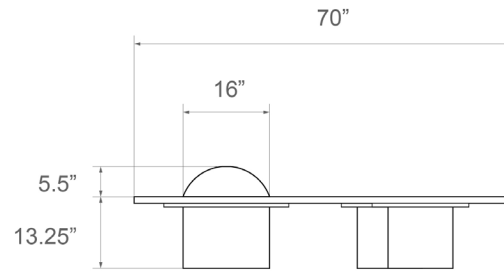

Silo Coffee Table - XL

Dimensions

Table: 70"L x 57"W x 13.25"H or 16.5"H

Custom dimensions available

Materials

Wood and brass or stainless steel

Metal finish options

Burnished brass, antique brass, oil-rubbed bronze, blackened brass or polished stainless steel

Wood finish options

Blackened oak, white oak, natural walnut, ebonized walnut or bleached walnut

Dome

Removable dome available with upcharge

Legs

Option of all metal legs, or 2 wood legs + 1 metal leg

Lead time

12-16 weeks

*burnished brass, antique brass, oil-rubbed bronze and blackened brass finishes are waxed and unlacquered as a live finish to allow a rich, natural patina to develop over time

without dome

with dome