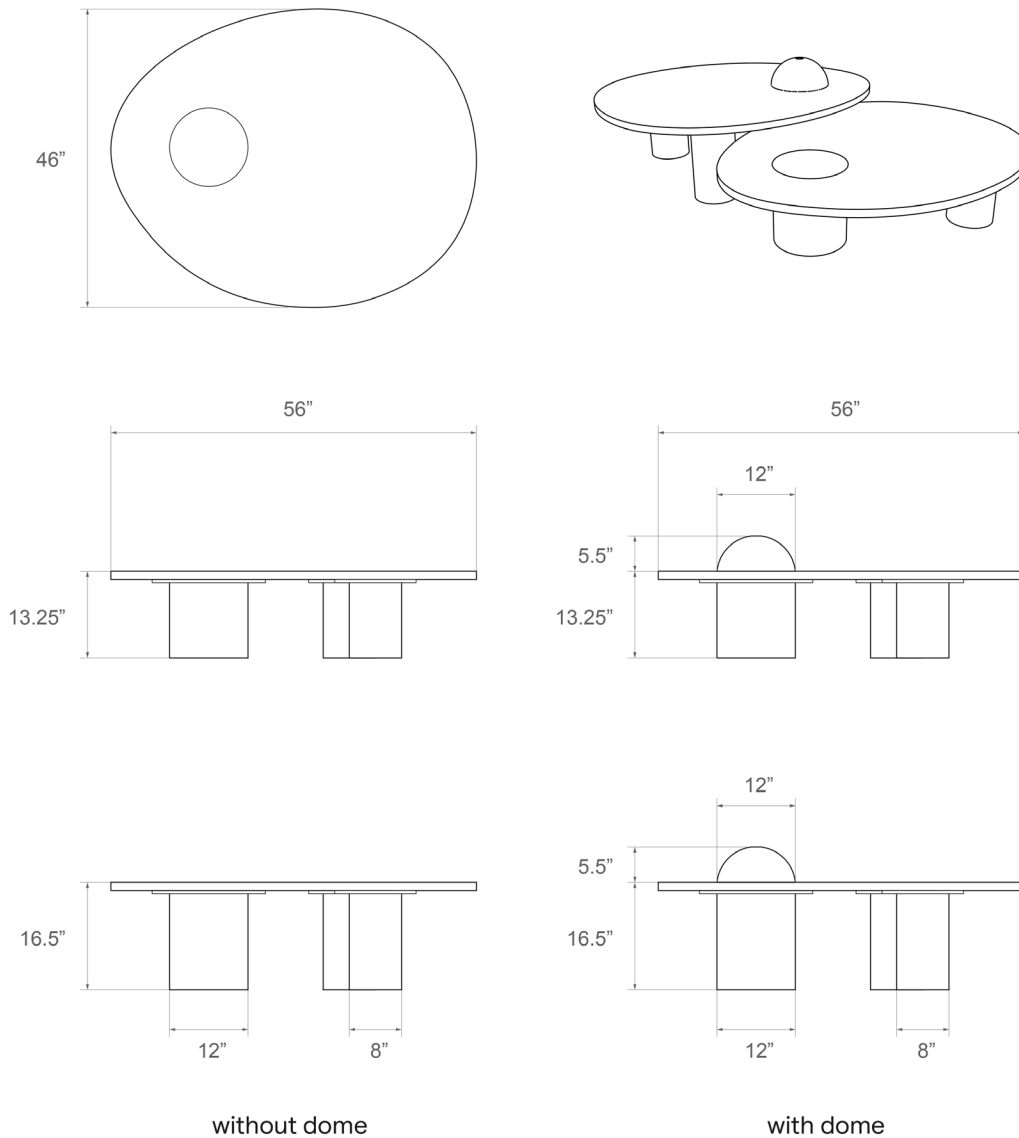

without dome

with dome

Silo Coffee Table - Medium

Dimensions

42"L x 36"W x 13 ¼"H or 16 ½"H

Custom dimensions available

Materials

Wood and brass or stainless steel

Silo Coffee Table - XL

Dimensions

Table: 70"L x 57"W x 13.25"H or 16.5"H

Custom dimensions available

Materials

Wood and brass or stainless steel

Metal finish options

Burnished brass, antique brass, oil-rubbed bronze, blackened brass or polished stainless steel