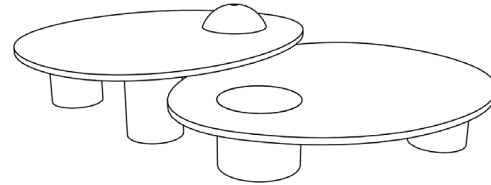

Silo Coffee Table - XL

Dimensions

Table: 70"L x 57"W x 13.25"H or 16.5"H

Custom dimensions available

Materials

Wood and brass or stainless steel

Metal finish options

Burnished brass, antique brass, oil-rubbed bronze, blackened brass or polished stainless steel

Wood finish options

Blackened oak, white oak, natural walnut, ebonized walnut or bleached walnut

Dome

Removable dome available with upcharge

Legs

Option of all metal legs, or 2 wood legs + 1 metal leg

Lead time

12-16 weeks

*burnished brass, antique brass, oil-rubbed bronze and blackened brass finishes are waxed and unlacquered as a live finish to allow a rich, natural patina to develop over time

without dome

with dome