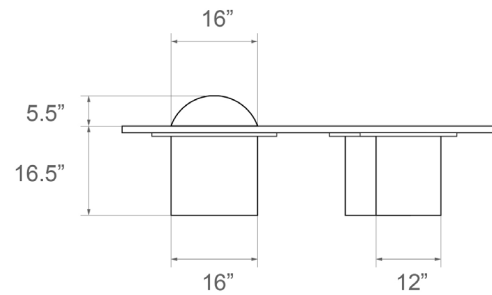

Silo Coffee Table - XL

Dimensions

Table: 70"L x 57"W x 13.25"H or 16.5"H

Custom dimensions available

Materials

Wood and brass or stainless steel

Metal finish options

Burnished brass, antique brass, oil-rubbed bronze, blackened brass or polished stainless steel

Wood finish options

Blackened oak, white oak, natural walnut, ebonized walnut or bleached walnut

Dome

Removable dome available with upcharge

Legs

Option of all metal legs, or 2 wood legs + 1 metal leg

Lead time

12-16 weeks

*burnished brass, antique brass, oil-rubbed bronze and blackened brass finishes are waxed and unlacquered as a live finish to allow a rich, natural patina to develop over time

with dome