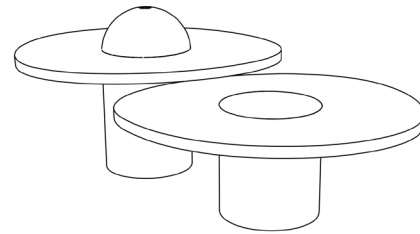

Silo Coffee Tables - Small & Medium

*Mix and match sizes for various nesting formations

Inspired by the form and function of grain silos, the Silo Coffee Tables strike a balance between utilitarian purpose and aestheticism. These sculptural tables feature solid wood and hand-finished brass or stainless steel wrapped legs.

Available with an optional hollow brass dome that sits atop the table to continue the shape of the cylindrical leg, transforming it with a striking and elegant presence. The magnetized domes are removable, revealing inlay brass and a playful location to store small objects from coasters to matches.

A variety of table sizes and height options allow endless opportunities for nesting. *Made by hand in Pennsylvania.*

Silo Coffee Table - Small

Dimensions

36" L x 30" W x 13 ¼" H or 16 ½" H

Custom dimensions available

without dome

with dome

Silo Coffee Table - Medium

Dimensions

42"L x 36"W x 13 ¼"H or 16 ½"H

Custom dimensions available

Materials

Wood and brass or stainless steel