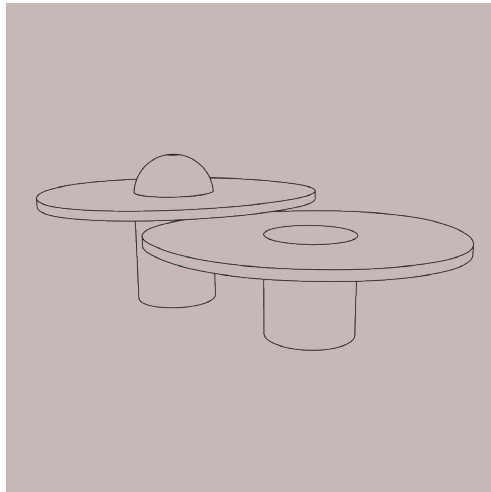

Silo Coffee Tables - Small & Medium

*Mix and match sizes for various nesting formations

Inspired by the form and function of grain silos, the Silo Coffee Tables strike a balance between utilitarian purpose and aestheticism. These sculptural tables feature solid wood and hand-finished brass or stainless steel wrapped legs.

Available with an optional hollow brass dome that sits atop the table to continue the shape of the cylindrical leg, transforming it with a striking and elegant presence. The magnetized domes are removable, revealing inlay brass and a playful location to store small objects from coasters to matches.

A variety of table sizes and height options allow endless opportunities for nesting. *Made by hand in Pennsylvania.*

Silo Coffee Table - Small

Dimensions

36" L x 30" W x 13 ¼" H or 16 ½" H

Custom dimensions available

without dome

with dome

Silo Coffee Table - Medium

Dimensions

42"L x 36"W x 13 ¼"H or 16 ½"H

Custom dimensions available

Materials

Wood and brass or stainless steel