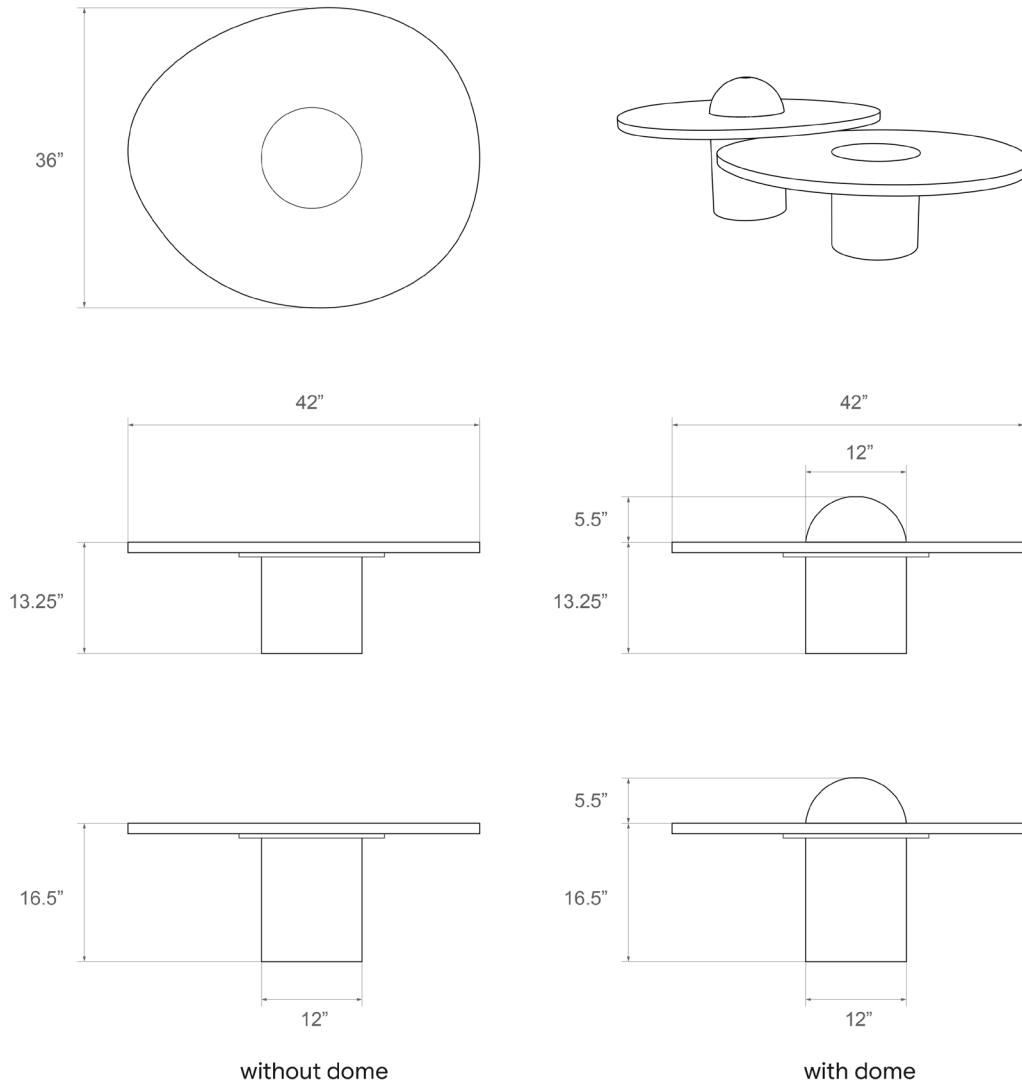

Silo Coffee Table - Medium

Dimensions

42"L x 36"W x 13 ¼"H or 16 ½"H

Custom dimensions available

Materials

Wood and brass or stainless steel

Metal finish options

Burnished brass, antique brass, oil-rubbed bronze, blackened brass or polished stainless steel

Wood finish options

Blackened oak, white oak, natural walnut, ebonized walnut or bleached walnut

Dome

Removable dome available with upcharge

Lead time

10-14 weeks

*burnished brass, antique brass, oil-rubbed bronze and blackened brass finishes are waxed and unlacquered as a live finish to allow a rich, natural patina to develop over time