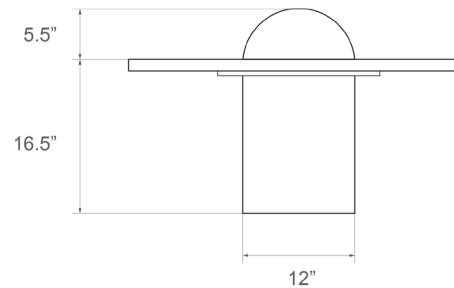

Silo Coffee Table - Small

Dimensions

36" L x 30" W x 13 ¼" H or 16 ½" H

Custom dimensions available

Materials

Wood and brass or stainless steel

Metal finish options

Burnished brass*, antique brass, oil-rubbed bronze, blackened brass or polished stainless steel

Wood finish options

Blackened ash, natural oak, natural walnut, ebonized walnut or bleached walnut

Dome

Removable dome available with upcharge

Lead time

10-14 weeks

*Burnished brass is unlacquered as a live finish to allow a rich, natural patina to develop over time

with dome