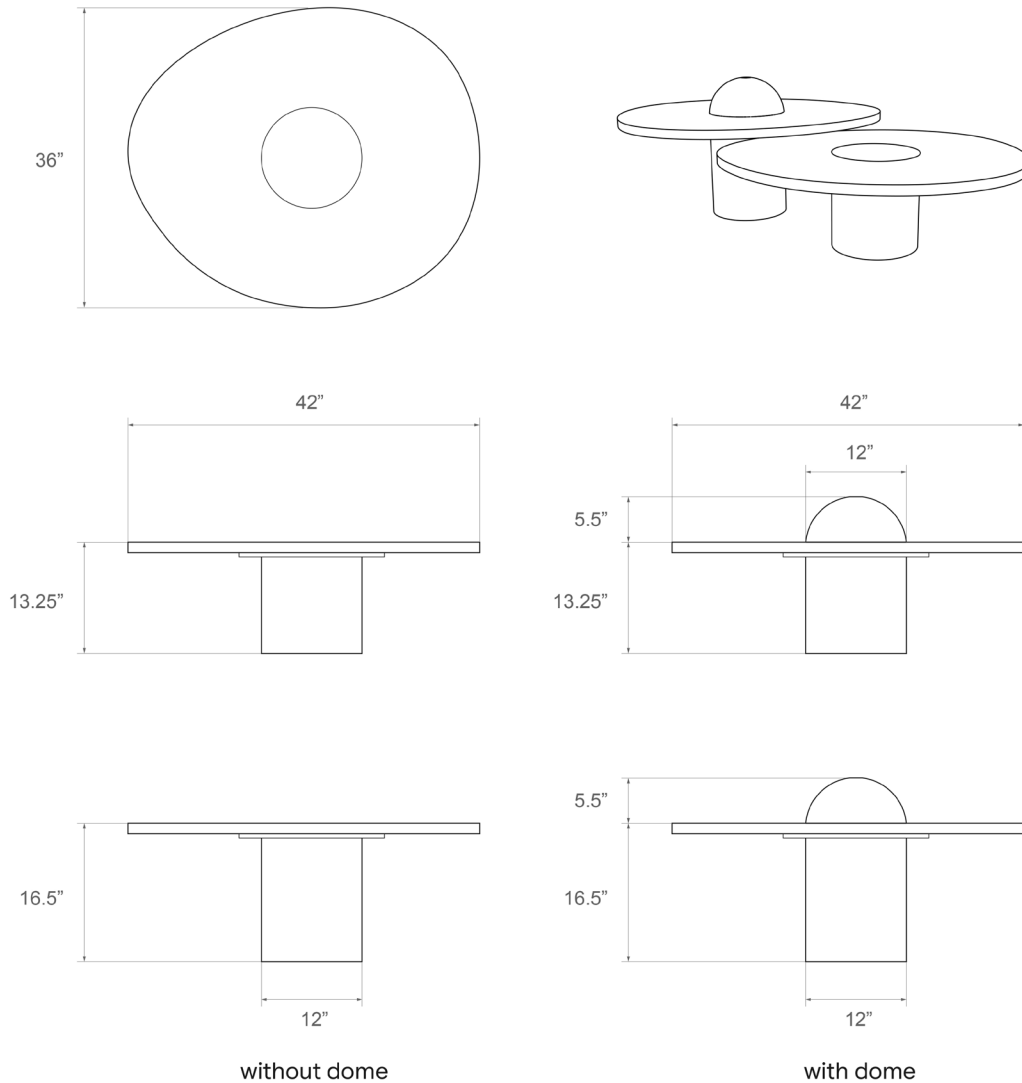

Silo Coffee Table - Medium

Dimensions

42"L x 36"W x 13 ¼"H or 16 ½"H

Custom dimensions available

Materials

Wood and brass or stainless steel

Metal finish options

Burnished brass*, antique brass, oil-rubbed bronze, blackened brass or polished stainless steel

Wood finish options

Blackened ash, natural oak, natural walnut, ebonized walnut or bleached walnut

Dome

Removable dome available with upcharge

Lead time

10-14 weeks

*Burnished brass is unlacquered as a live finish to allow a rich, natural patina to develop over time