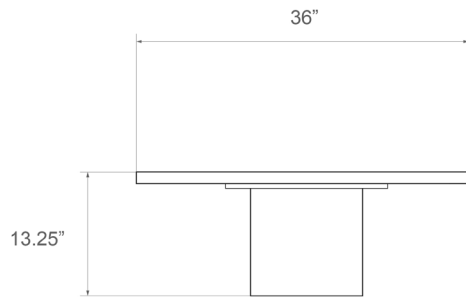

Silo Coffee Table - Small

Dimensions

36" L x 30" W x 13 ¼" H or 16 ½" H

Custom dimensions available

Materials

Wood and brass or stainless steel

Metal finish options

Burnished brass*, antique brass, oil-rubbed bronze, blackened brass or polished stainless steel

Wood finish options

Blackened ash, natural oak, natural walnut, ebonized walnut or bleached walnut

Dome

Removable dome available with upcharge

Lead time

10-14 weeks

*Burnished brass is unlacquered as a live finish to allow a rich, natural patina to develop over time

without dome

with dome