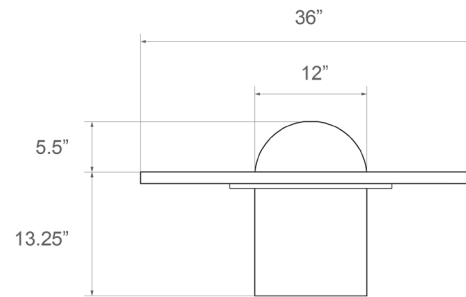

Silo Coffee Table - Small

Dimensions

36" L x 30" W x 13 ¼" H or 16 ½" H

Custom dimensions available

Materials

Wood and brass or stainless steel

Metal finish options

Burnished brass*, antique brass, oil-rubbed bronze, blackened brass or polished stainless steel

Wood finish options

Blackened ash, natural oak, natural walnut, ebonized walnut or bleached walnut

Dome

Removable dome available with upcharge

Lead time

10-14 weeks

*Burnished brass is unlacquered as a live finish to allow a rich, natural patina to develop over time

without dome

with dome