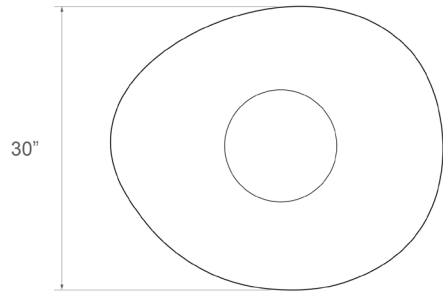

Silo Coffee Table - Small

Dimensions

36" L x 30" W x 13 ¼" H or 16 ½" H

Custom dimensions available

Materials

Wood and brass or stainless steel

Metal finish options

Burnished brass*, antique brass, oil-rubbed bronze, blackened brass or polished stainless steel

Wood finish options

Blackened ash, natural oak, natural walnut, ebonized walnut or bleached walnut

Dome

Removable dome available with upcharge

Lead time

10-14 weeks

*Burnished brass is unlacquered as a live finish to allow a rich, natural patina to develop over time

without dome

with dome