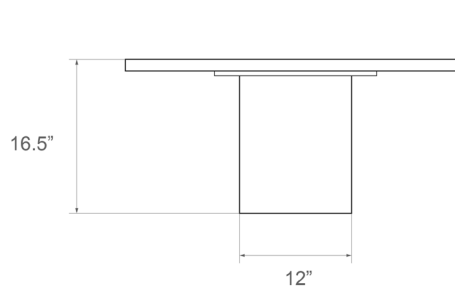

Silo Coffee Table - Small

Dimensions

36" L x 30" W x 13 ¼" H or 16 ½" H

Custom dimensions available

Materials

Wood and brass or stainless steel

Metal finish options

Burnished brass*, antique brass, oil-rubbed bronze, blackened brass or polished stainless steel

Wood finish options

Blackened ash, natural oak, natural walnut, ebonized walnut or bleached walnut

Dome

Removable dome available with upcharge

Lead time

10-14 weeks

*Burnished brass is unlacquered as a live finish to allow a rich, natural patina to develop over time

without dome