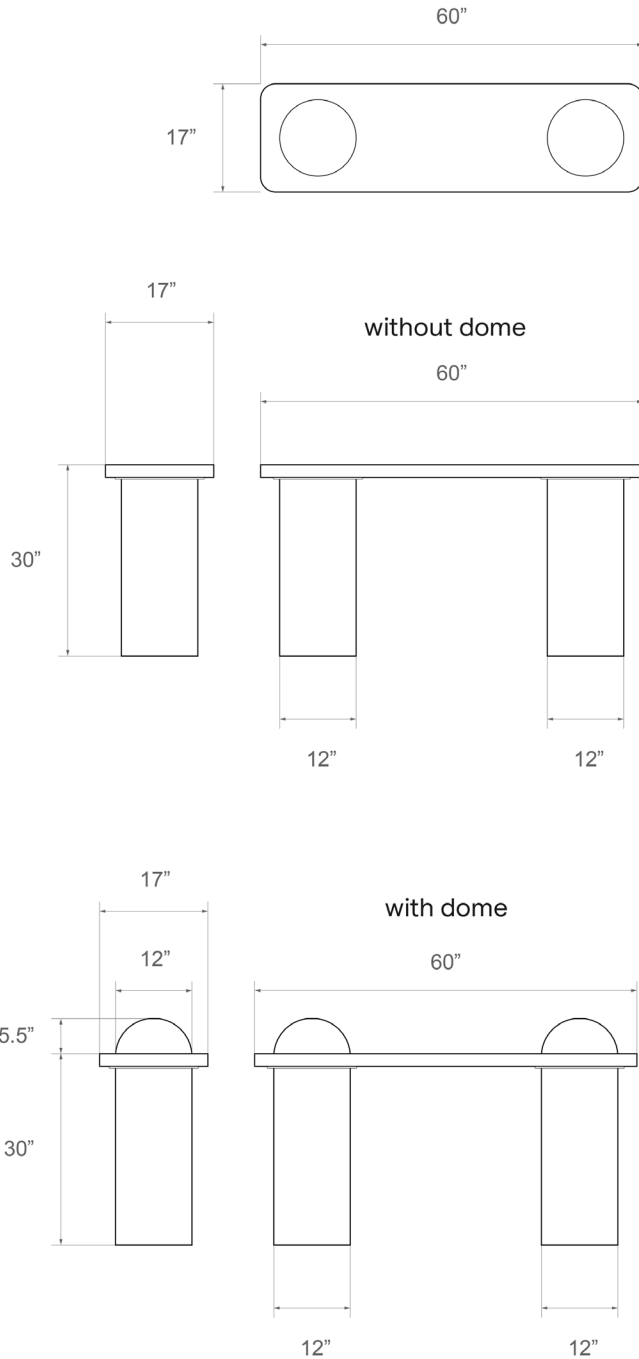

Silo Console Table

Inspired by the form and function of grain silos, the Silo Console Table strikes a balance between utilitarian purpose and aestheticism. This sculptural console features solid wood and hand-finished brass or stainless steel wrapped legs.

Available with optional hollow brass domes that sit atop the table to continue the shape of the cylindrical legs, transforming them with a striking and elegant presence. The magnetized domes are removable, revealing inlay brass and a playful location to store small objects from keys to matches. *Made by hand in Pennsylvania.*

### Dimensions

60"L x 17"W x 30"H (overall height with dome is 35"H)

*Custom dimensions available*