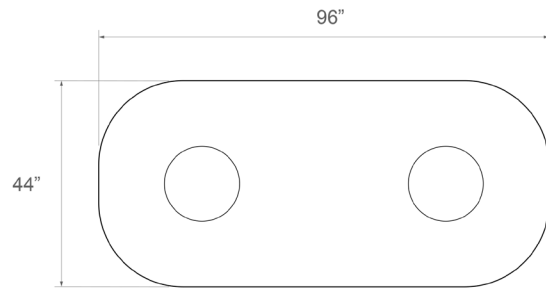

Silo Dining Table - 96"L

Dimensions*

96"L x 42"W x 30"H

Custom dimensions available

Materials

Wood and brass or stainless steel

Metal finish options

Burnished brass*, antique brass, oil-rubbed bronze, blackened brass or polished stainless steel

Wood finish options

Blackened ash, natural oak, natural walnut, ebonized walnut or bleached walnut

Domes

Removable domes available with upcharge

Lead time

10-14 weeks

*Burnished brass is unlacquered as a live finish to allow a rich, natural patina to develop over time