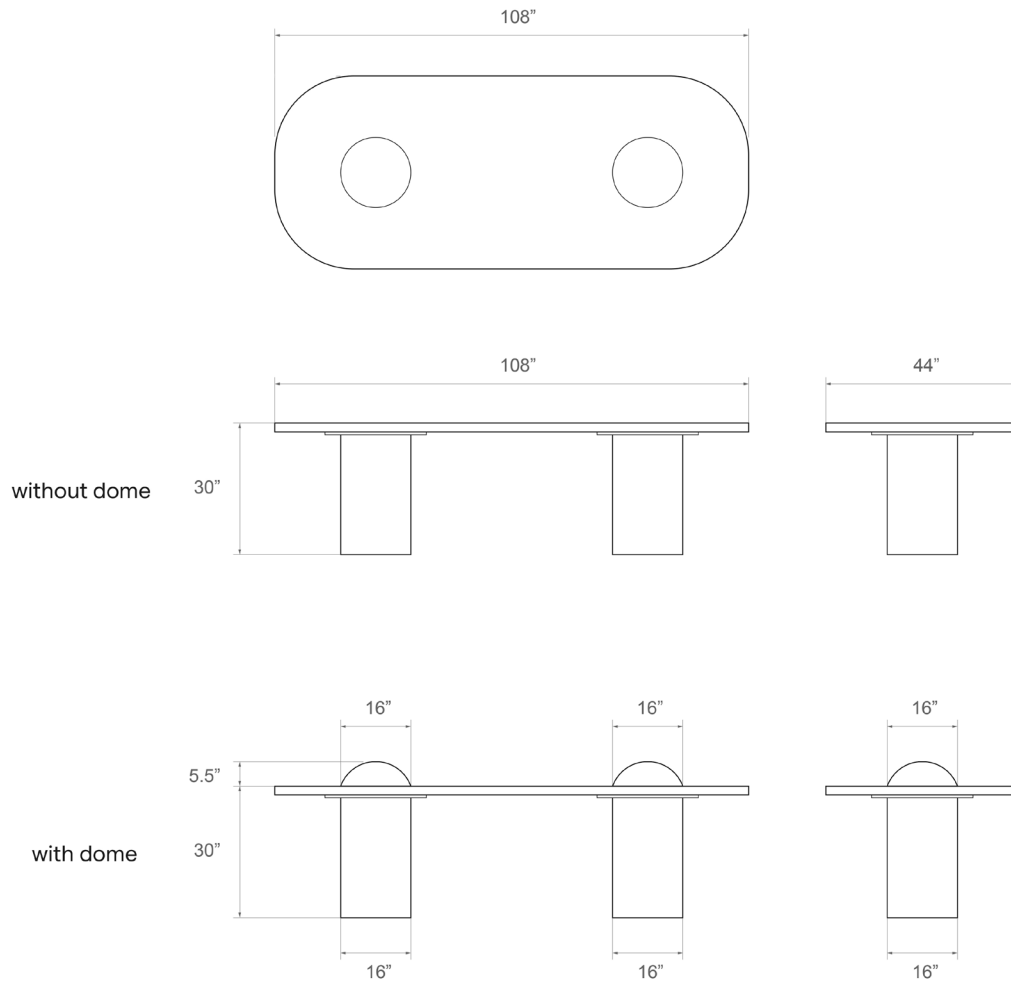

Silo Dining Table - 108”L

Dimensions*

108”L x 42”W x 30”H

Custom dimensions available

Materials

Wood and brass or stainless steel

Metal finish options

Burnished brass*, antique brass, oil-rubbed bronze, blackened brass or polished stainless steel

Wood finish options

Blackened ash, natural oak, natural walnut, ebonized walnut or bleached walnut

Domes

Removable domes available with upcharge

Lead time

10-14 weeks

*Burnished brass is unlacquered as a live finish to allow a rich, natural patina to develop over time