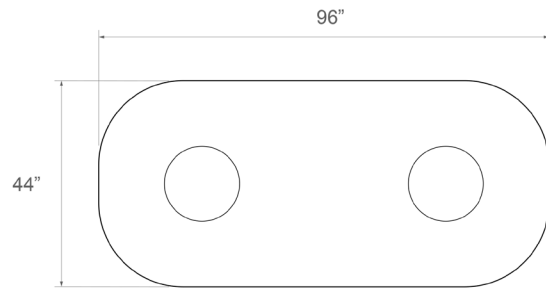

Silo Dining Table - 96”L

Dimensions*

96”L x 44”W x 30”H

Custom dimensions available

Materials

Wood and brass or stainless steel

Metal finish options

Burnished brass, antique brass, oil-rubbed bronze, blackened brass or polished stainless steel

Wood finish options

Blackened oak, white oak, natural walnut, ebonized walnut or bleached walnut

Domes

Removable domes available with upcharge

Lead time

12-16 weeks

*burnished brass, antique brass, oil-rubbed bronze and blackened brass finishes are waxed and unlacquered as a live finish to allow a rich, natural patina to develop over time