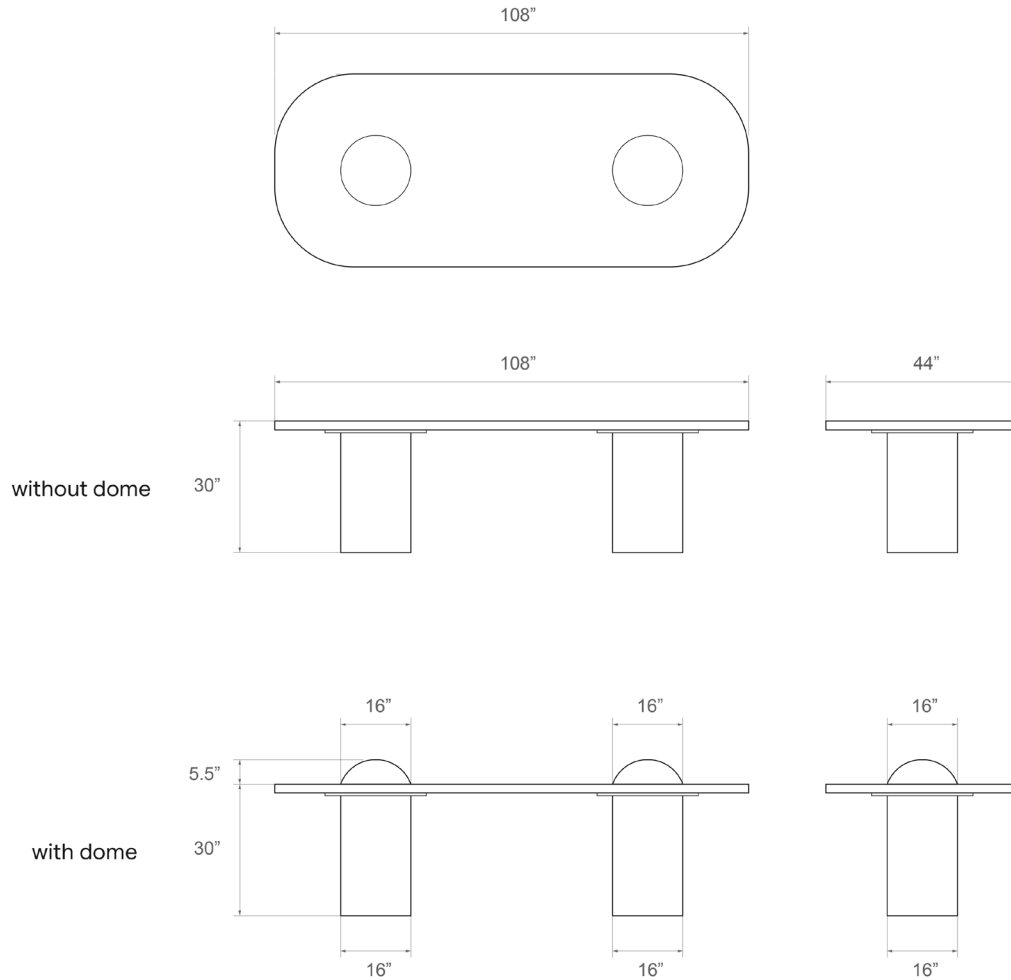

Silo Dining Table - 108”L

Dimensions*

108”L x 44”W x 30”H

Custom dimensions available

Materials

Wood and brass or stainless steel

Metal finish options

Burnished brass, antique brass, oil-rubbed bronze, blackened brass or polished stainless steel

Wood finish options

Blackened oak, white oak, natural walnut, ebonized walnut or bleached walnut

Domes

Removable domes available with upcharge

Lead time

12-16 weeks

*burnished brass, antique brass, oil-rubbed bronze and blackened brass finishes are waxed and unlacquered as a live finish to allow a rich, natural patina to develop over time