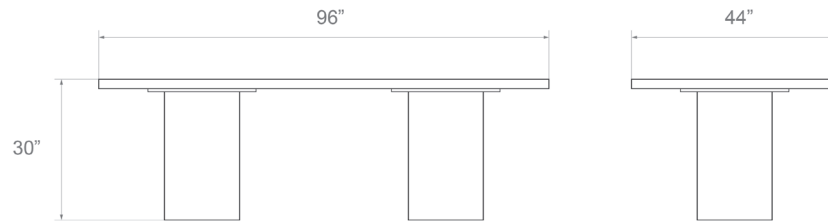

Silo Dining Table - 96”L

Dimensions*

96”L x 44”W x 30”H

Custom dimensions available

Materials

Wood and brass or stainless steel

Metal finish options

Burnished brass, antique brass, oil-rubbed bronze, blackened brass or polished stainless steel

without dome

with dome

Silo Dining Table - 108”L

Dimensions*

108”L x 44”W x 30”H

Custom dimensions available

Materials

Wood and brass or stainless steel