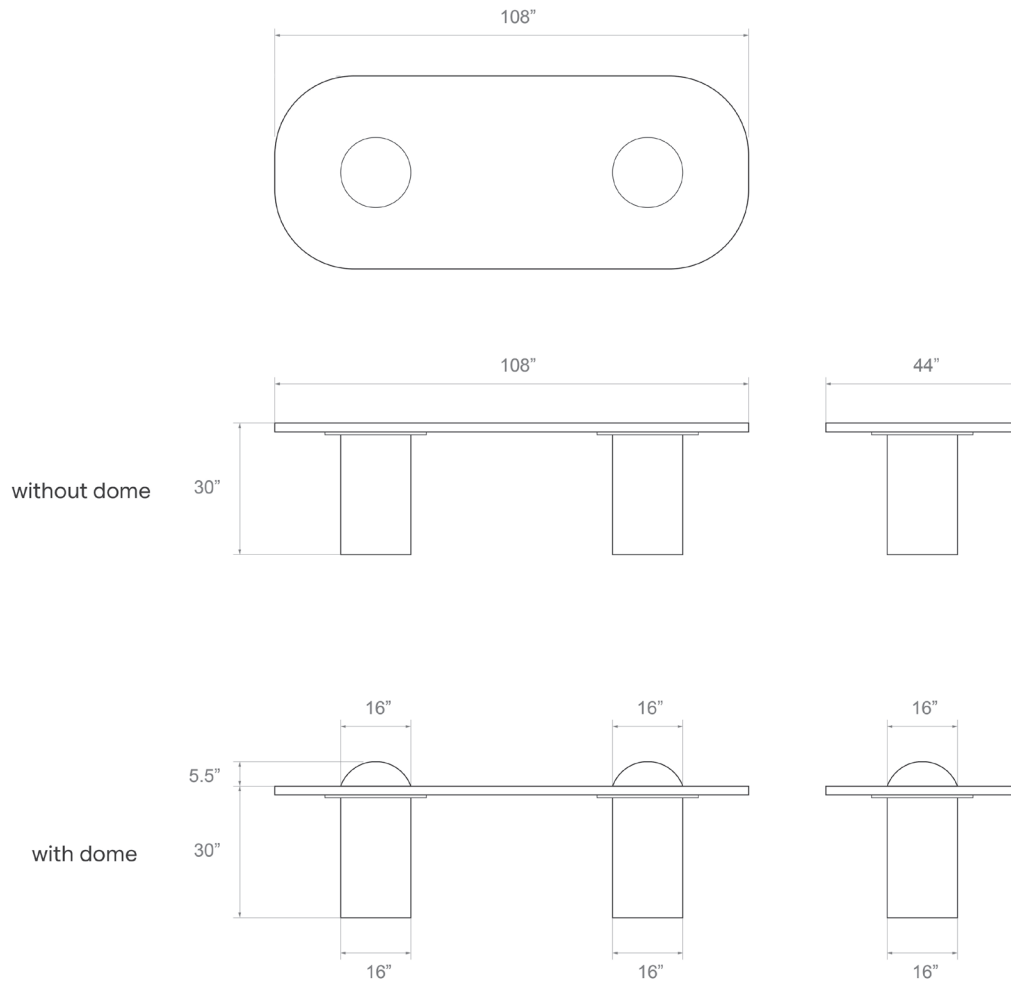

Silo Dining Table - 108”L

Dimensions*

108”L x 44”W x 30”H

Custom dimensions available

Materials

Wood and brass or stainless steel

Metal finish options

Burnished brass, antique brass, oil-rubbed bronze, blackened brass or polished stainless steel

Wood finish options

Blackened oak, white oak, natural walnut, ebonized walnut or bleached walnut

Optional Domes

Removable domes available with upcharge

*brass finishes are waxed and unlacquered as a live finish to allow a rich, natural patina to develop over time