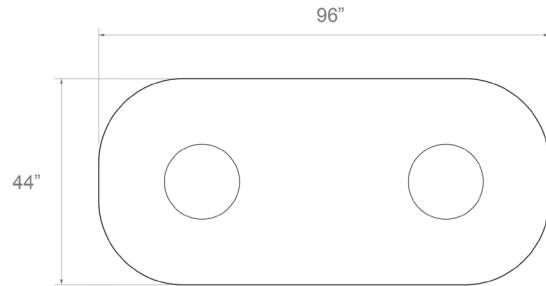

Silo Dining Table - 96”L

Dimensions*

96”L x 44”W x 30”H

Custom dimensions available

Materials

Wood and brass or stainless steel

Metal finish options

Burnished brass, antique brass, oil-rubbed bronze, blackened brass or polished stainless steel

without dome

with dome

Silo Dining Table - 108”L

Dimensions*

108”L x 44”W x 30”H

Custom dimensions available

Materials

Wood and brass or stainless steel