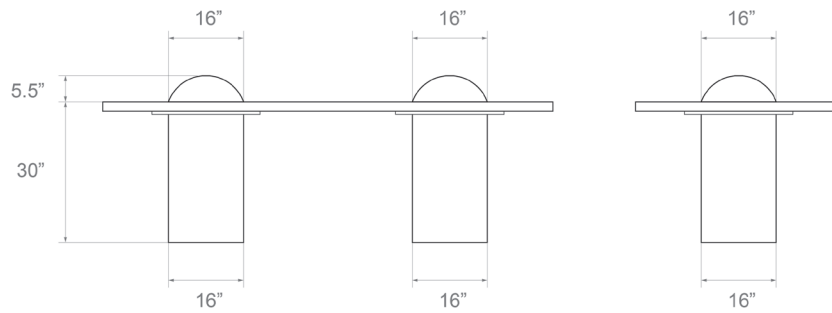

Silo Dining Table - 96”L

Dimensions*

96”L x 44”W x 30”H

Custom dimensions available

Materials

Wood and brass or stainless steel

Metal finish options

Burnished brass, antique brass, oil-rubbed bronze, blackened brass or polished stainless steel

without dome

with dome

Silo Dining Table - 108”L

Dimensions*

108”L x 44”W x 30”H

Custom dimensions available

Materials

Wood and brass or stainless steel