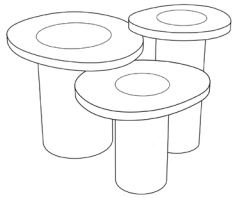

Silo Side Tables

Inspired by the form and function of grain silos, the Silo Collection strikes a balance between utilitarian purpose and aestheticism. The sculptural Silo Side Tables feature solid wood and hand-finished brass or stainless steel wrapped legs.

Available in a variety of sizes and height options, allowing endless opportunities for nesting. *Made by hand in Pennsylvania.*

Silo Side Table - Small and Medium

Dimensions*

Small: 16"L x 13 5/8"W

Medium: 20"L x 17"W

Height options

16 1/2"H, 19 1/2"H or 22 1/2"H

Custom dimensions available

Materials

Wood and brass or stainless steel

Metal finish options

Burnished brass*, antique brass, oil-rubbed bronze, blackened brass or polished stainless steel

Silo Side Table - Large

Dimensions

24" L x 20 1/2" W

Height options

16 1/2" H, 19 1/2" H or 22 1/2" H

Custom dimensions available

Materials

Wood and brass or stainless steel