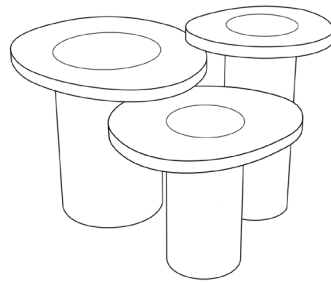

Silo Side Table - Large

Dimensions

24" L x 20 1/2" W

Height options

16 1/2" H, 19 1/2" H or 22 1/2" H

Custom dimensions available

Materials

Wood and brass or stainless steel

Metal finish options

Burnished brass*, antique brass, oil-rubbed bronze, blackened brass or polished stainless steel

Wood options

Blackened ash, natural oak, natural walnut, ebonized walnut or bleached walnut

Lead time

10-12 weeks

*Burnished brass is unlacquered as a live finish to allow a rich, natural patina to develop over time