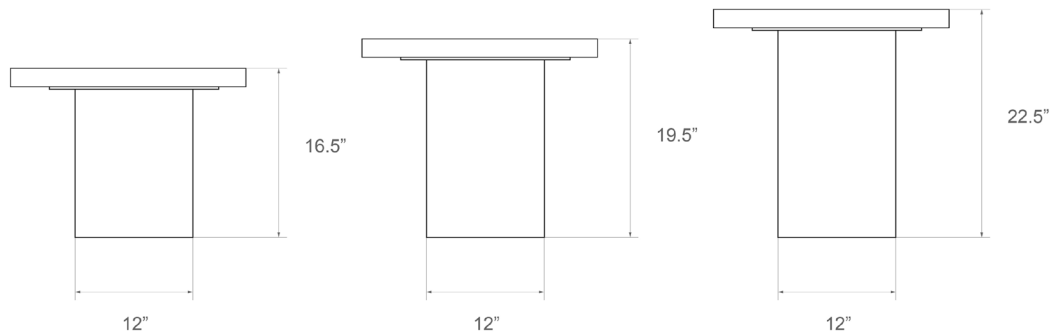

Silo Side Table - Large

Dimensions

24" L x 20 1/2" W

Height options

16 1/2" H, 19 1/2" H or 22 1/2" H

Custom dimensions available

Materials

Wood and brass or stainless steel

Metal finish options

Burnished brass*, antique brass, oil-rubbed bronze, blackened brass or polished stainless steel

Wood options

Blackened ash, natural oak, natural walnut, ebonized walnut or bleached walnut

Lead time

10-12 weeks

*Burnished brass is unlacquered as a live finish to allow a rich, natural patina to develop over time