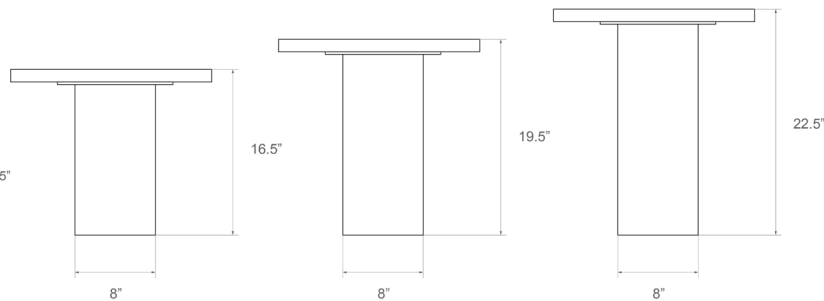

Silo Side Tables

Inspired by the form and function of grain silos, the Silo Collection strikes a balance between utilitarian purpose and aestheticism. The sculptural Silo Side Tables feature solid wood and hand-finished brass or stainless steel wrapped legs.

Available in a variety of sizes and height options, allowing endless opportunities for nesting. *Made by hand in Pennsylvania.*

Silo Side Table - Small and Medium

Dimensions*

Small: 16"L x 13 5/8"W

Medium: 20"L x 17"W

Height options

16 1/2"H, 19 1/2"H or 22 1/2"H

Custom dimensions available

Materials

Wood and brass or stainless steel

Metal finish options

Burnished brass*, antique brass, oil-rubbed bronze, blackened brass or polished stainless steel

Silo Side Table - Large

Dimensions

24" L x 20 1/2" W

Height options

16 1/2" H, 19 1/2" H or 22 1/2" H

Custom dimensions available

Materials

Wood and brass or stainless steel