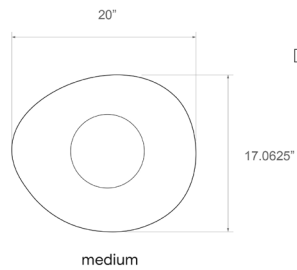

Available in a variety of sizes and height options, allowing endless opportunities for nesting. *Made by hand in Pennsylvania.*

Silo Side Table - Small and Medium

Dimensions*

Small: 16"L x 13 5/8"W

Medium: 20"L x 17"W

Height options

16 1/2"H, 19 1/2"H or 22 1/2"H

Custom dimensions available

Materials

Wood and brass or stainless steel

Metal finish options

Burnished brass*, antique brass, oil-rubbed bronze, blackened brass or polished stainless steel

Silo Side Table - Large

Dimensions

24" L x 20 1/2" W

Height options

16 1/2" H, 19 1/2" H or 22 1/2" H

Custom dimensions available

Materials

Wood and brass or stainless steel