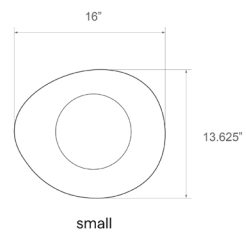

Available in a variety of sizes and height options, allowing endless opportunities for nesting. *Made by hand in Pennsylvania.*

Silo Side Table - Small and Medium

Dimensions*

Small: 16"L x 13 5/8"W

Medium: 20"L x 17"W

Height options

16 1/2"H, 19 1/2"H or 22 1/2"H

Custom dimensions available

Materials

Wood and brass or stainless steel

Metal finish options

Burnished brass*, antique brass, oil-rubbed bronze, blackened brass or polished stainless steel

Silo Side Table - Large

Dimensions

24" L x 20 1/2" W

Height options

16 1/2" H, 19 1/2" H or 22 1/2" H

Custom dimensions available

Materials

Wood and brass or stainless steel