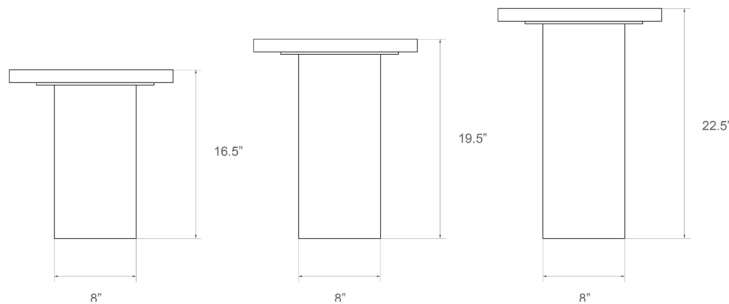

Silo Side Tables

Inspired by the form and function of grain silos, the Silo Collection strikes a balance between utilitarian purpose and aestheticism. The sculptural Silo Side Tables feature solid wood and hand-finished brass or stainless steel wrapped legs.

Available in a variety of sizes and height options, allowing endless opportunities for nesting. *Made by hand in Pennsylvania.*

Silo Side Table - Small and Medium

Dimensions*

Small: 16"L x 13 5/8"W

Medium: 20"L x 17"W

Height options

16 1/2"H, 19 1/2"H or 22 1/2"H

Custom dimensions available

Materials

Wood and brass or stainless steel

Metal finish options

Burnished brass*, antique brass, oil-rubbed bronze, blackened brass or polished stainless steel

Silo Side Table - Large

Dimensions

24" L x 20 1/2" W

Height options

16 1/2" H, 19 1/2" H or 22 1/2" H

Custom dimensions available

Materials

Wood and brass or stainless steel