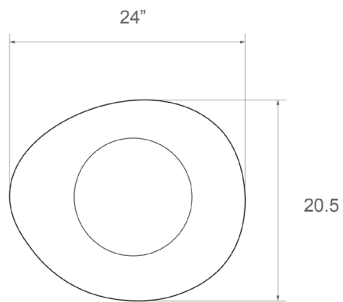

Silo Side Table - Large

Dimensions

24" L x 20 1/2" W

Height options

16 1/2" H, 19 1/2" H or 22 1/2" H

Custom dimensions available

Materials

Wood and brass or stainless steel

Metal finish options

Burnished brass*, antique brass, oil-rubbed bronze, blackened brass or polished stainless steel

Wood options

Blackened ash, natural oak, natural walnut, ebonized walnut or bleached walnut

Lead time

10-12 weeks

*Burnished brass is unlacquered as a live finish to allow a rich, natural patina to develop over time