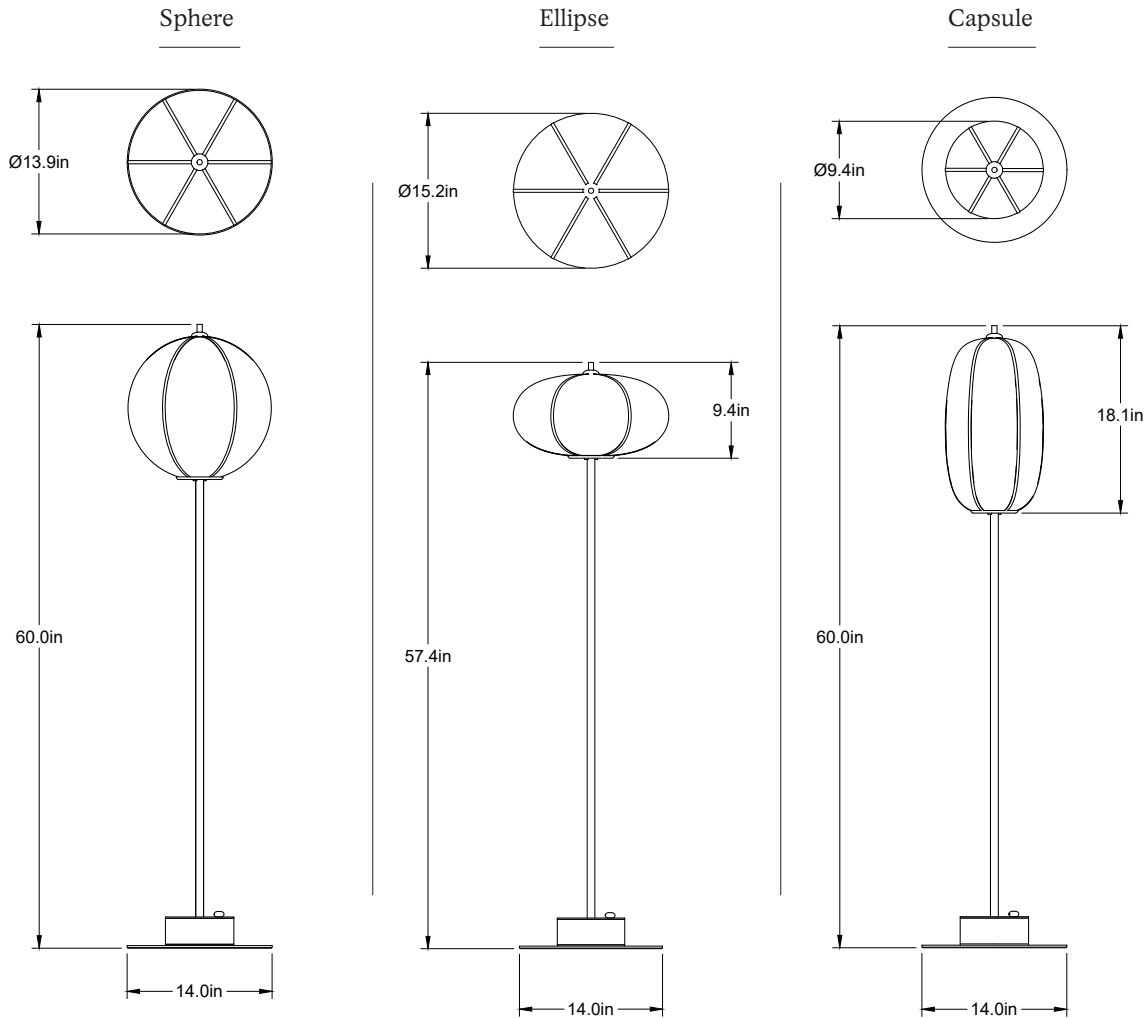

Rib Floor Lamp

---

The Rib Floor Lamps are available in three glass shapes, each blown in Italy and delicately framed by thin brass ribs. A cylindrical brass base is wrapped in leather or suede, enhancing the rich interplay of colors and textures.

### Dimensions

Sphere: 14"D x 60"H

Ellipse: 15.25"D x 57.5"H

Capsule: 14"D x 60"H