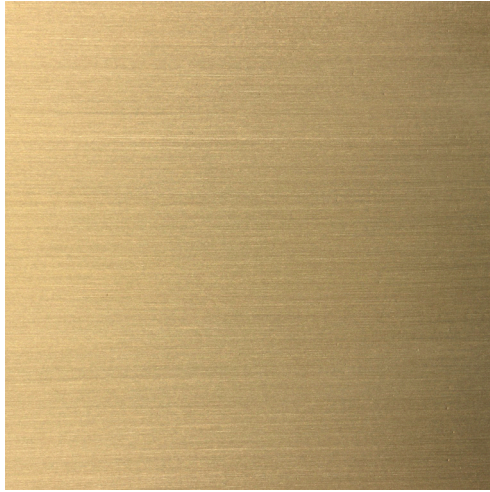

Satin Brass